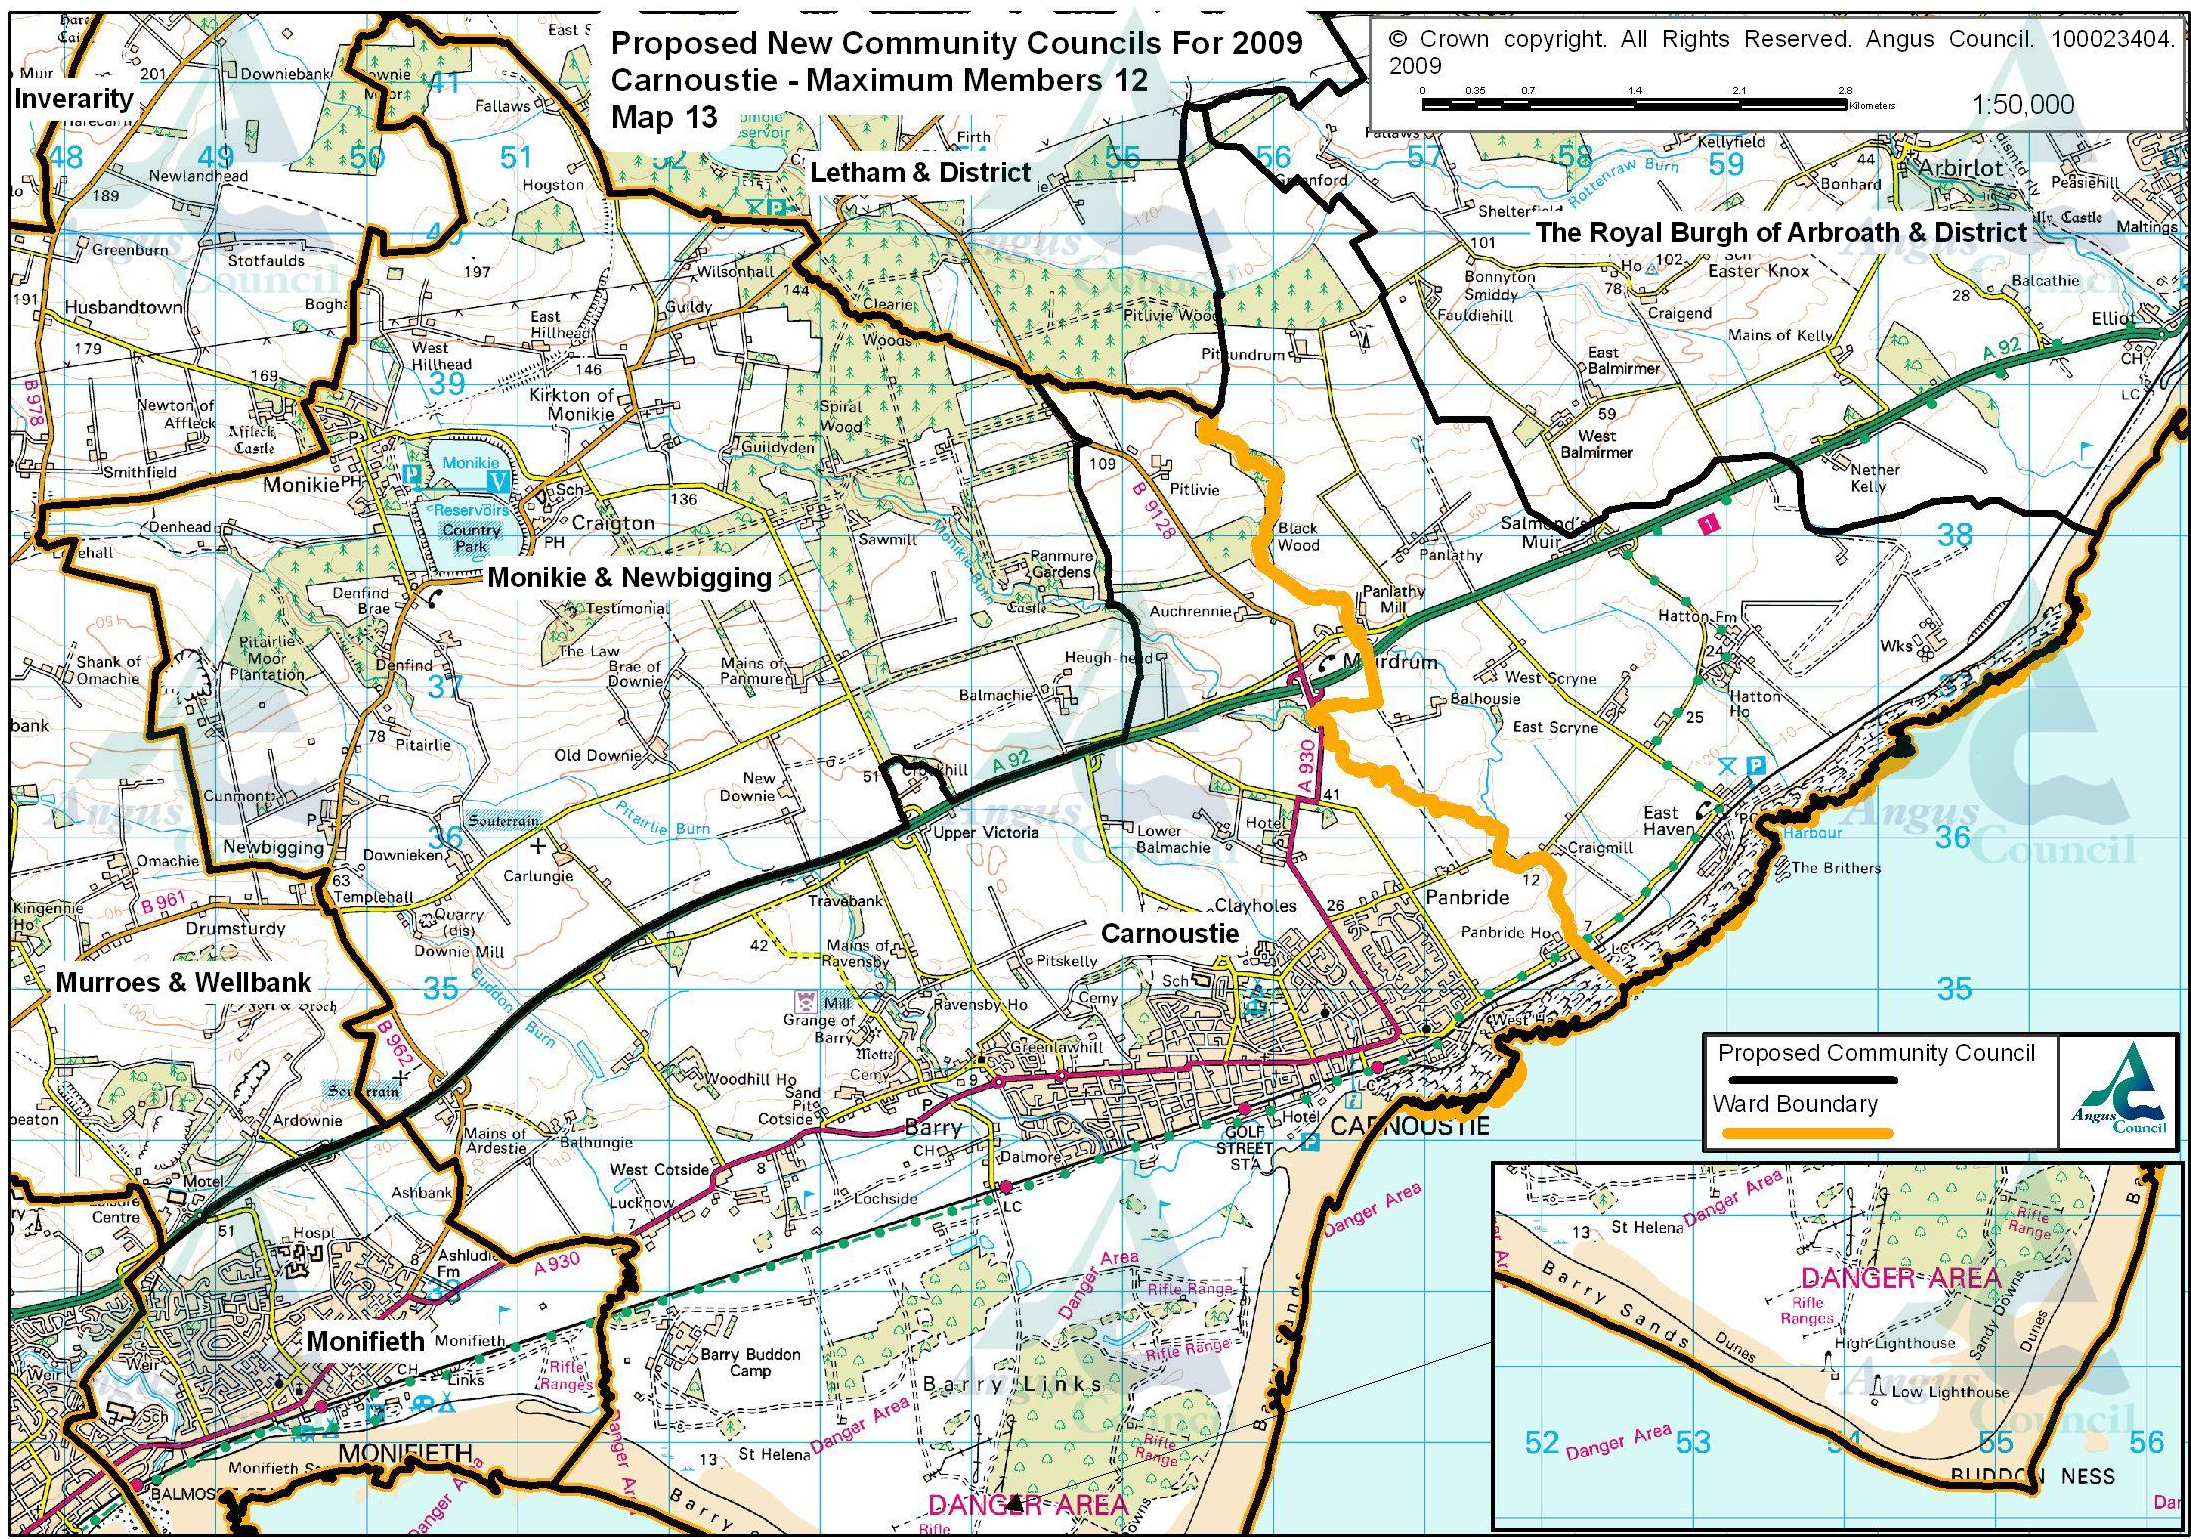

Proposed New Community Councils For 2009 Carnoustie - Maximum Members 12 Map 13

© Crown copyright. All Rights Reserved. Angus Council. 100023404. 2009

0 0.35 0.7 1.4 2.1 2.8 Kilometers
1:50,000

Proposed Community Council
Ward Boundary