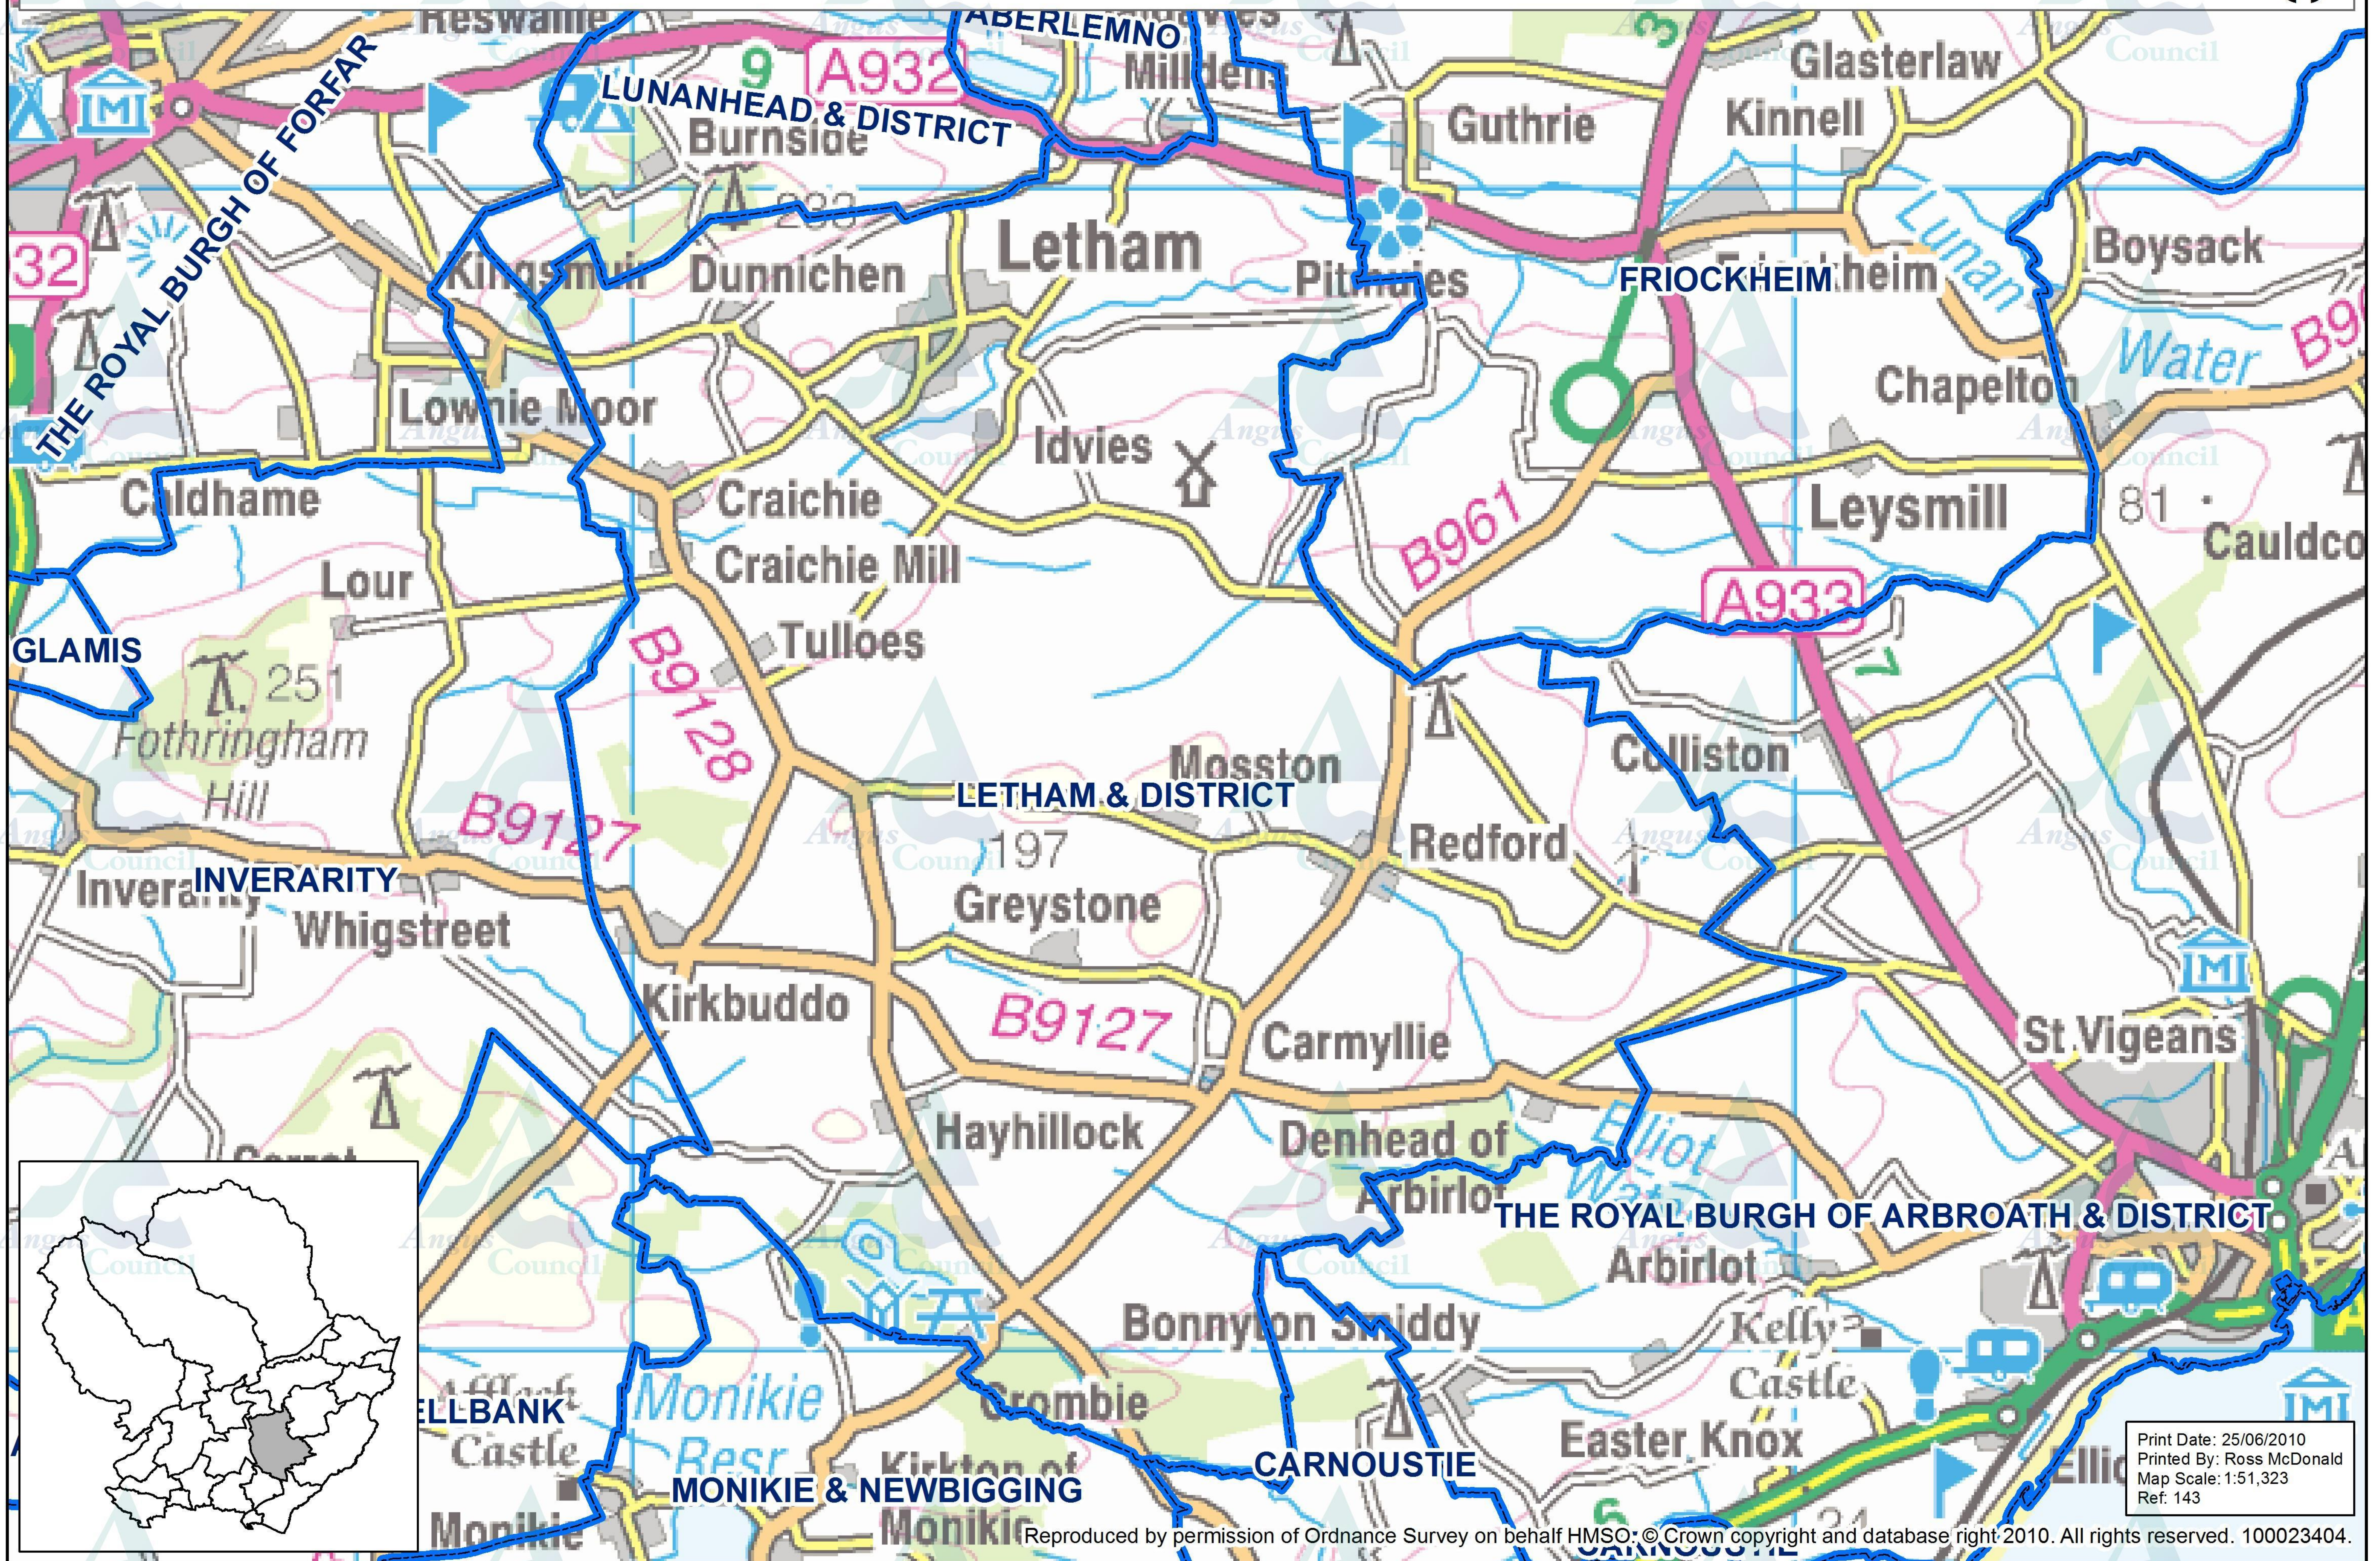

Community Councils: LETHAM & DISTRICT (10 Members)

Print Date: 25/06/2010
Printed By: Ross McDonald
Map Scale: 1:51,323
Ref: 143