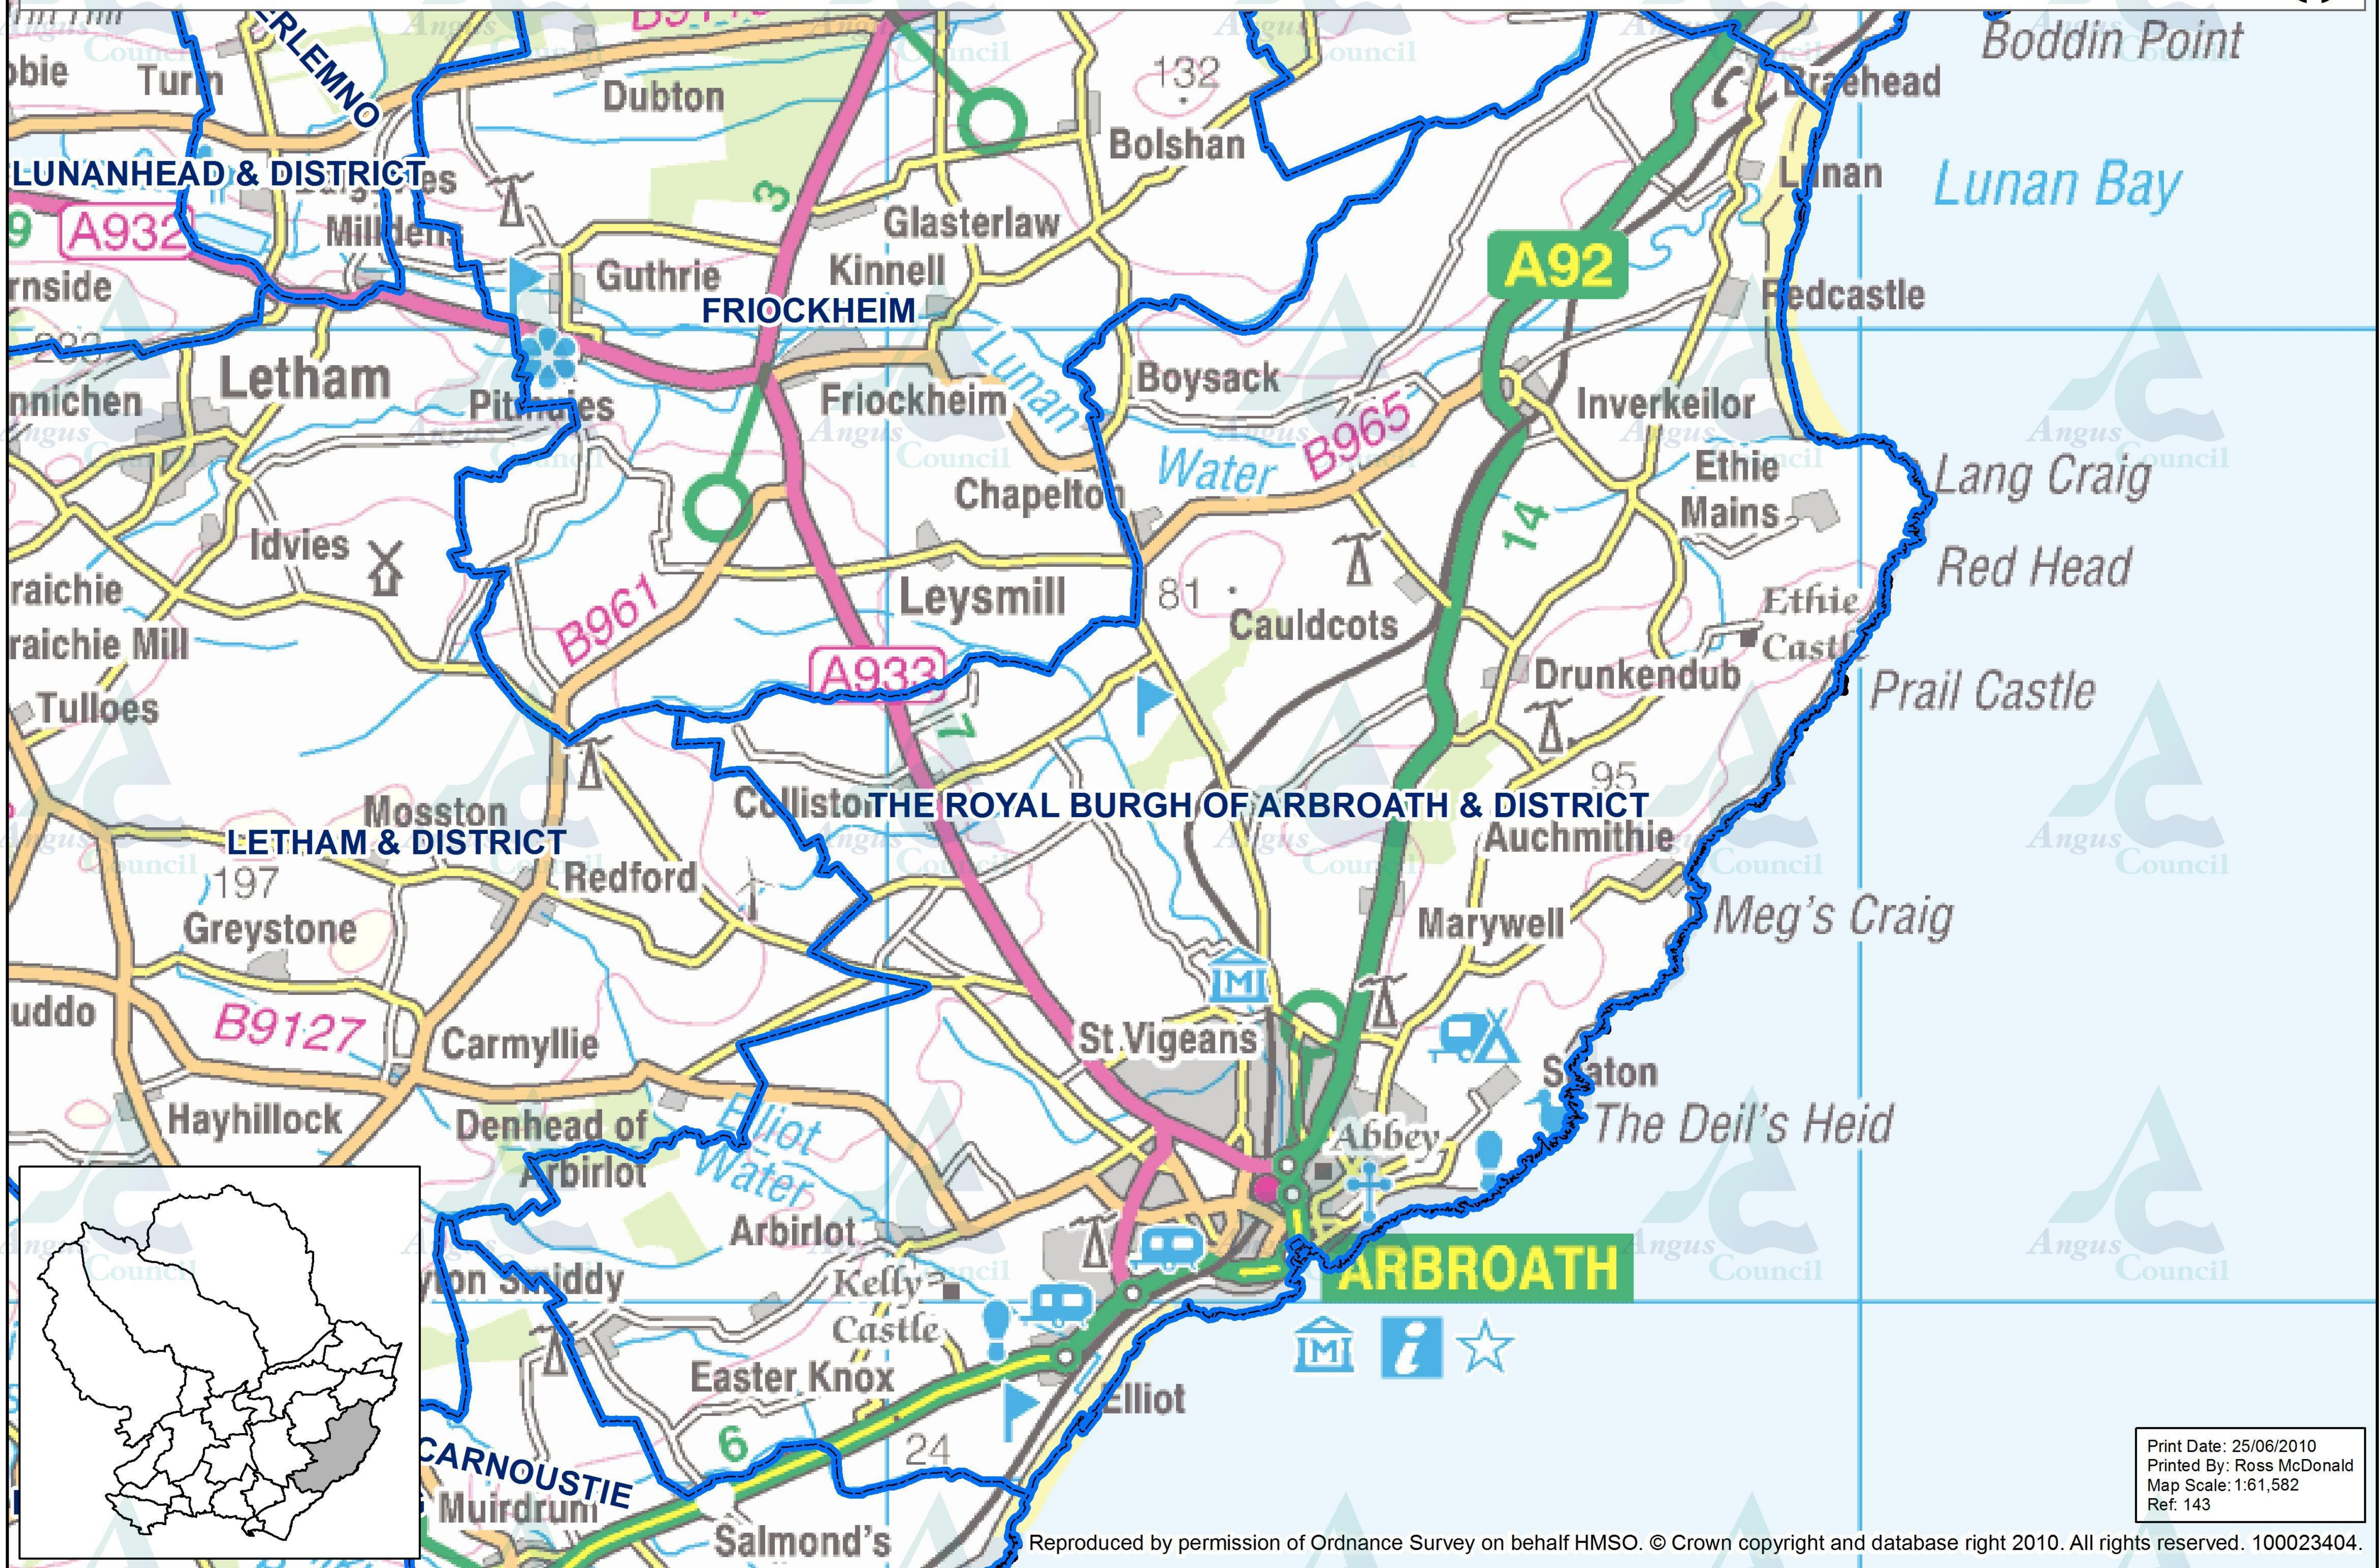

Community Councils: THE ROYAL BURGH OF ARBROATH & DISTRICT (21 Members)

Print Date: 25/06/2010
Printed By: Ross McDonald
Map Scale: 1:61,582
Ref: 143