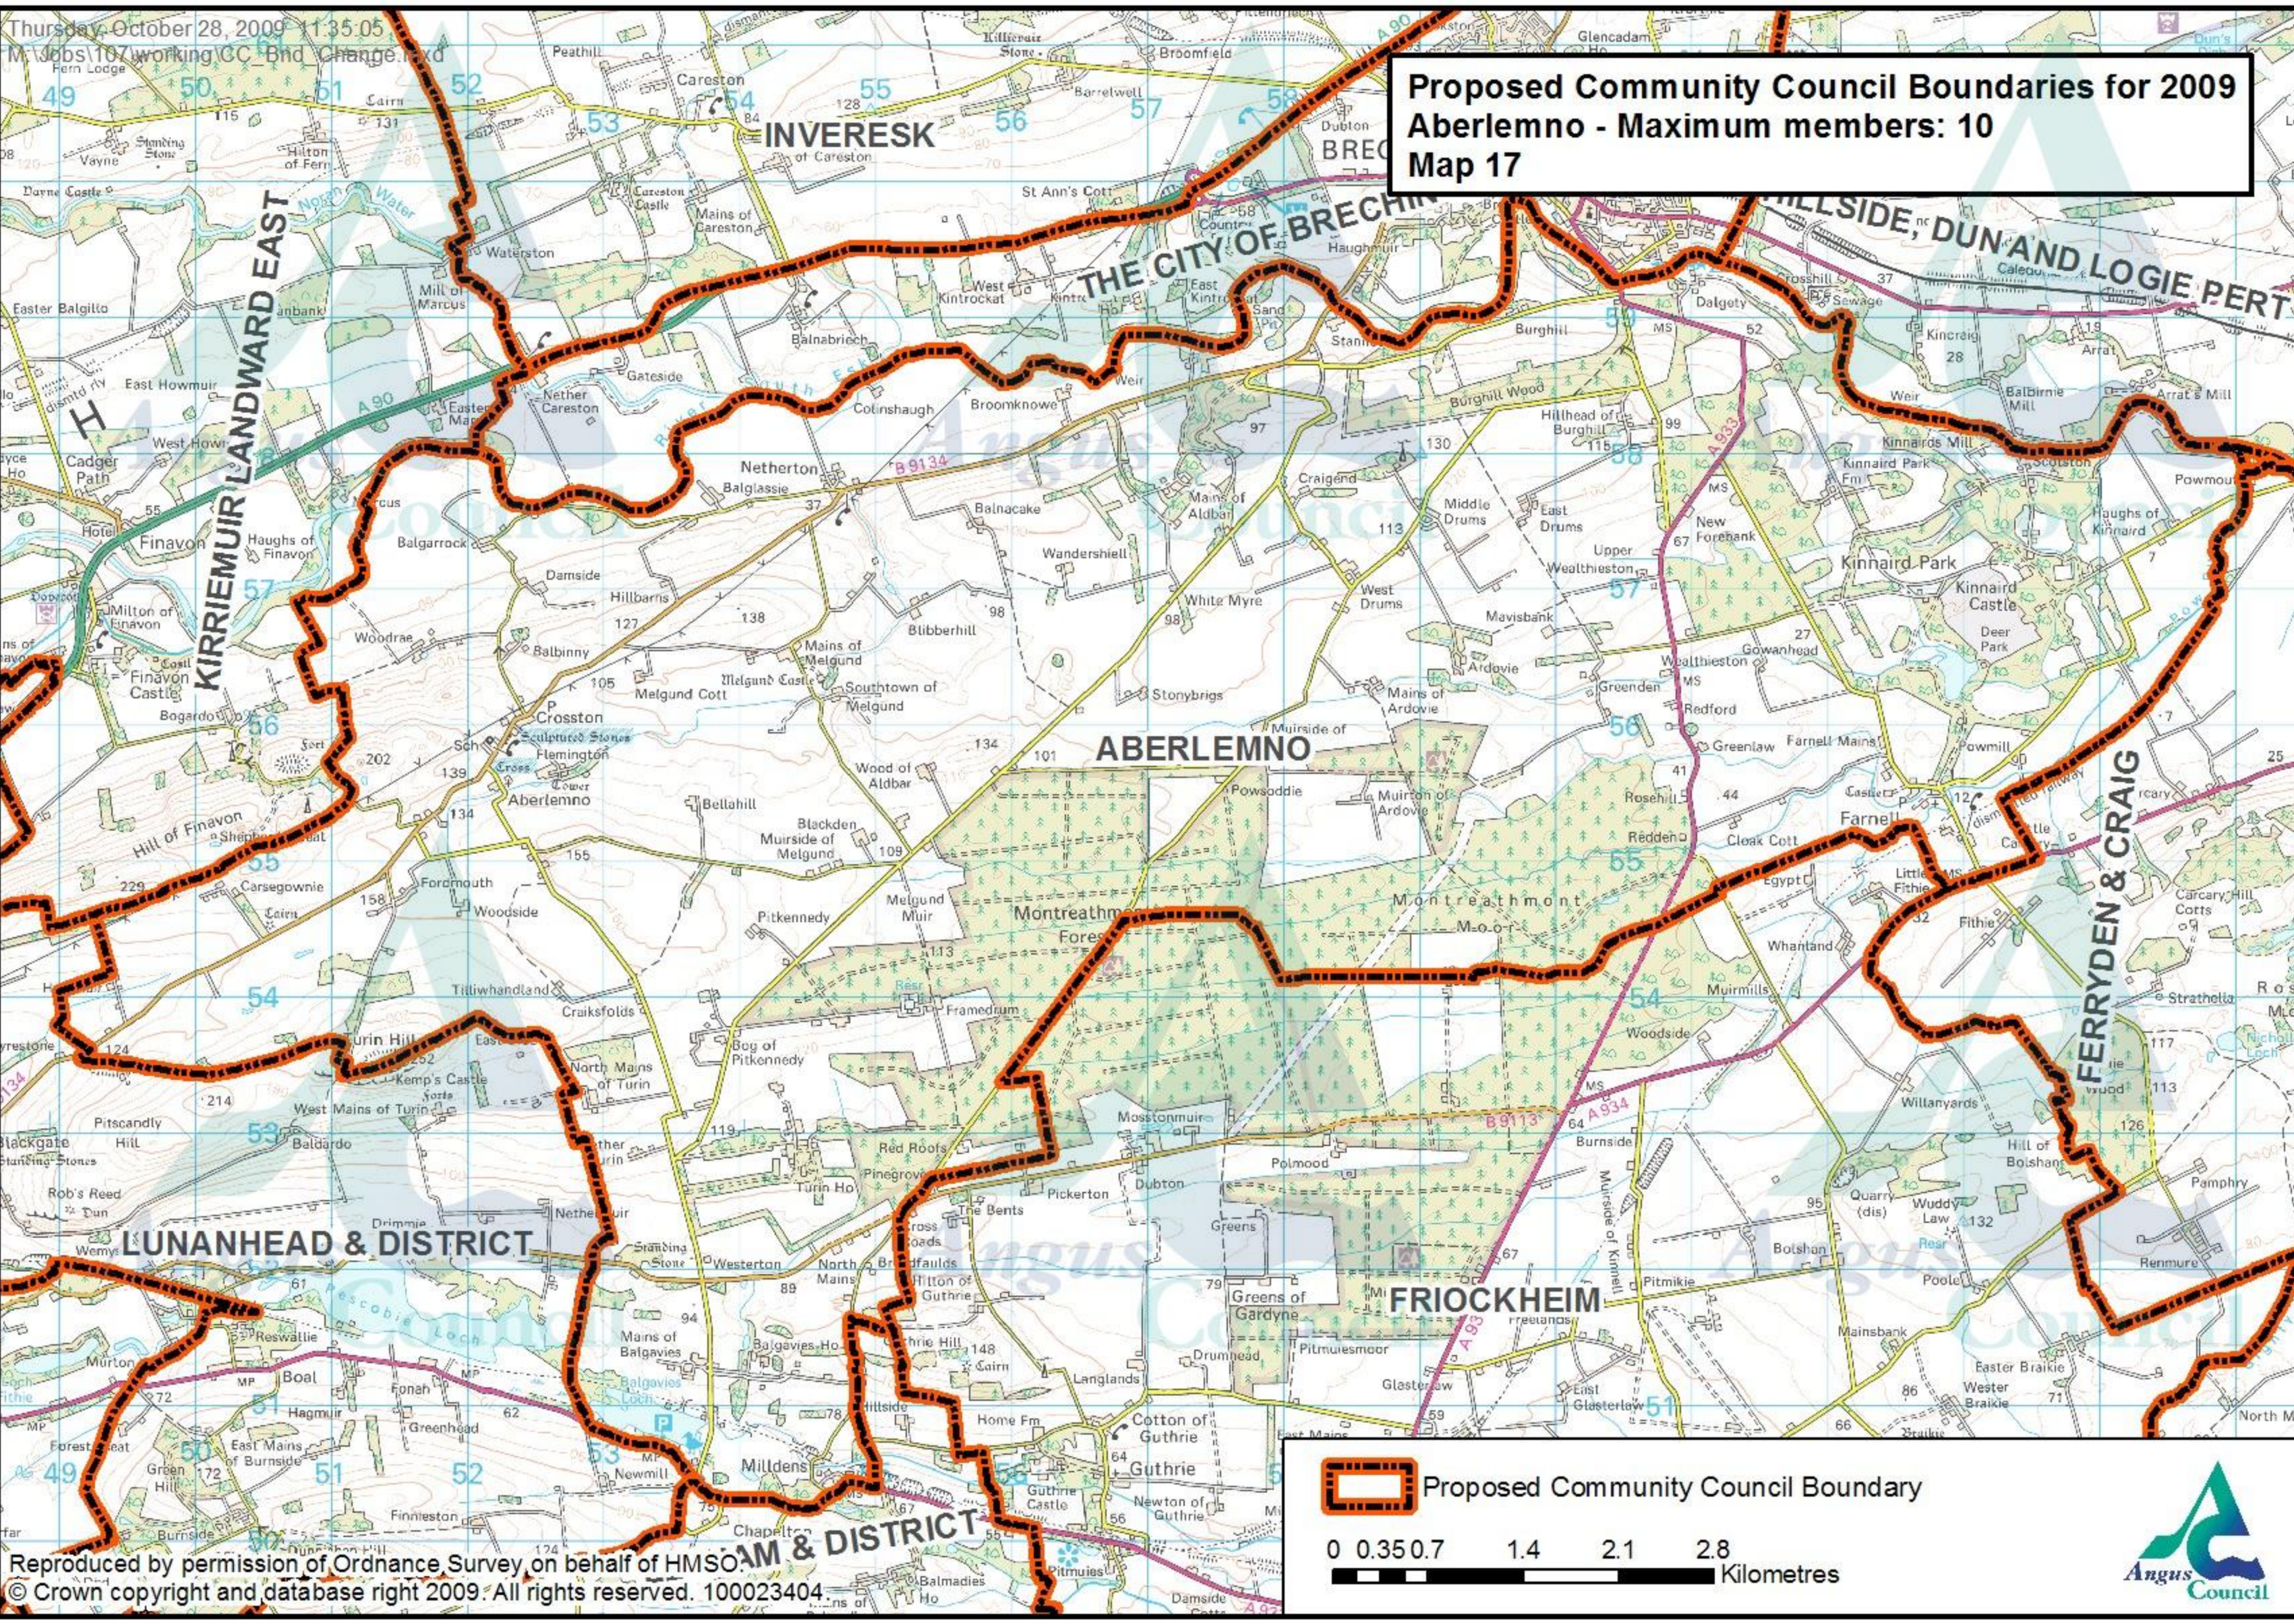

Proposed Community Council Boundaries for 2009
Aberlemno - Maximum members: 10
Map 17

 Proposed Community Council Boundary

0 0.35 0.7 1.4 2.1 2.8 Kilometres