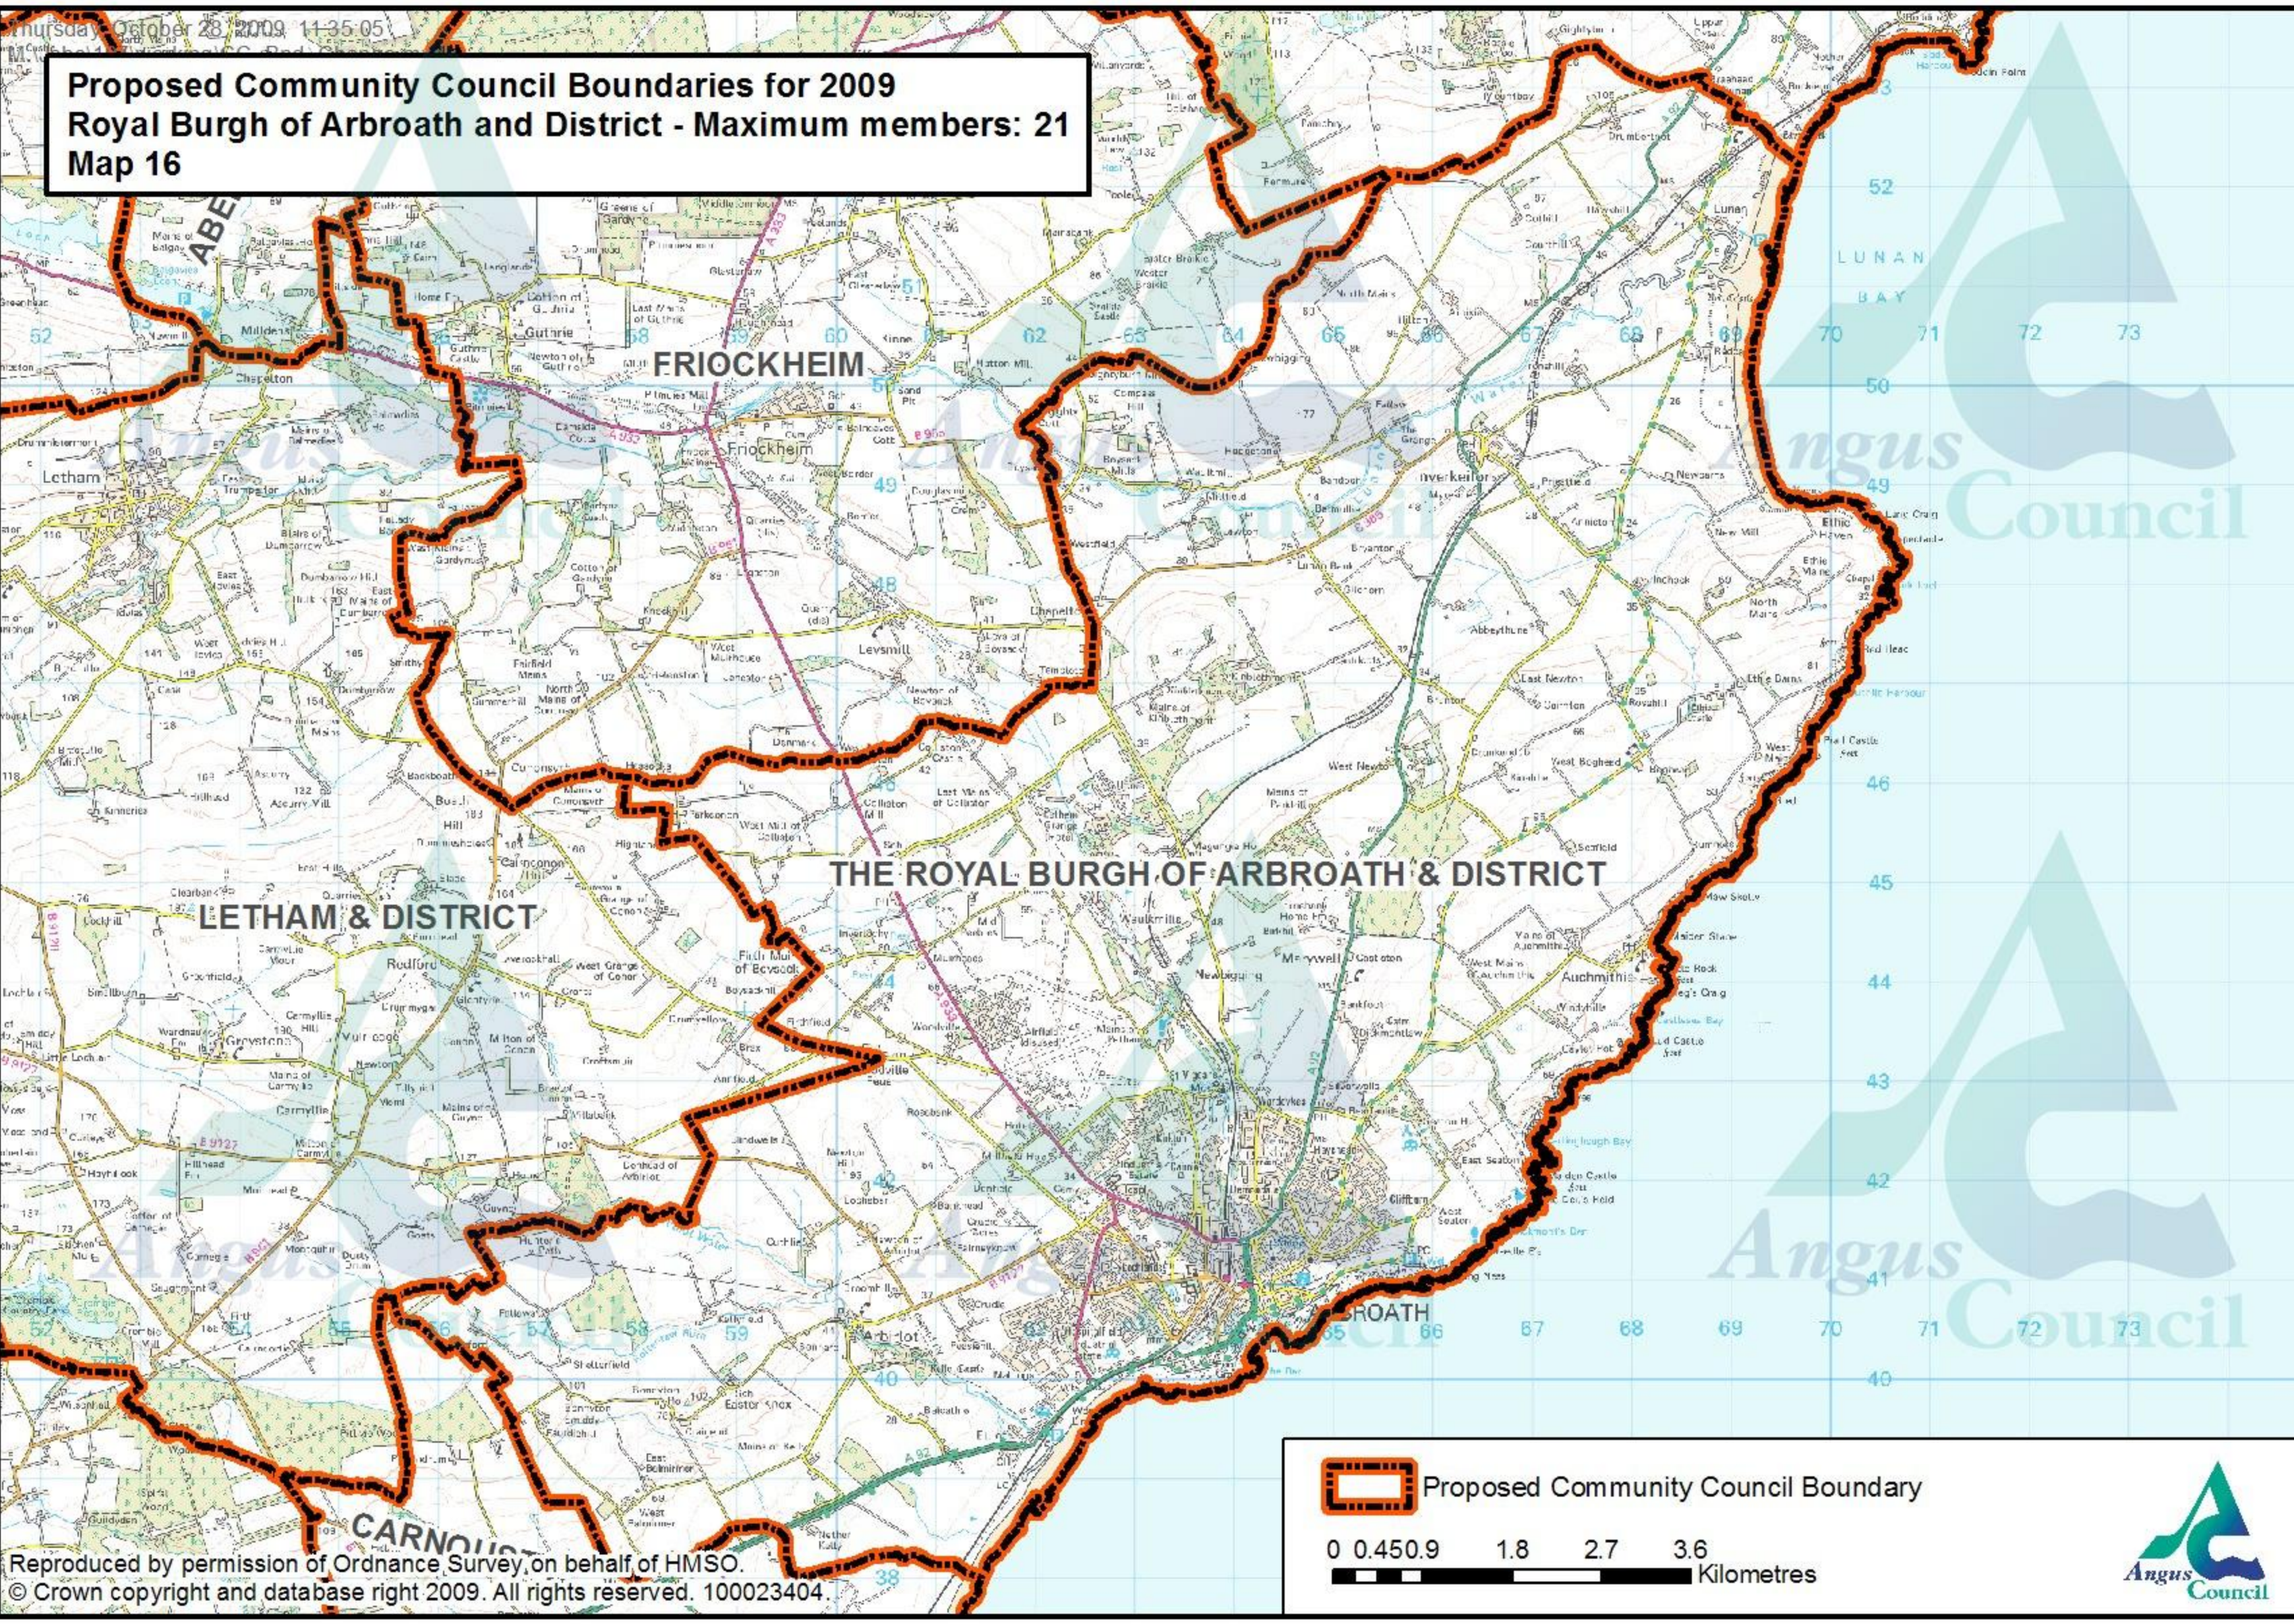

# Proposed Community Council Boundaries for 2009 Royal Burgh of Arbroath and District - Maximum members: 21 Map 16

 Proposed Community Council Boundary

0 0.450.9 1.8 2.7 3.6  
Kilometres