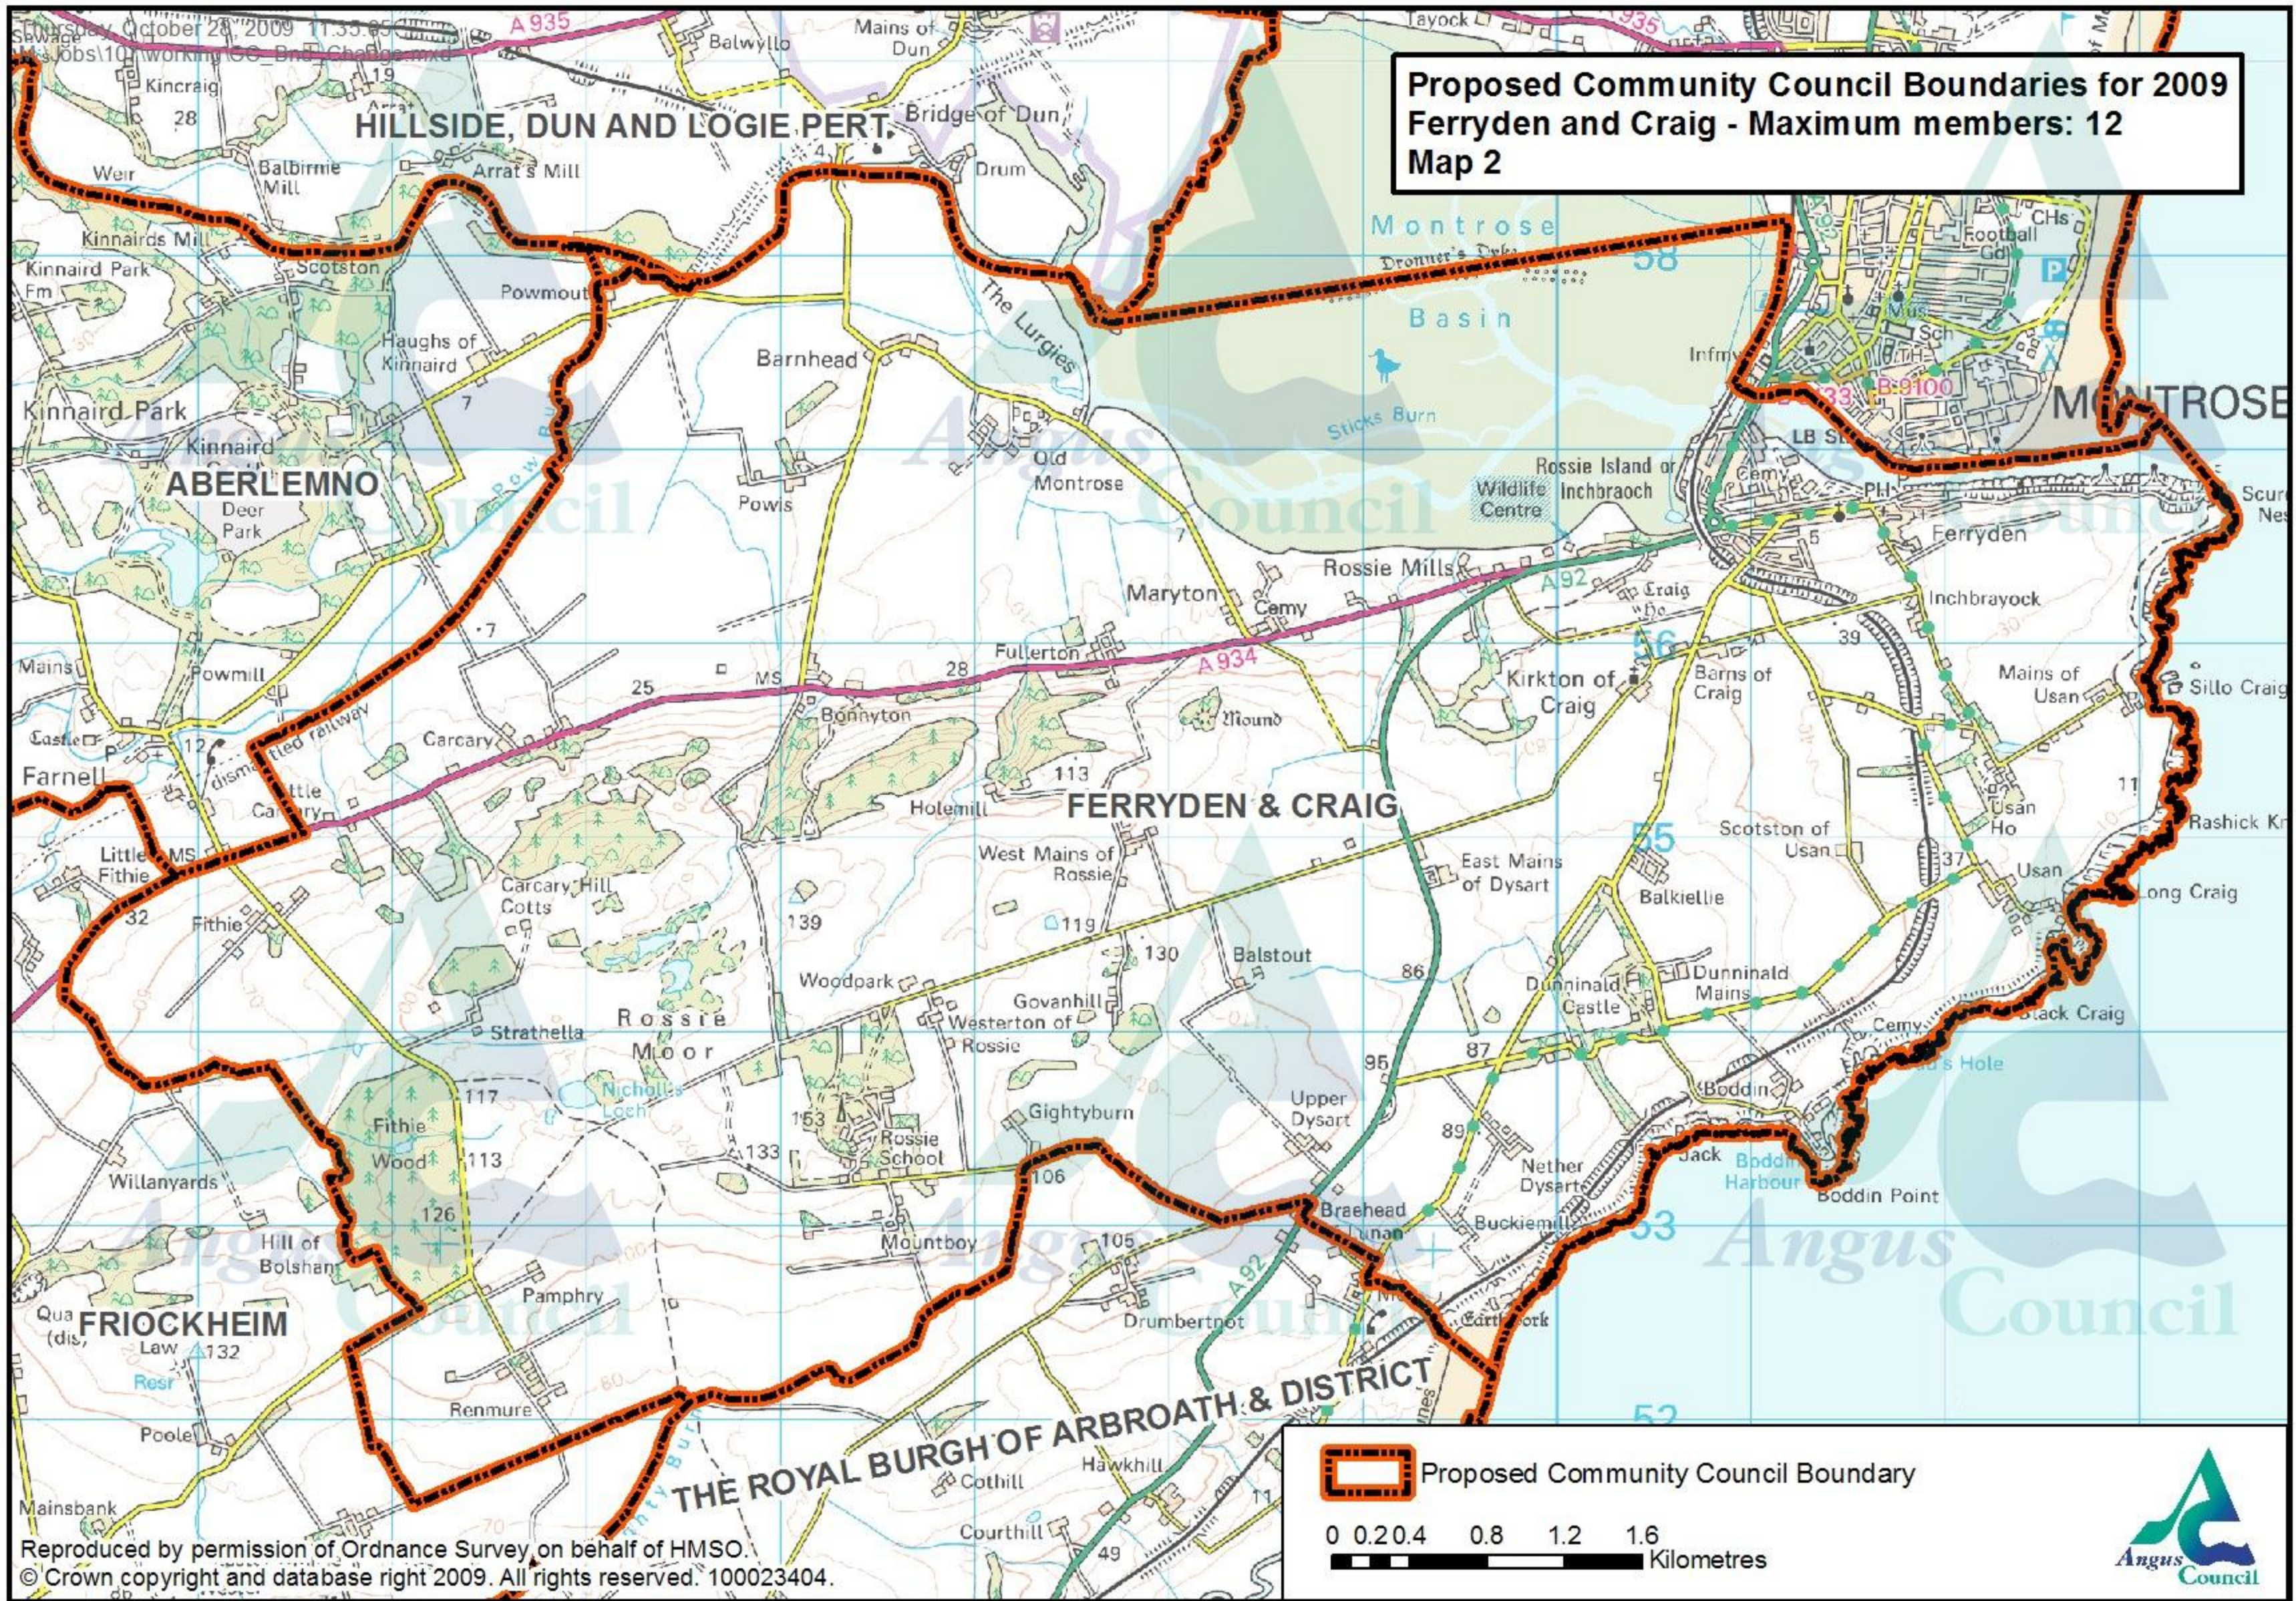

**Proposed Community Council Boundaries for 2009
Ferryden and Craig - Maximum members: 12
Map 2**

Reproduced by permission of Ordnance Survey, on behalf of HMSO.
© Crown copyright and database right 2009. All rights reserved. 100023404.