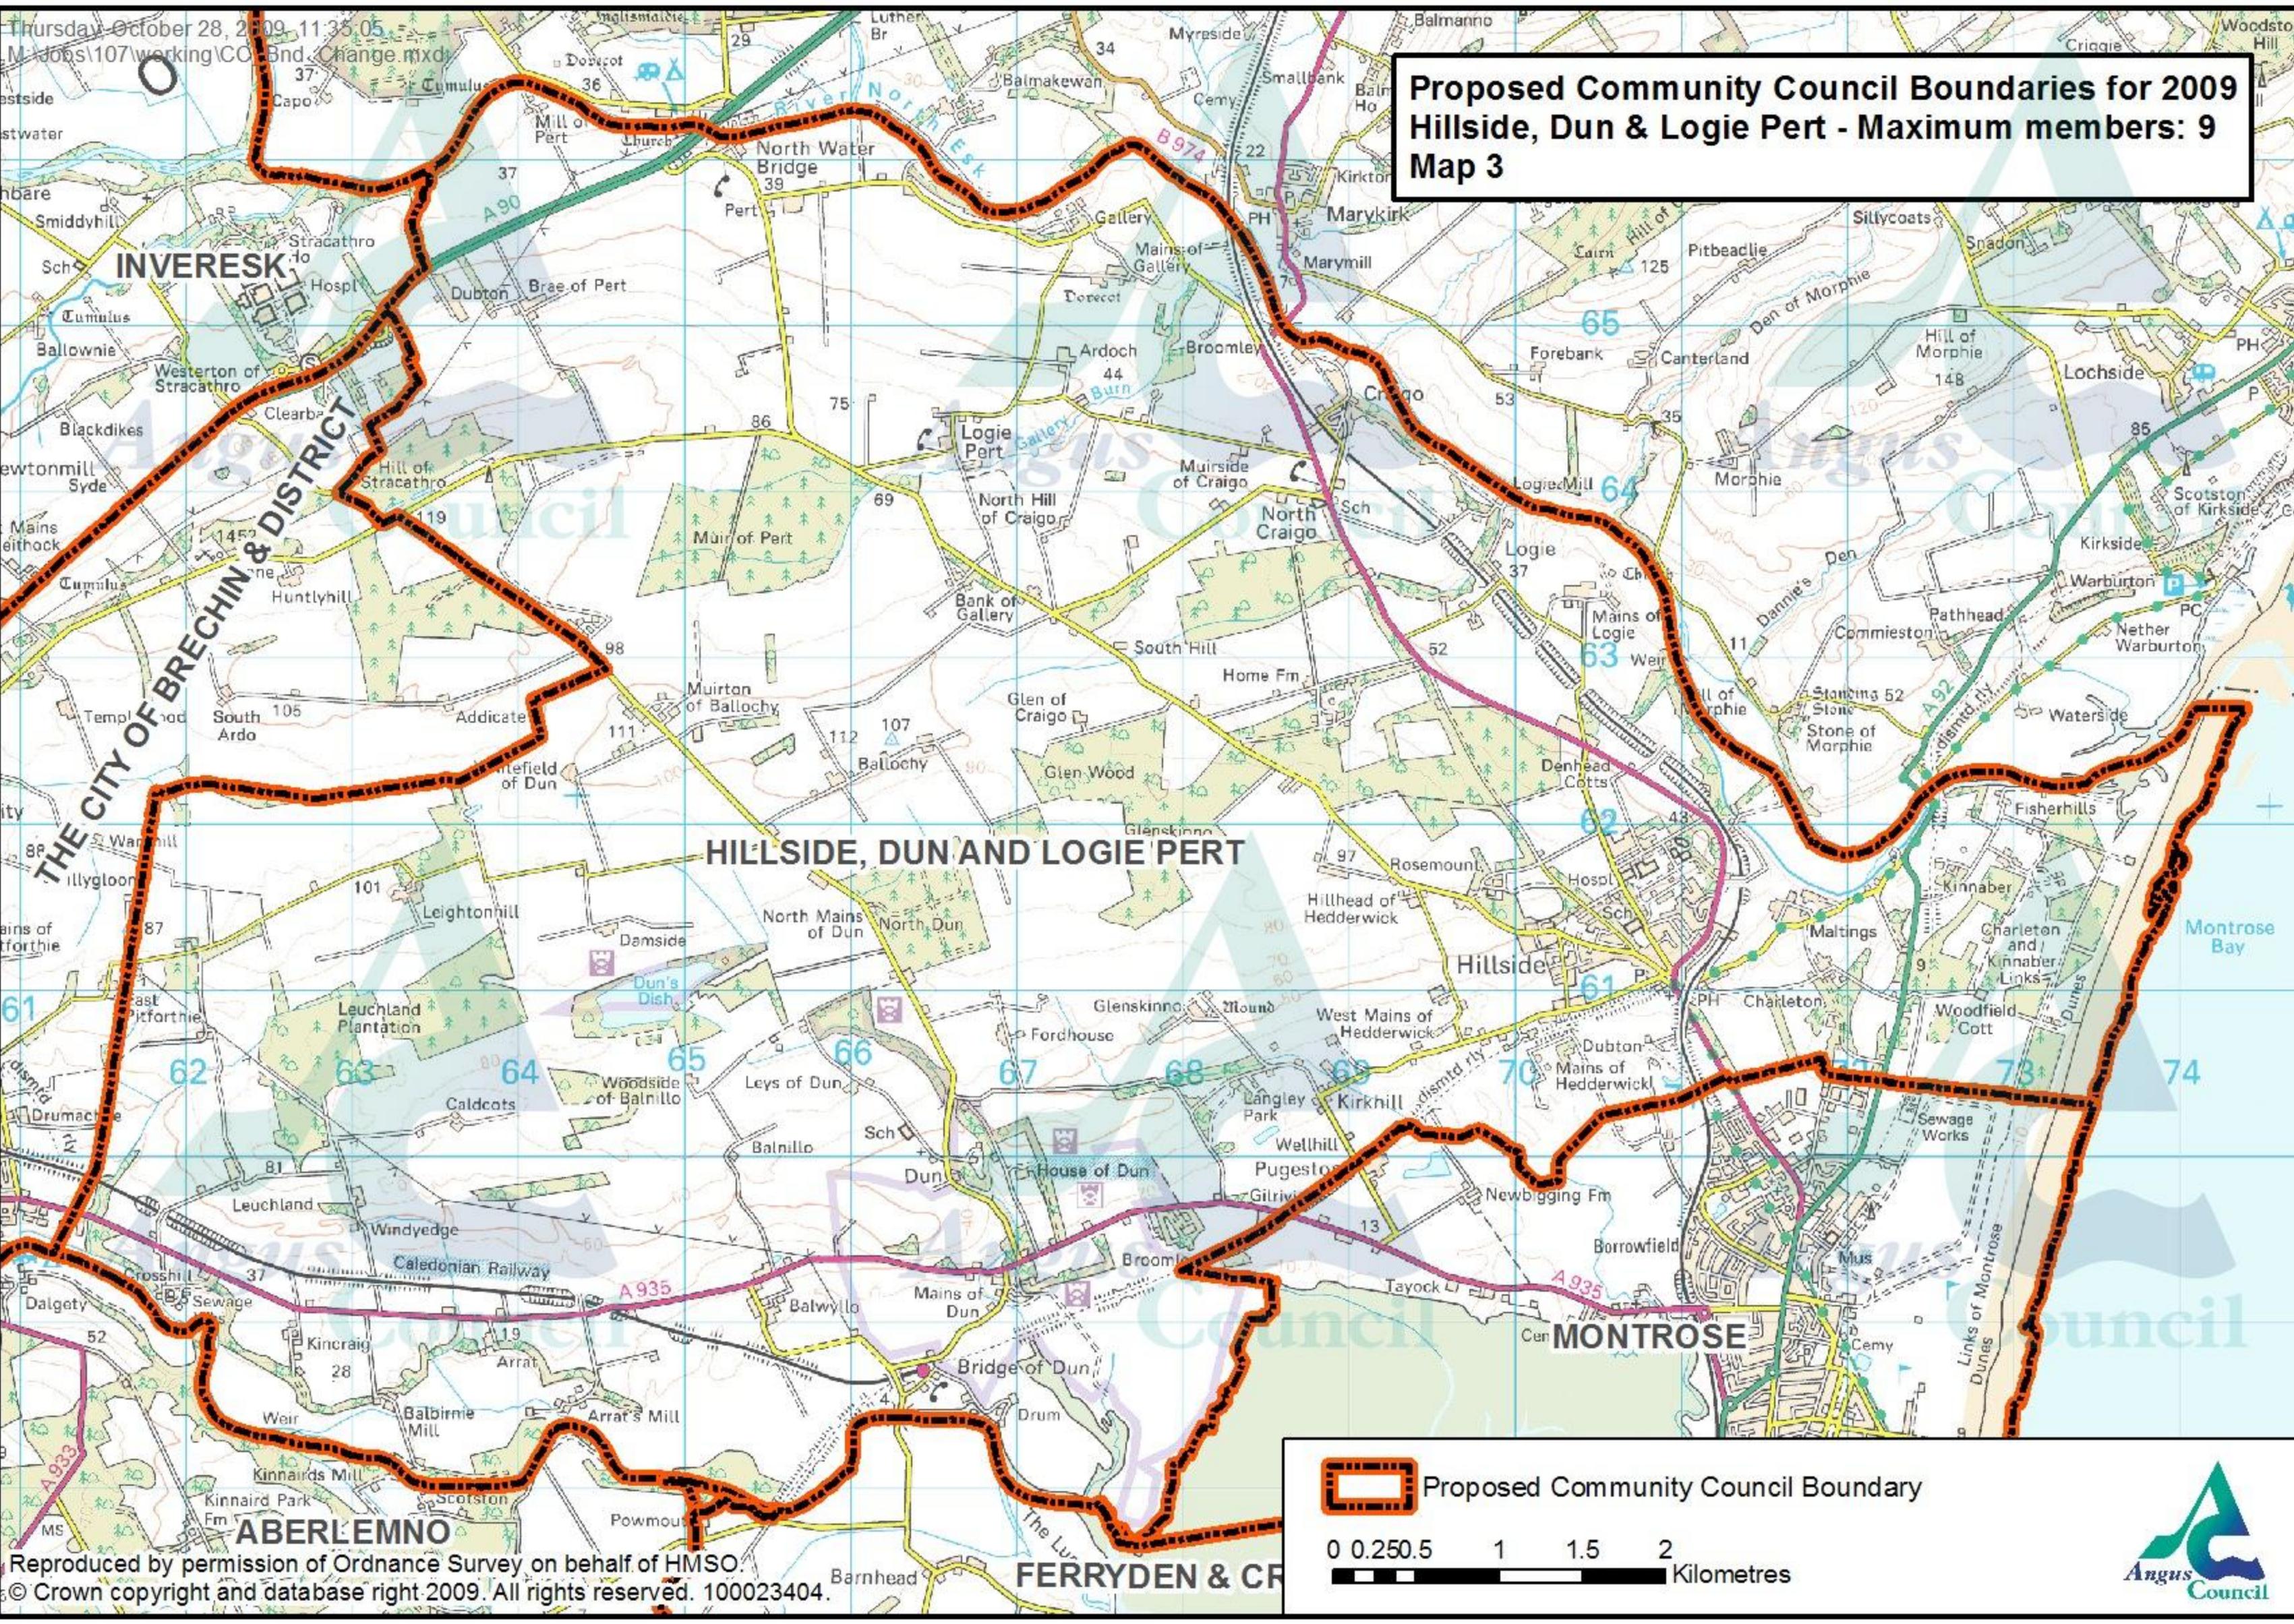

**Proposed Community Council Boundaries for 2009
Hillside, Dun & Logie Pert - Maximum members: 9
Map 3**

 Proposed Community Council Boundary

0 0.250.5 1 1.5 2 Kilometres