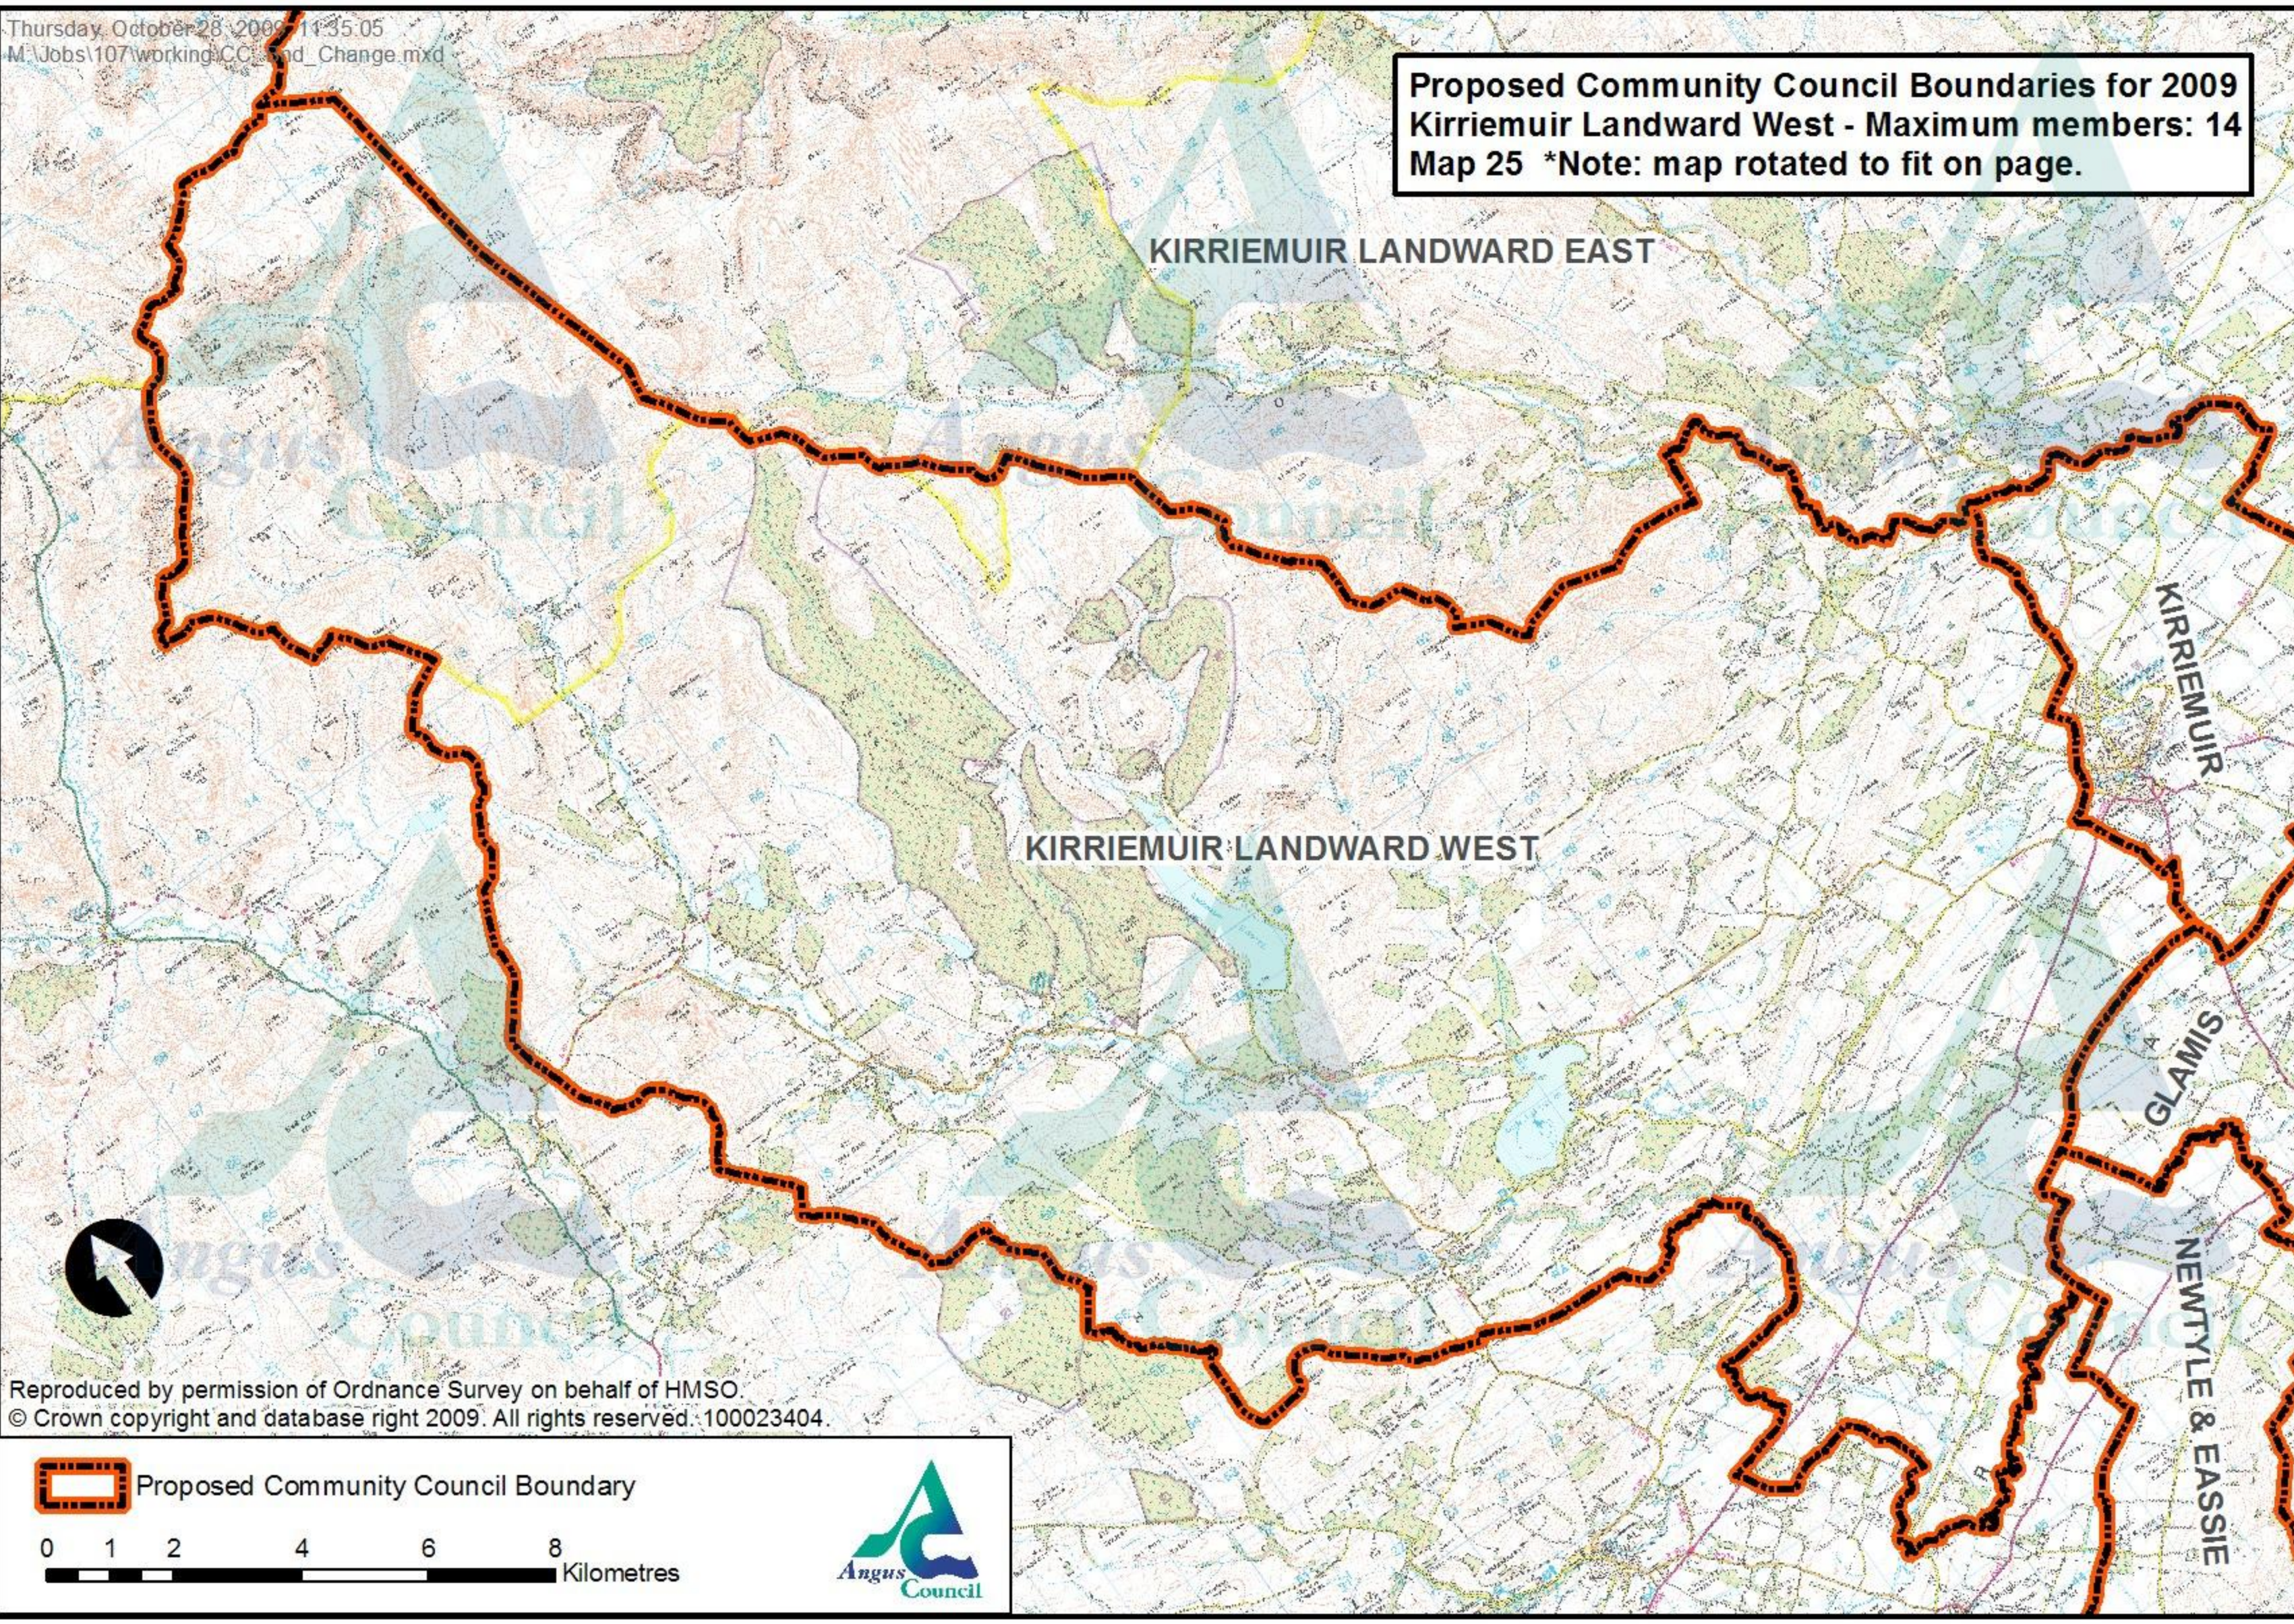

**Proposed Community Council Boundaries for 2009**  
**Kirriemuir Landward West - Maximum members: 14**  
**Map 25 \*Note: map rotated to fit on page.**

KIRRIEMUIR LANDWARD EAST

KIRRIEMUIR LANDWARD WEST

KIRRIEMUIR

GLAMIS

NEWTYLE & EASSIE

Reproduced by permission of Ordnance Survey on behalf of HMSO.  
© Crown copyright and database right 2009. All rights reserved. 100023404.

 Proposed Community Council Boundary