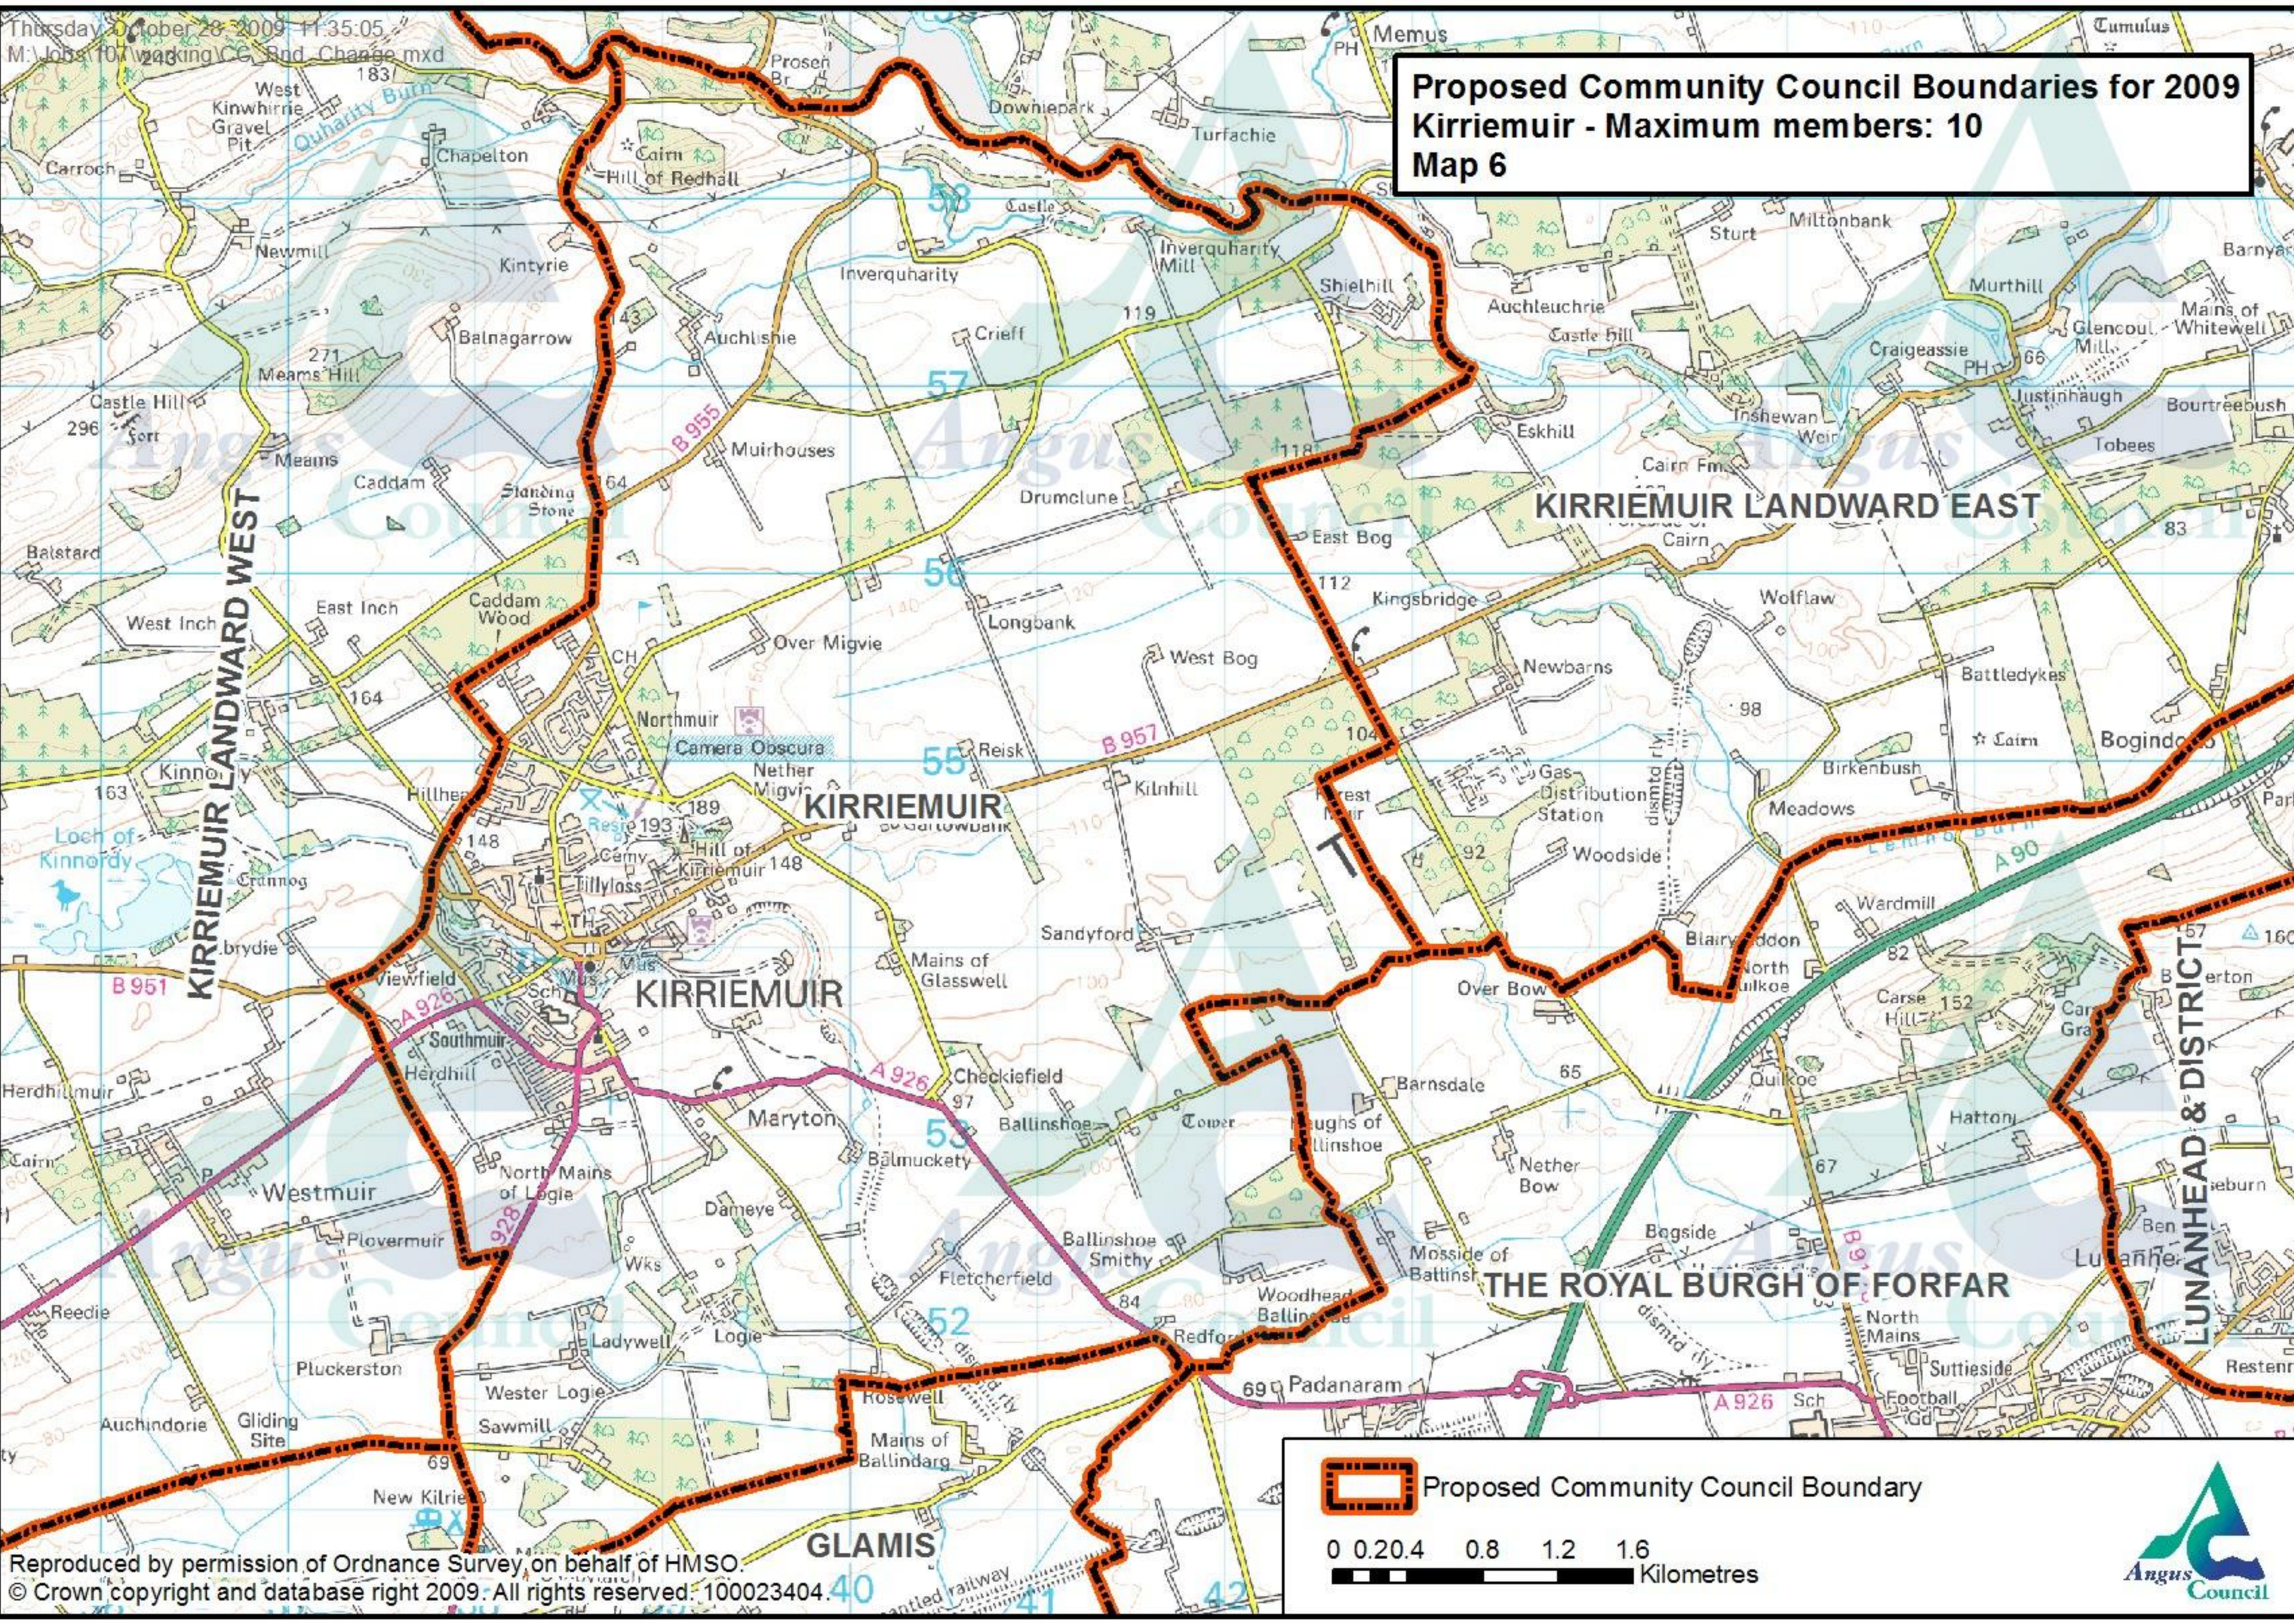

Proposed Community Council Boundaries for 2009
Kirriemuir - Maximum members: 10
Map 6

 Proposed Community Council Boundary

0 0.2 0.4 0.8 1.2 1.6
Kilometres