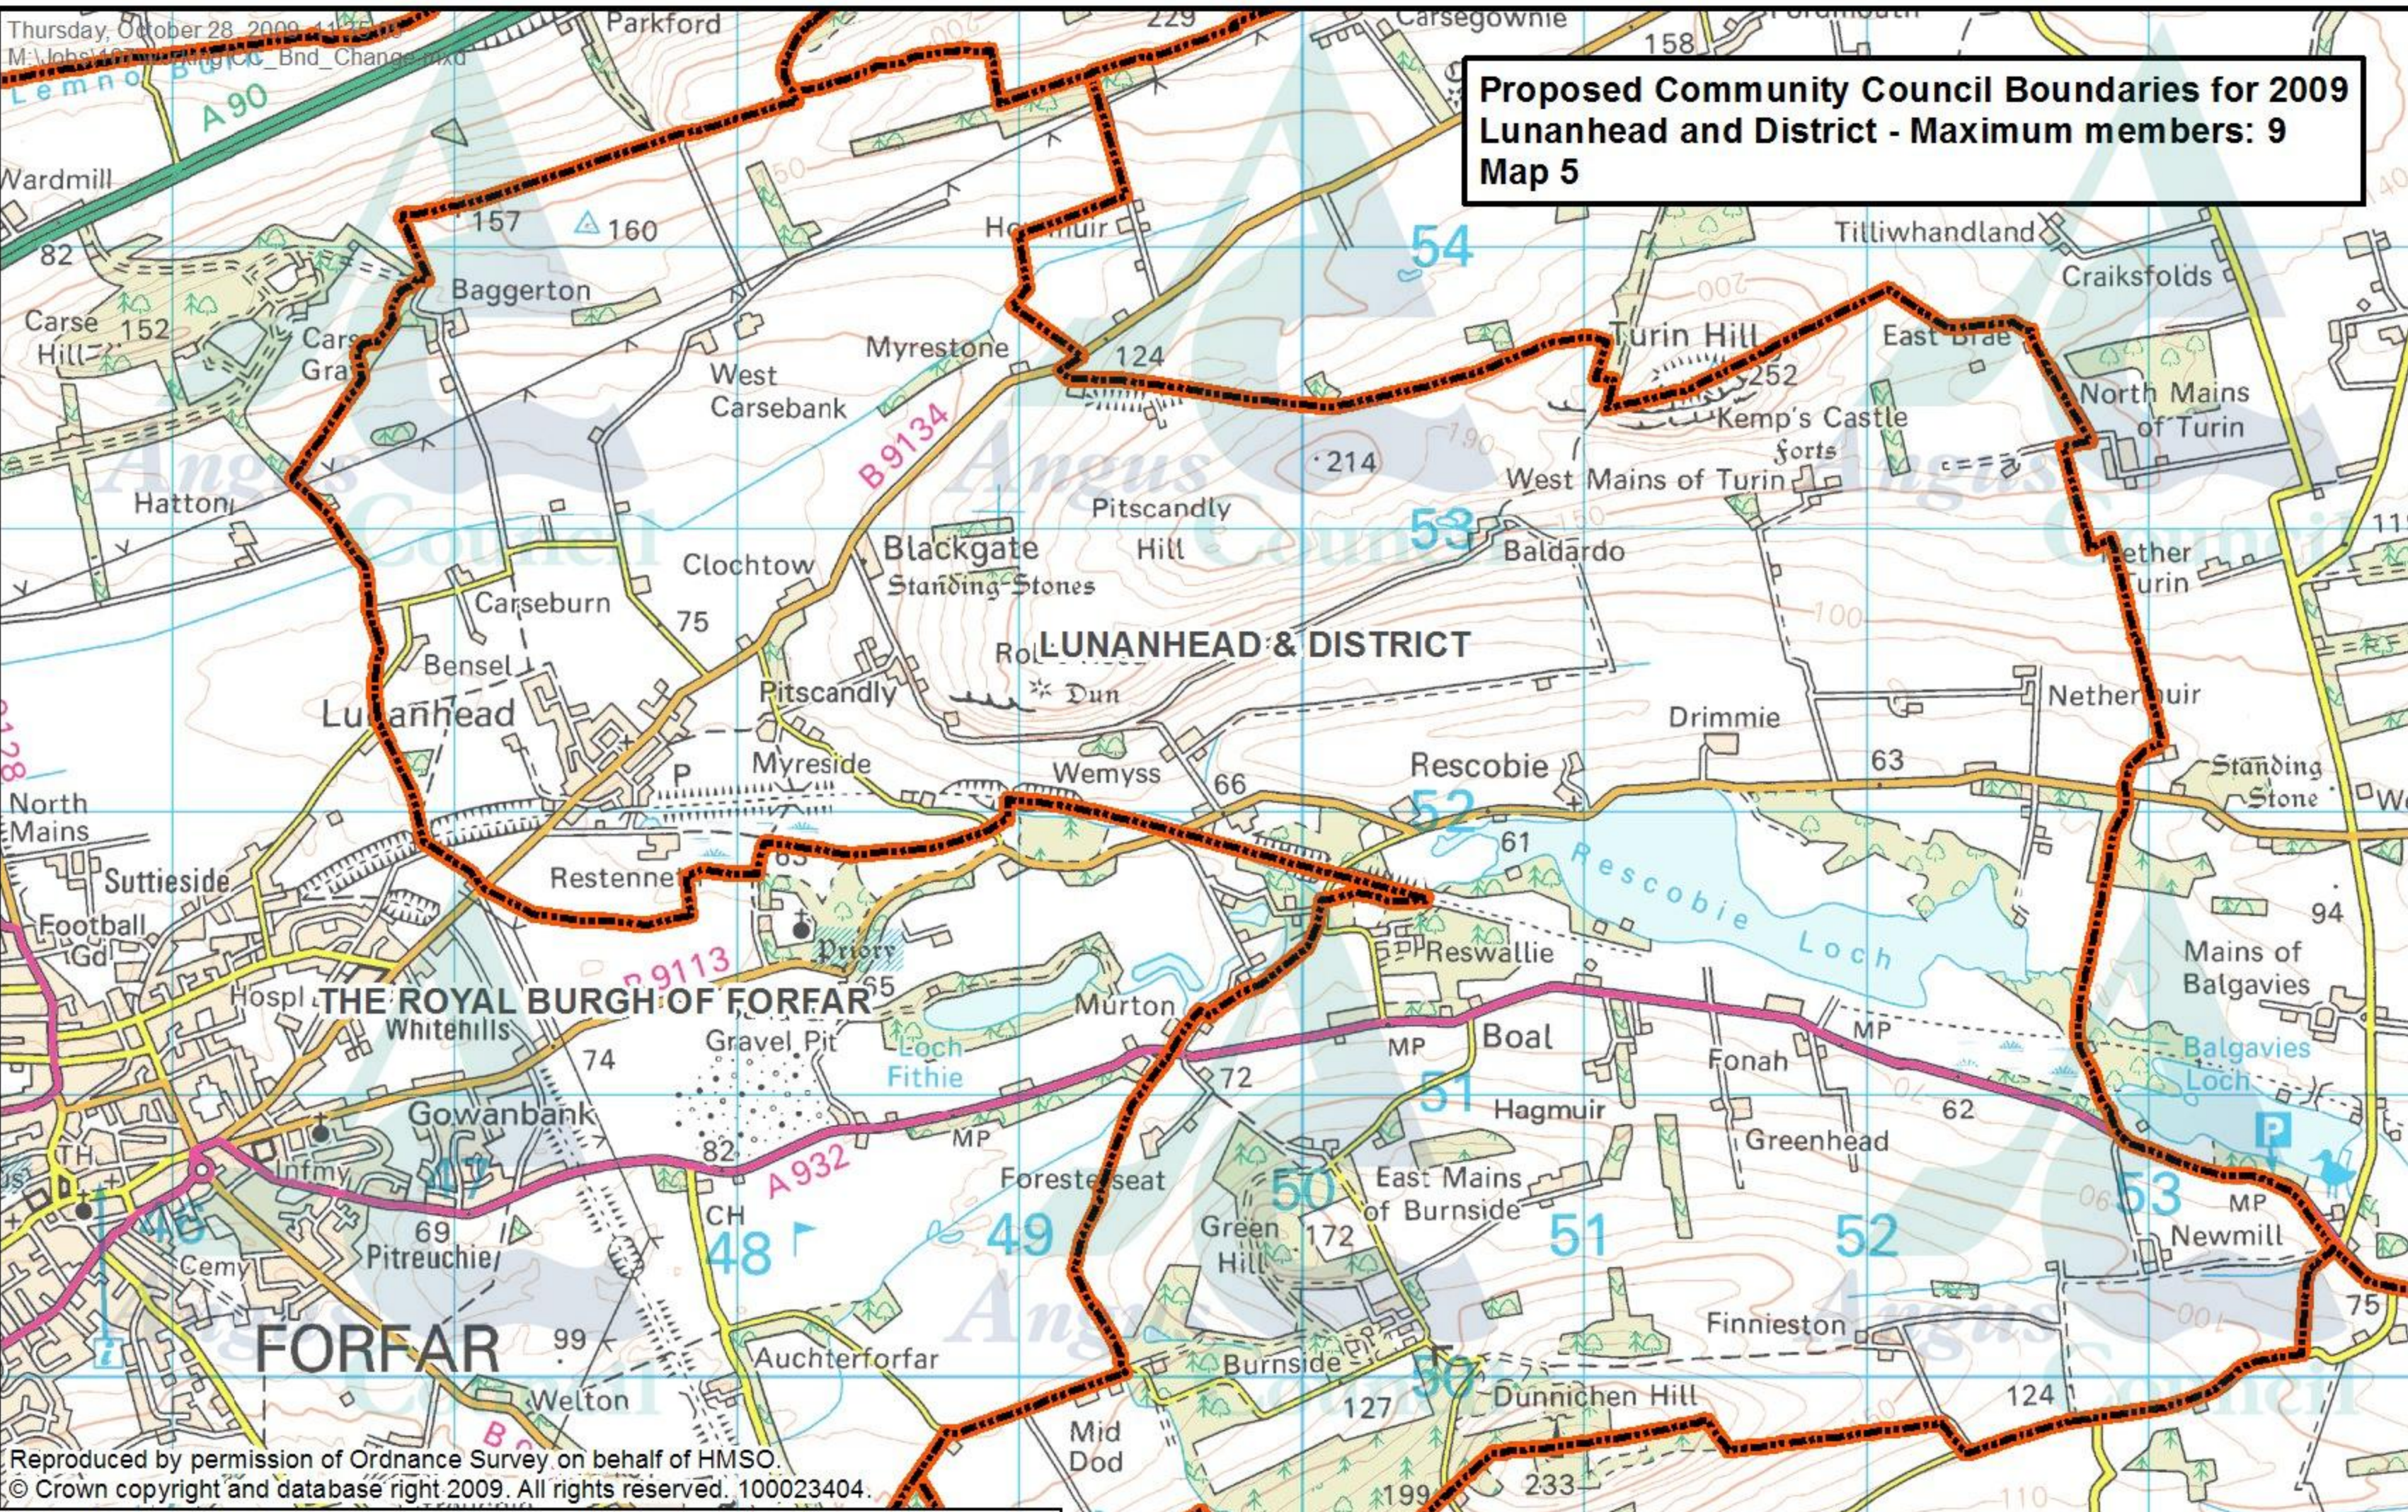

**Proposed Community Council Boundaries for 2009
Lunanhead and District - Maximum members: 9
Map 5**

Reproduced by permission of Ordnance Survey on behalf of HMSO.
© Crown copyright and database right 2009. All rights reserved. 100023404.

 Proposed Community Council Boundary

Letham