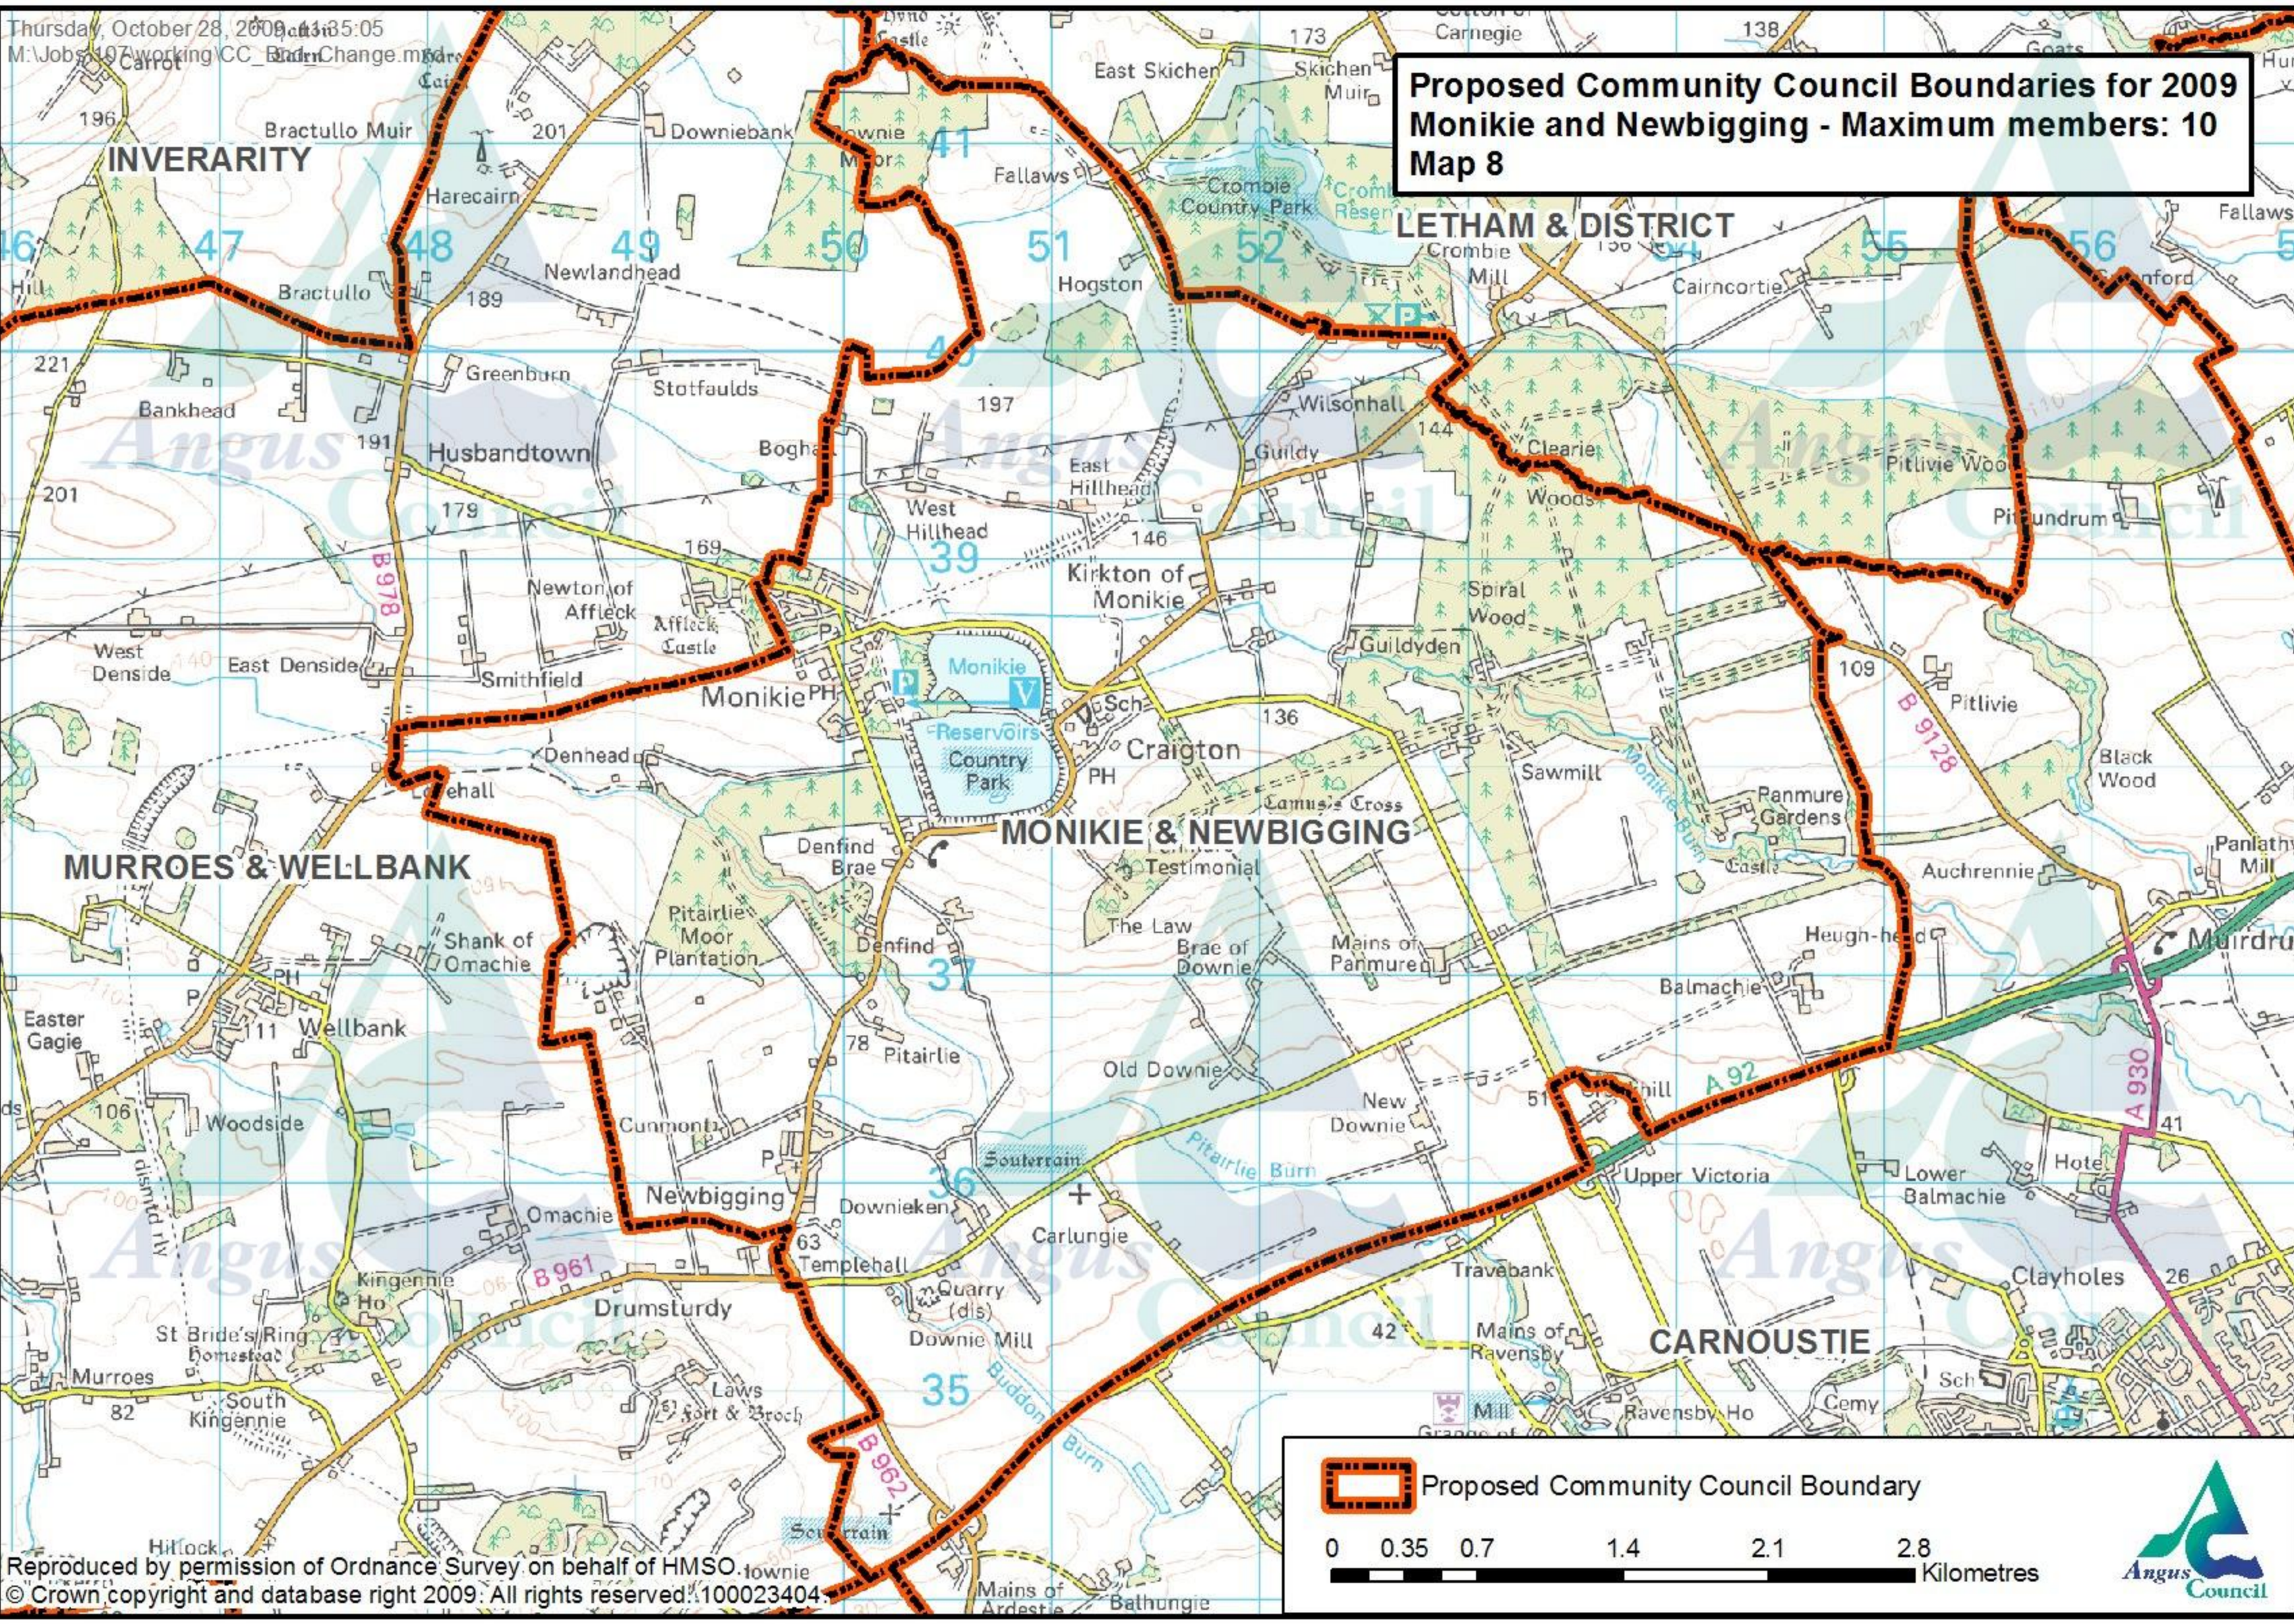

Proposed Community Council Boundaries for 2009
Monikie and Newbigging - Maximum members: 10
Map 8

 Proposed Community Council Boundary

0 0.35 0.7 1.4 2.1 2.8 Kilometres