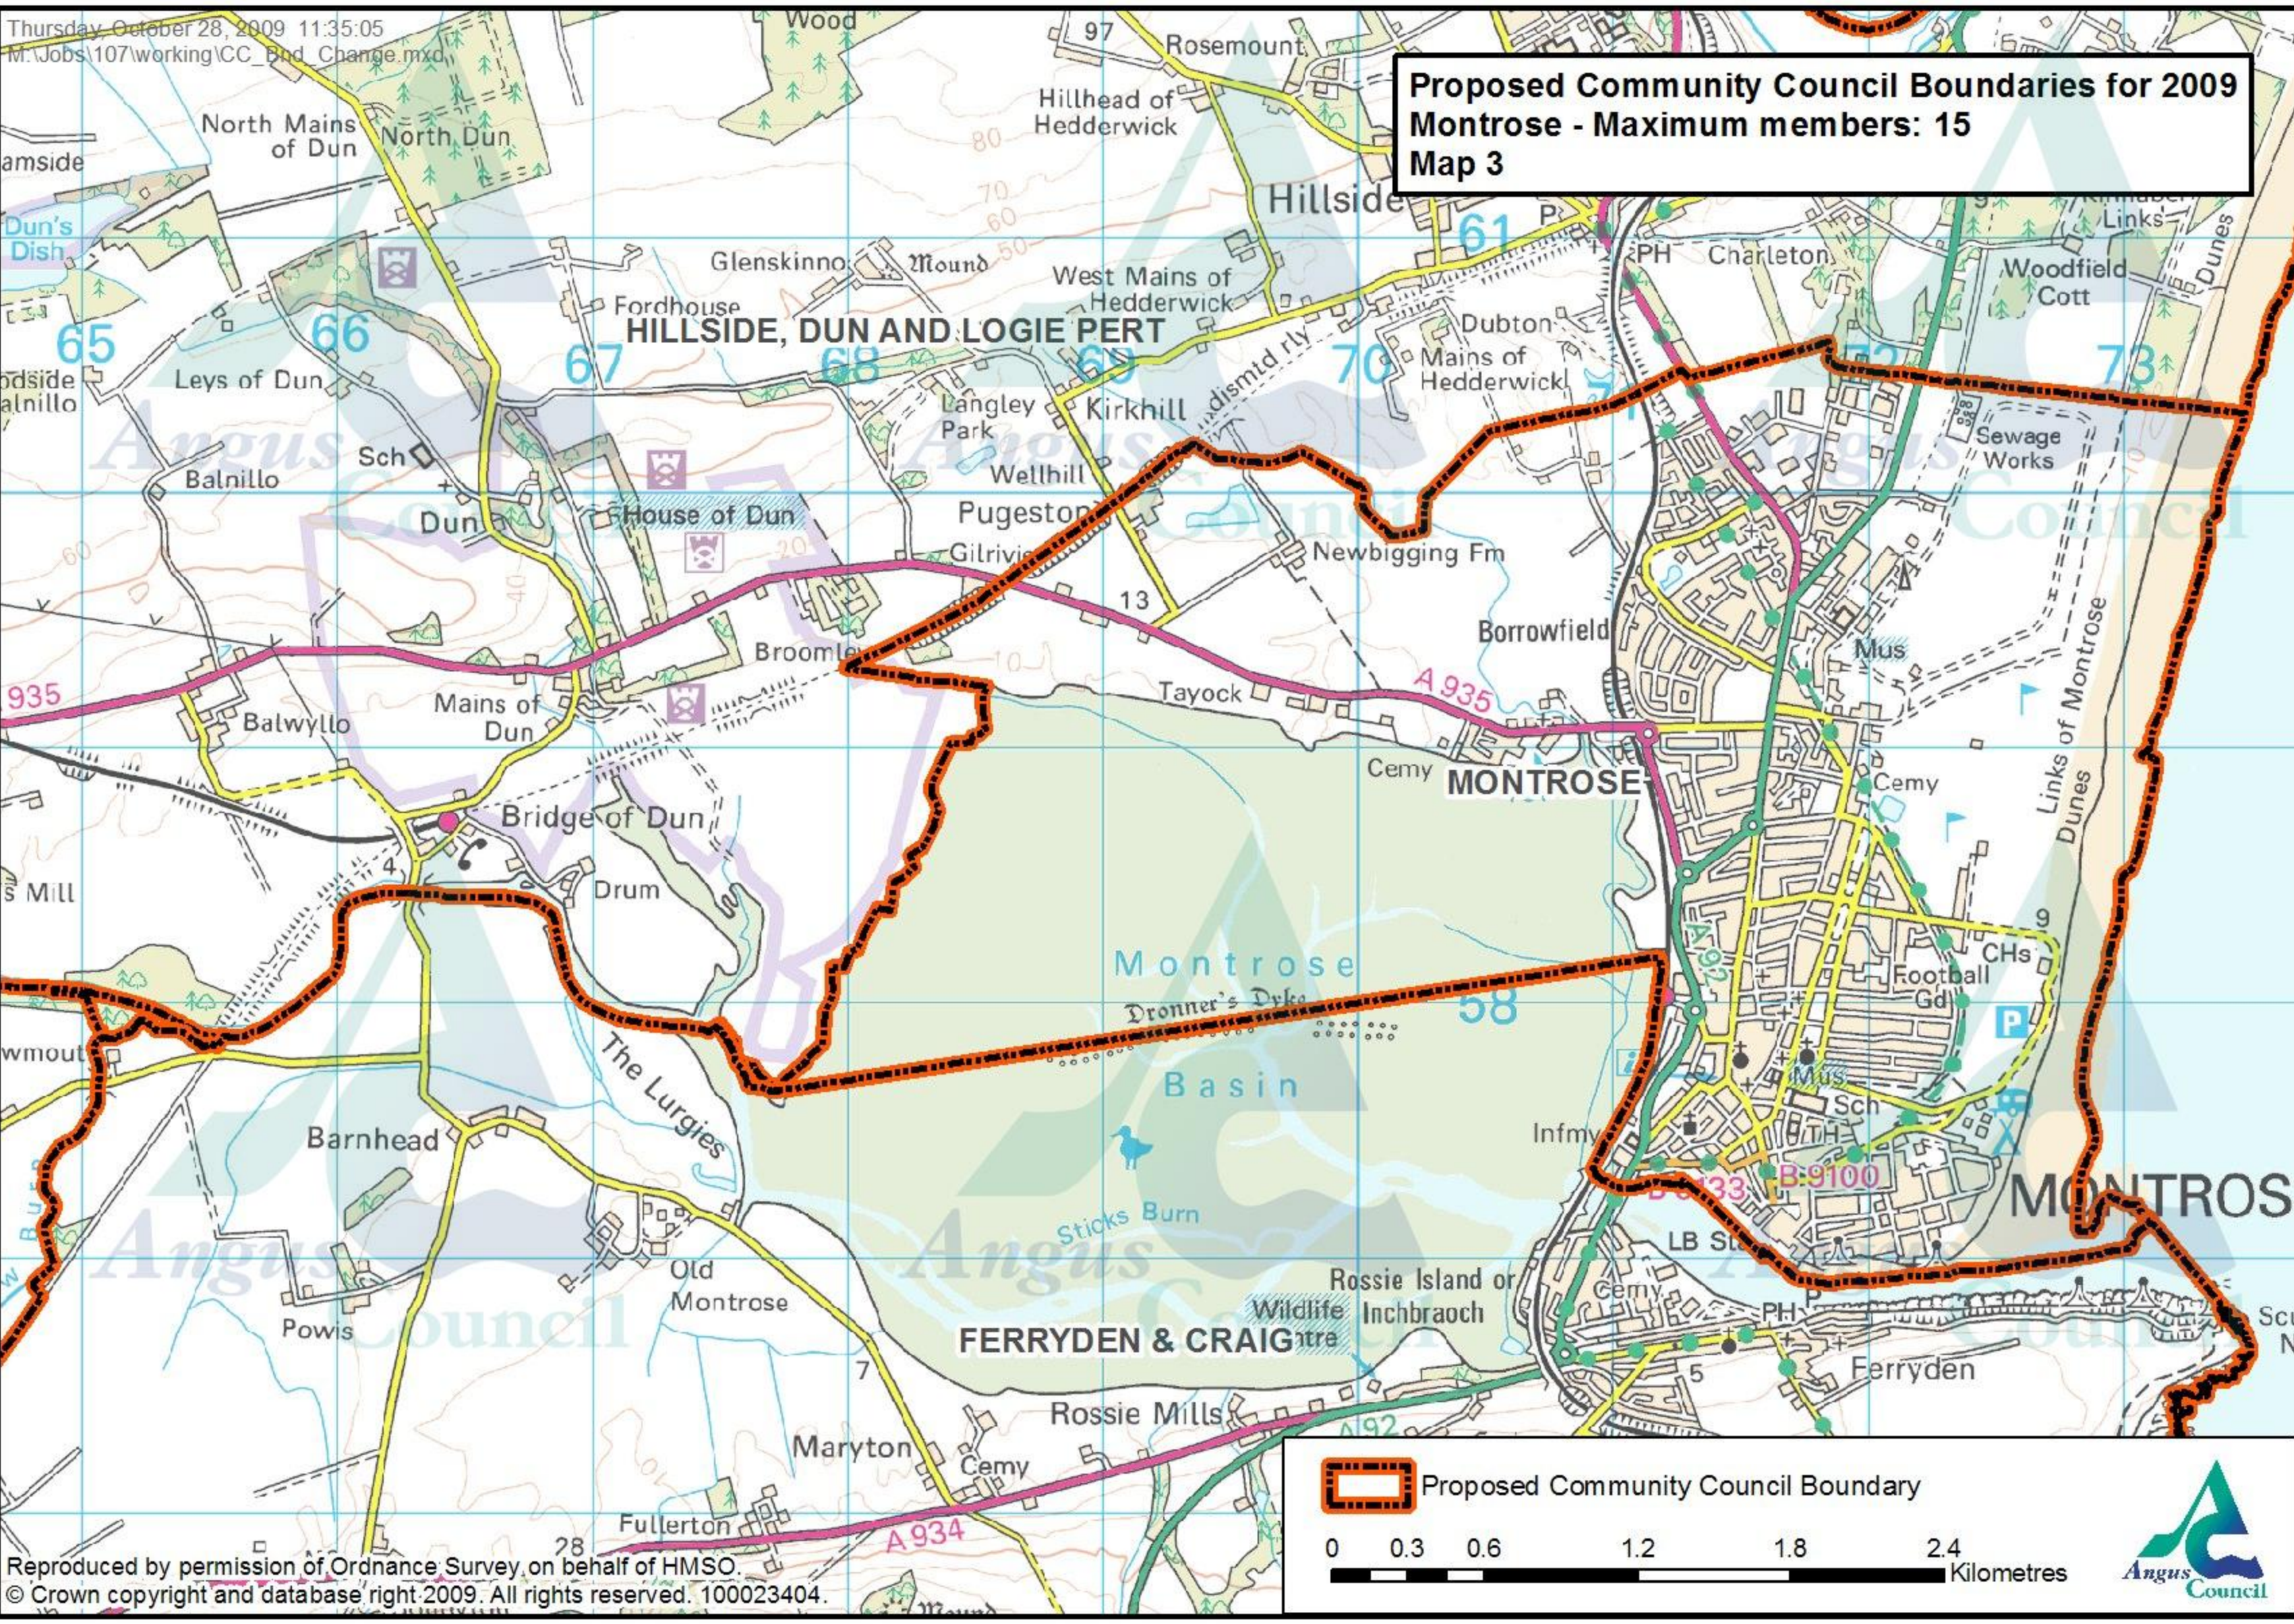

**Proposed Community Council Boundaries for 2009**  
**Montrose - Maximum members: 15**  
**Map 3**

Proposed Community Council Boundary

0 0.3 0.6 1.2 1.8 2.4 Kilometres