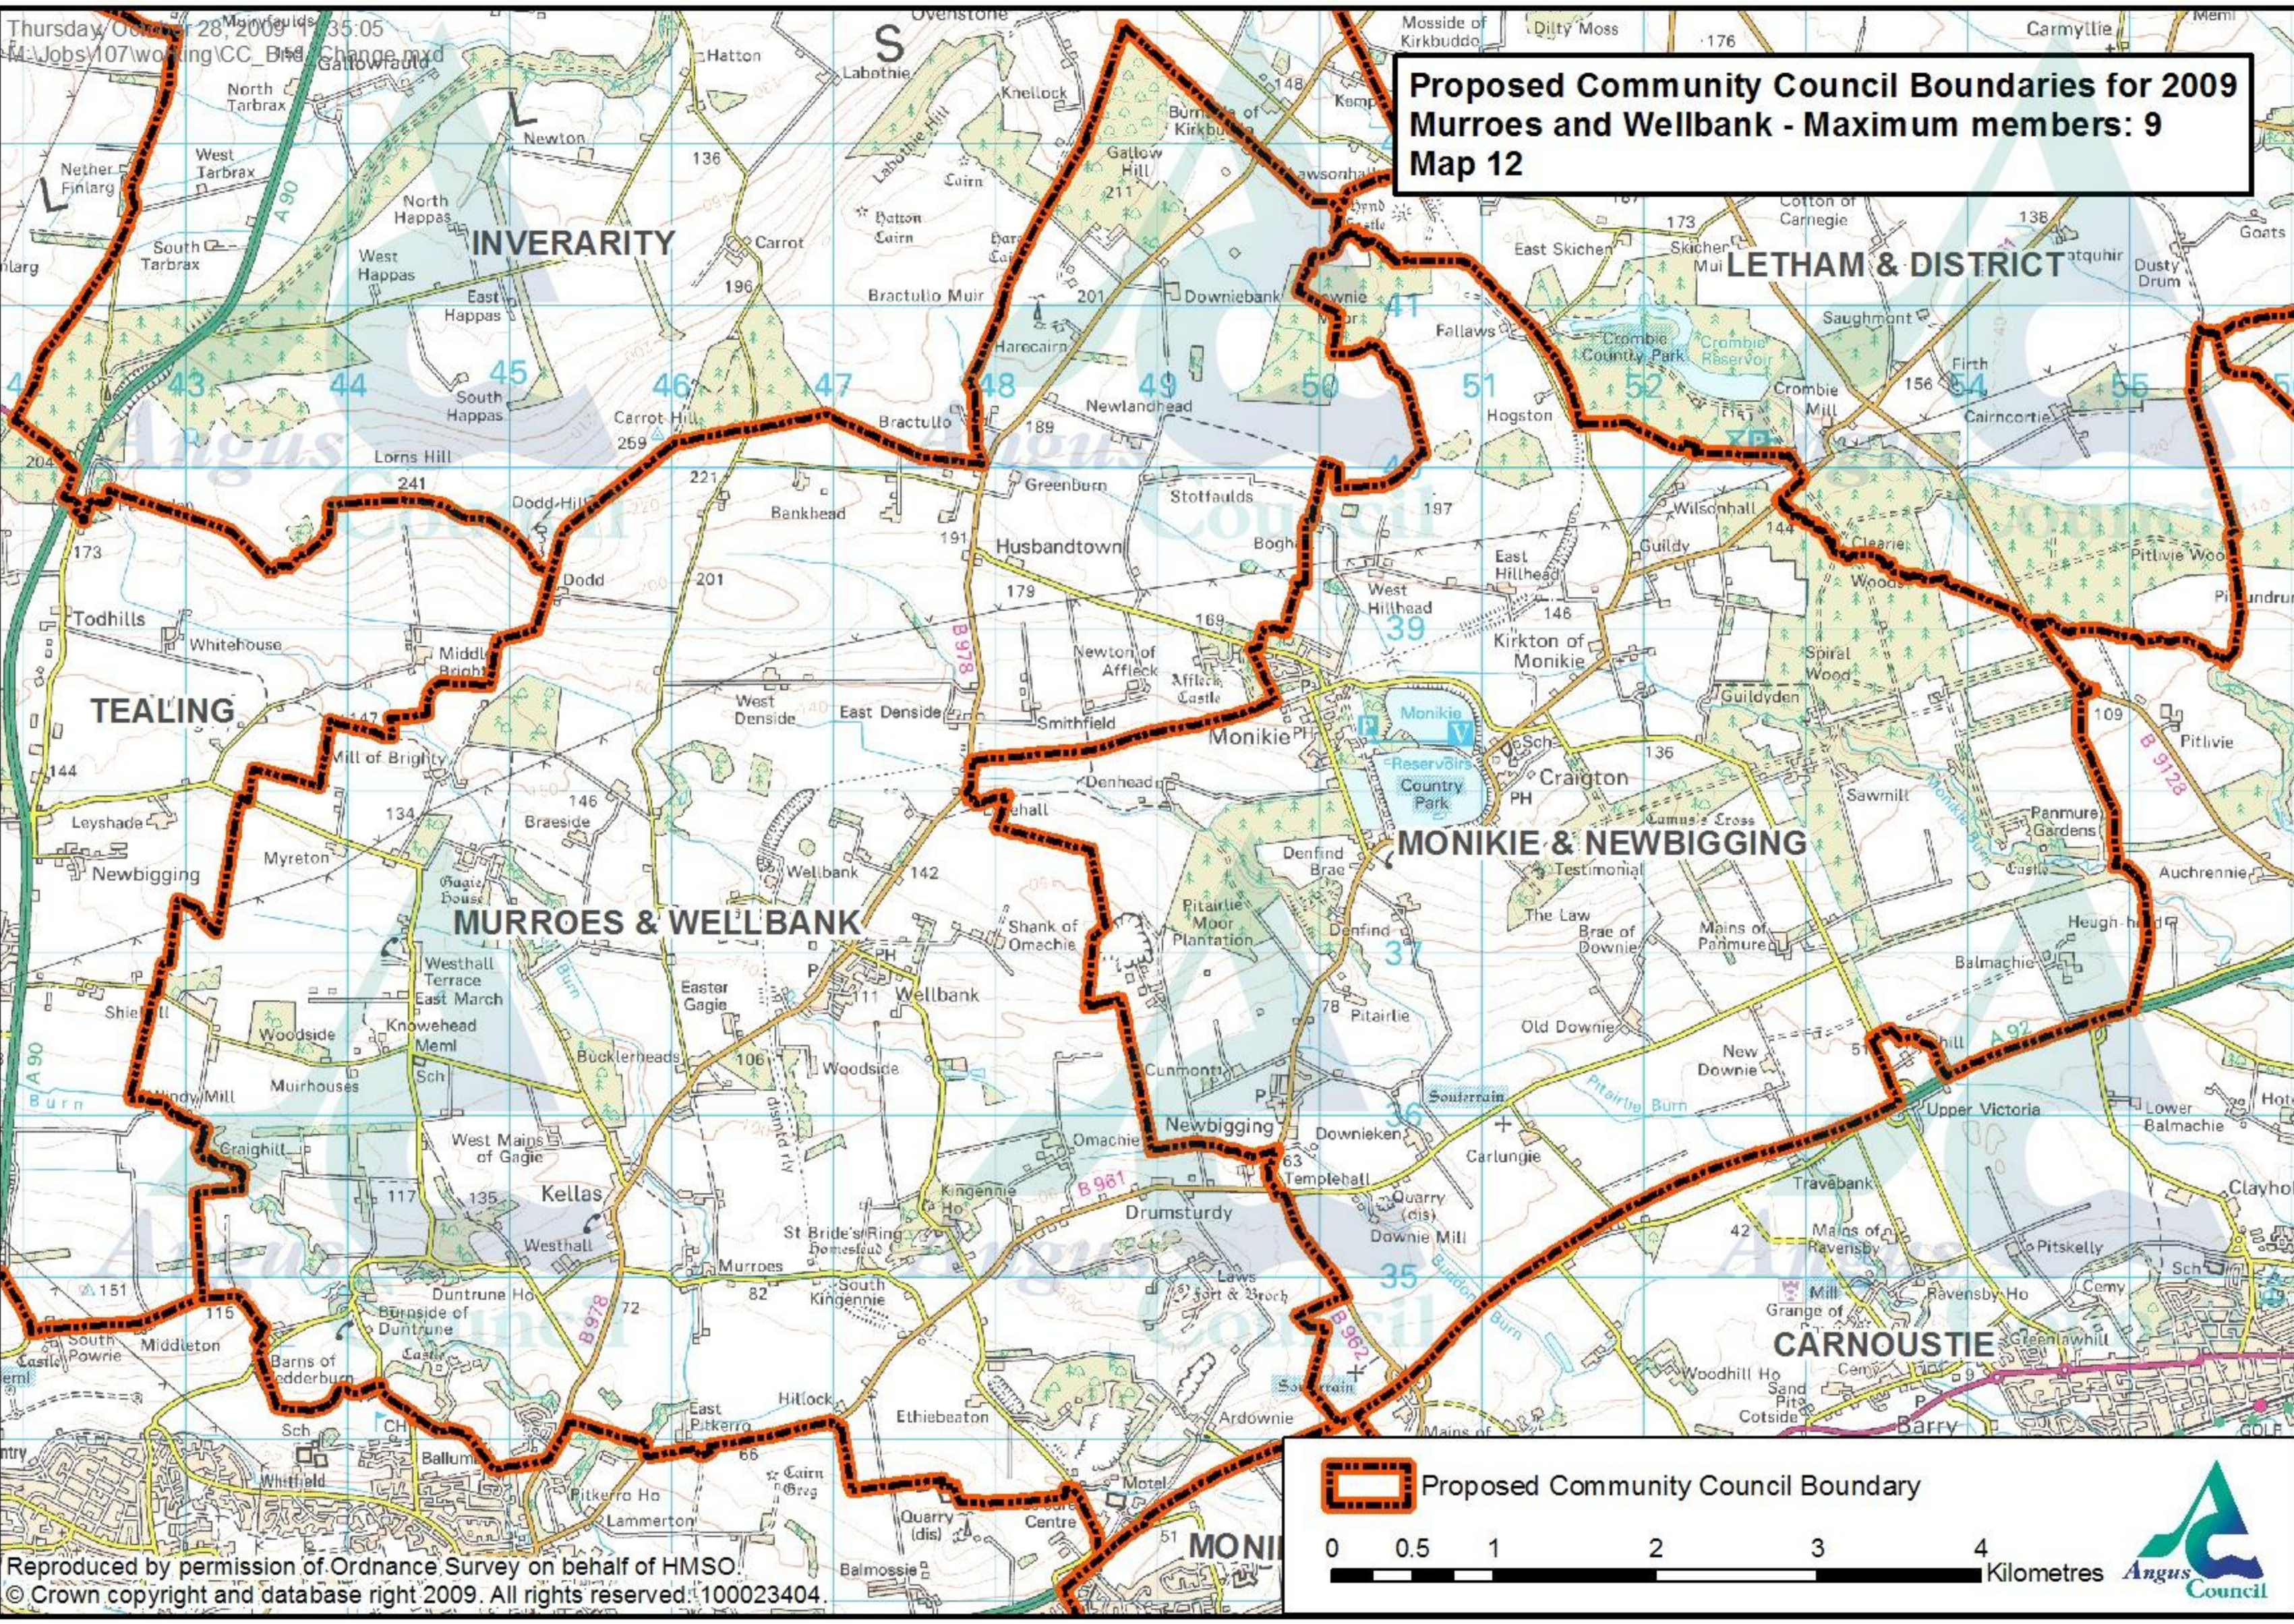

Thursday, October 28, 2009 13:05
M:\Jobs\107\working\CC_B... Change.mxd

**Proposed Community Council Boundaries for 2009
Murroes and Wellbank - Maximum members: 9
Map 12**

Proposed Community Council Boundary

0 0.5 1 2 3 4 Kilometres