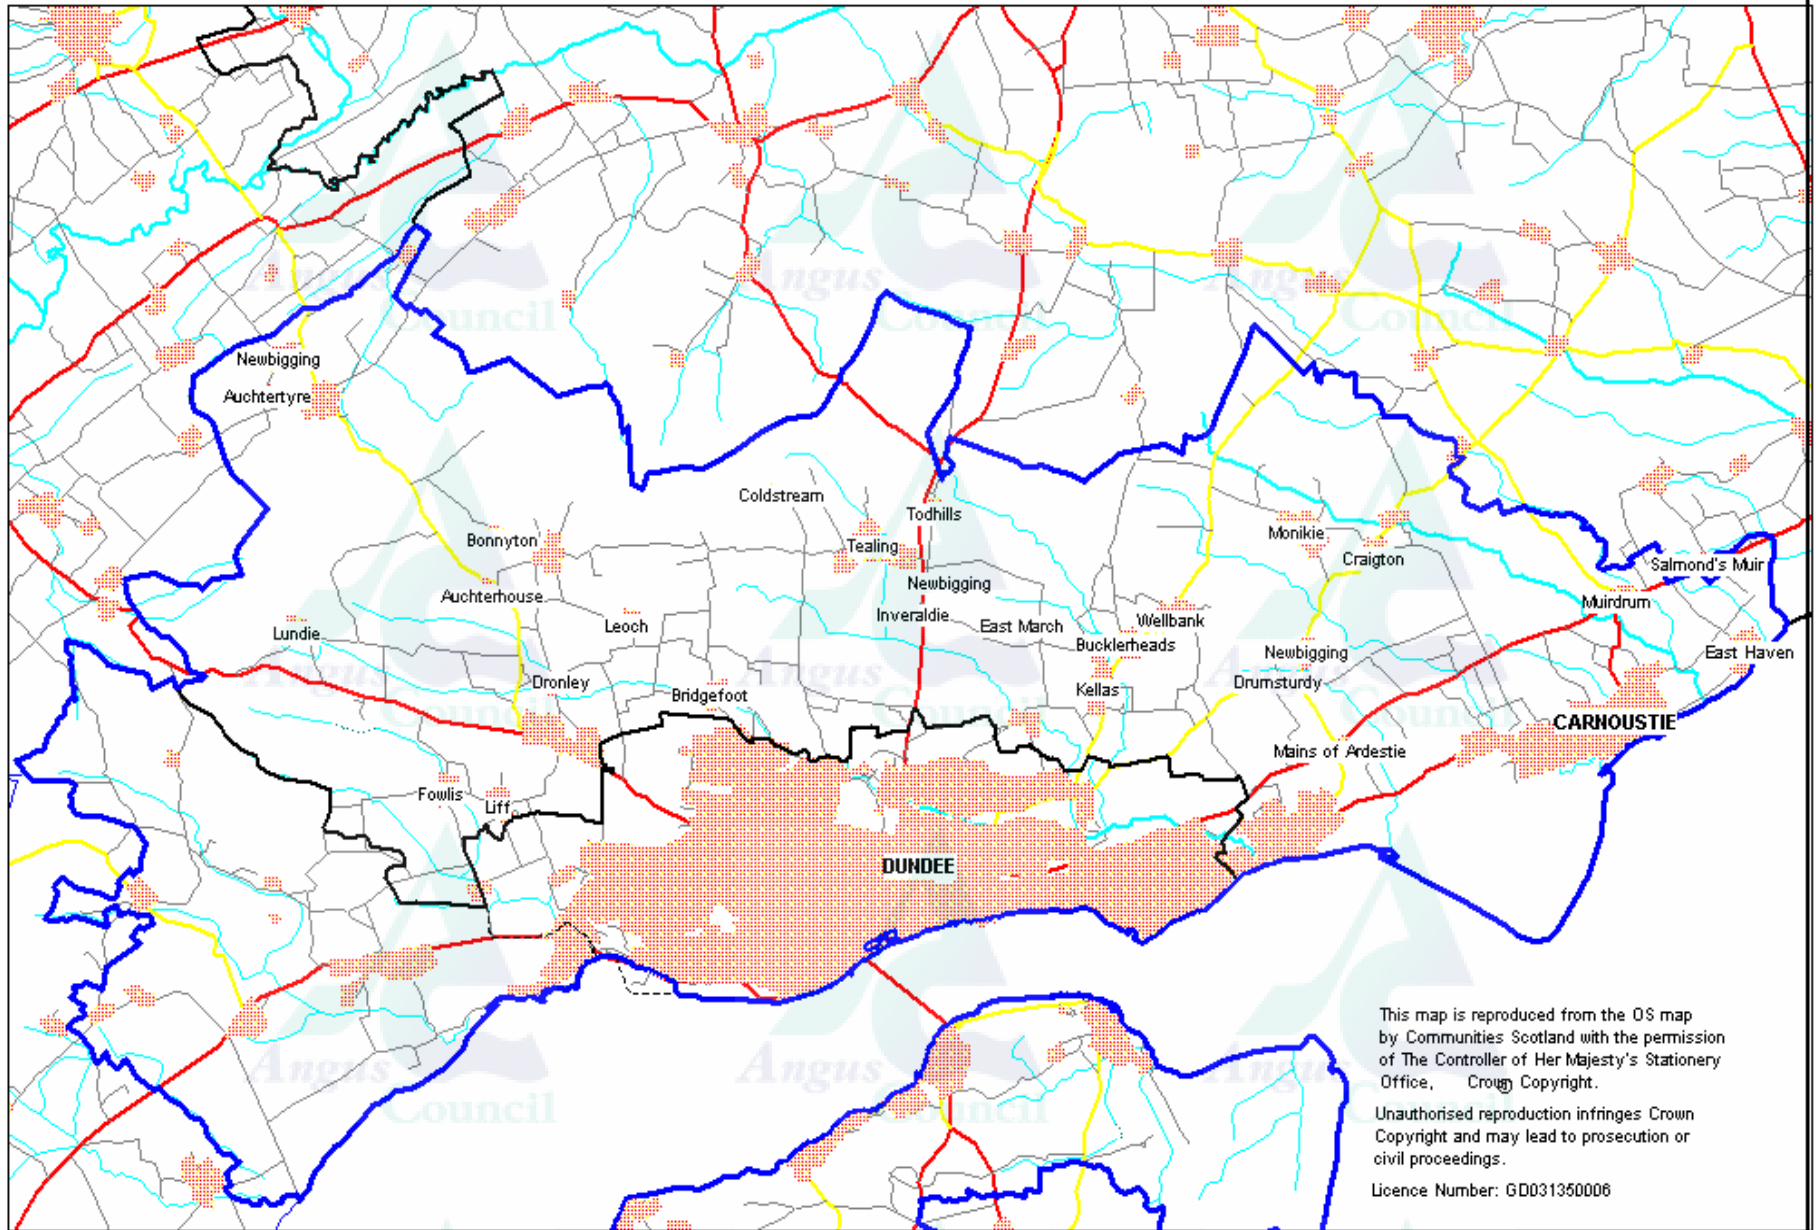

Dundee & South Angus HMA

This map is reproduced from the OS map by Communities Scotland with the permission of The Controller of Her Majesty's Stationery Office, Crown Copyright.

Unauthorised reproduction infringes Crown Copyright and may lead to prosecution or civil proceedings.