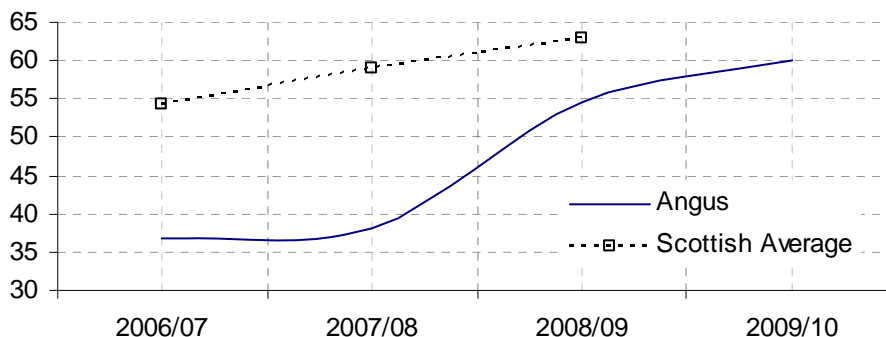

↑ Residential Accommodation Looked after children: Staff qualifications

	2006/07	2007/08	2008/09	2009/10
Angus	36.8	38.10	54.5	60.0
Scotland	54.2	58.9	63