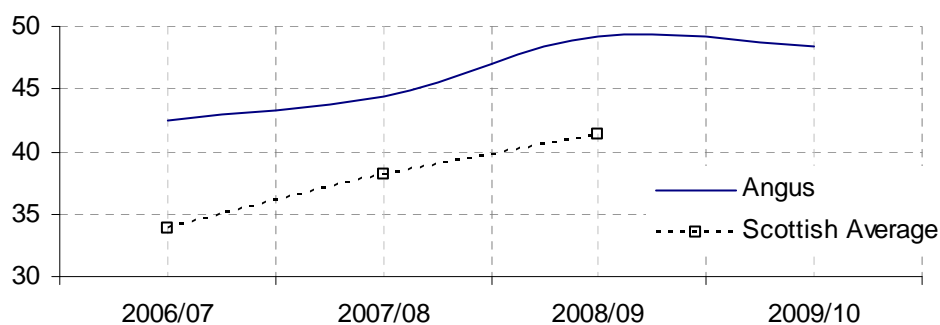

↓ Children's Reporter Liaison - % of reports submitted within target time

	2006/07	2007/08	2008/09	2009/10
Angus	42.5	44.4	49.2	48.40
Scotland	33.8	38.2	41.3	

↓ Children's Reporter Liaison - seen by a supervising officer within 15 days