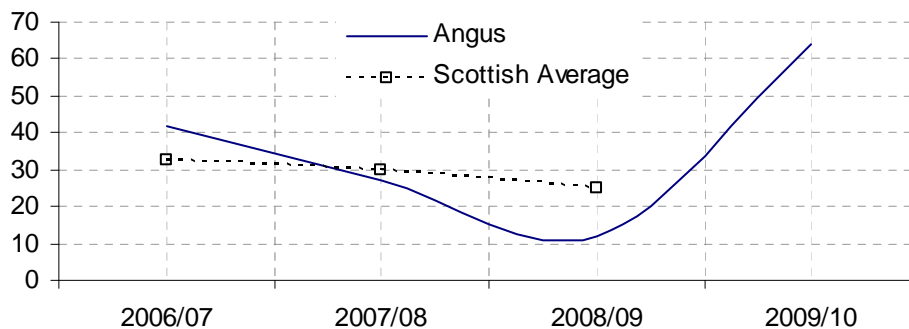

↑ Respite Care Children - % of respite nights not in a care home (children)

	2006/07	2007/08	2008/09	2009/10
Angus	41.8	27	11.9	63.8
Scotland	32.4	29.6	24.9