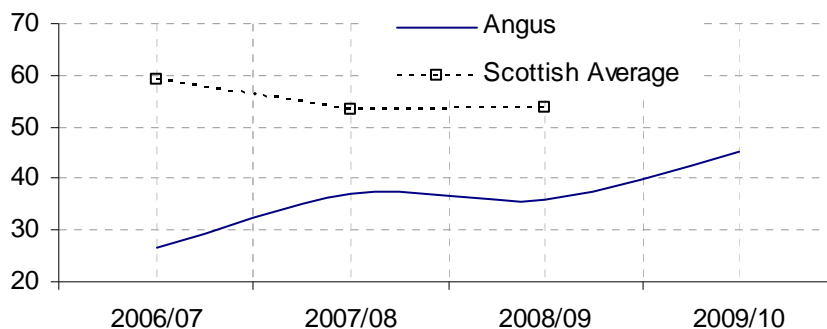

↑ Respite Care Children - Total respite nights provided per 1,000 population

	2006/07	2007/08	2008/09	2009/10
Angus	26.5	37	35.7	45.2
Scotland	59	53.3	53.7