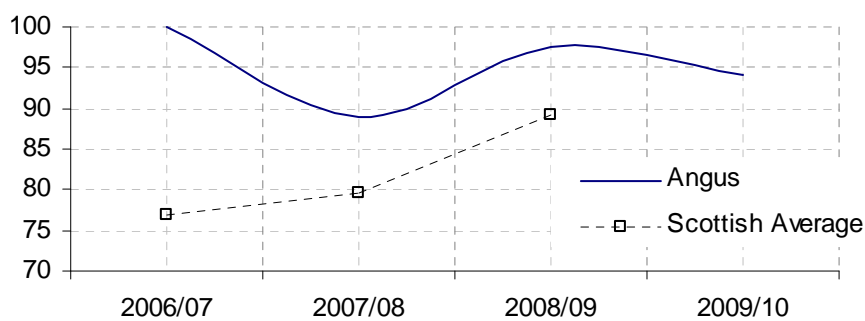

↓ Children's Reporter Liaison - seen by a supervising officer within 15 days

	2006/07	2007/08	2008/09	2009/10
Angus	100	88.9	97.6	94.1
Scotland	76.8	79.7	89.3