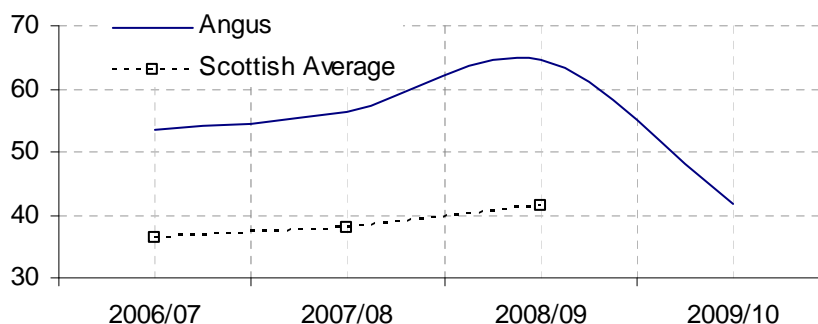

↓ Looked After Children - Academic Attainment - % attaining at least SCQF level 3 in English and Maths

	2006/07	2007/08	2008/09	2009/10
Angus	53.6	56.3	64.5	41.7
Scotland	36.3	37.9	41.5