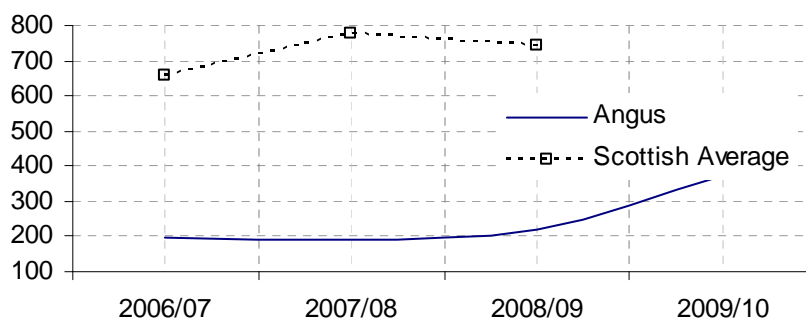

↑ Respite Care Children - Total daytime respite hours per 1,000 population

	2006/07	2007/08	2008/09	2009/10
Angus	198.6	189.8	222.2	374.5
Scotland	660	775.7	741.3