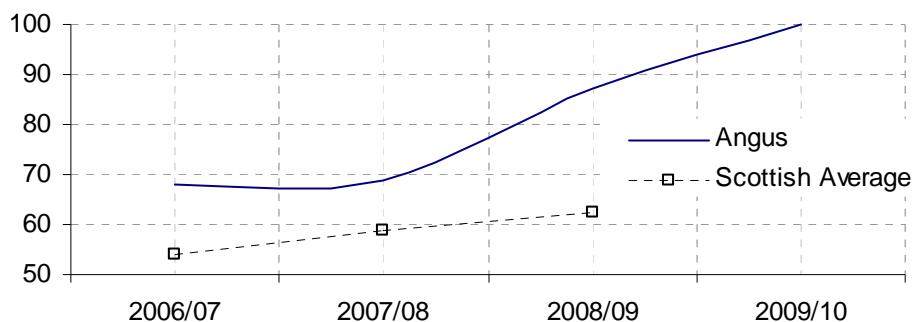

↓ Children's Reporter Liaison - % of reports submitted within target time

	2006/07	2007/08	2008/09	2009/10
Angus	42.5	44.4	49.2	48.40
Scotland	33.8	38.2	41.3	

↓ Children's Reporter Liaison - seen by a supervising officer within 15 days

	2006/07	2007/08	2008/09	2009/10
Angus	100	88.9	97.6	94.1
Scotland	76.8	79.7	89.3	

↑ Looked After Children - Academic Attainment - % attaining at least one SCQF level 3 (any subject)

	2006/07	2007/08	2008/09	2009/10
Angus	67.9	68.8	87.1	100
Scotland	54	58.8	62.5	