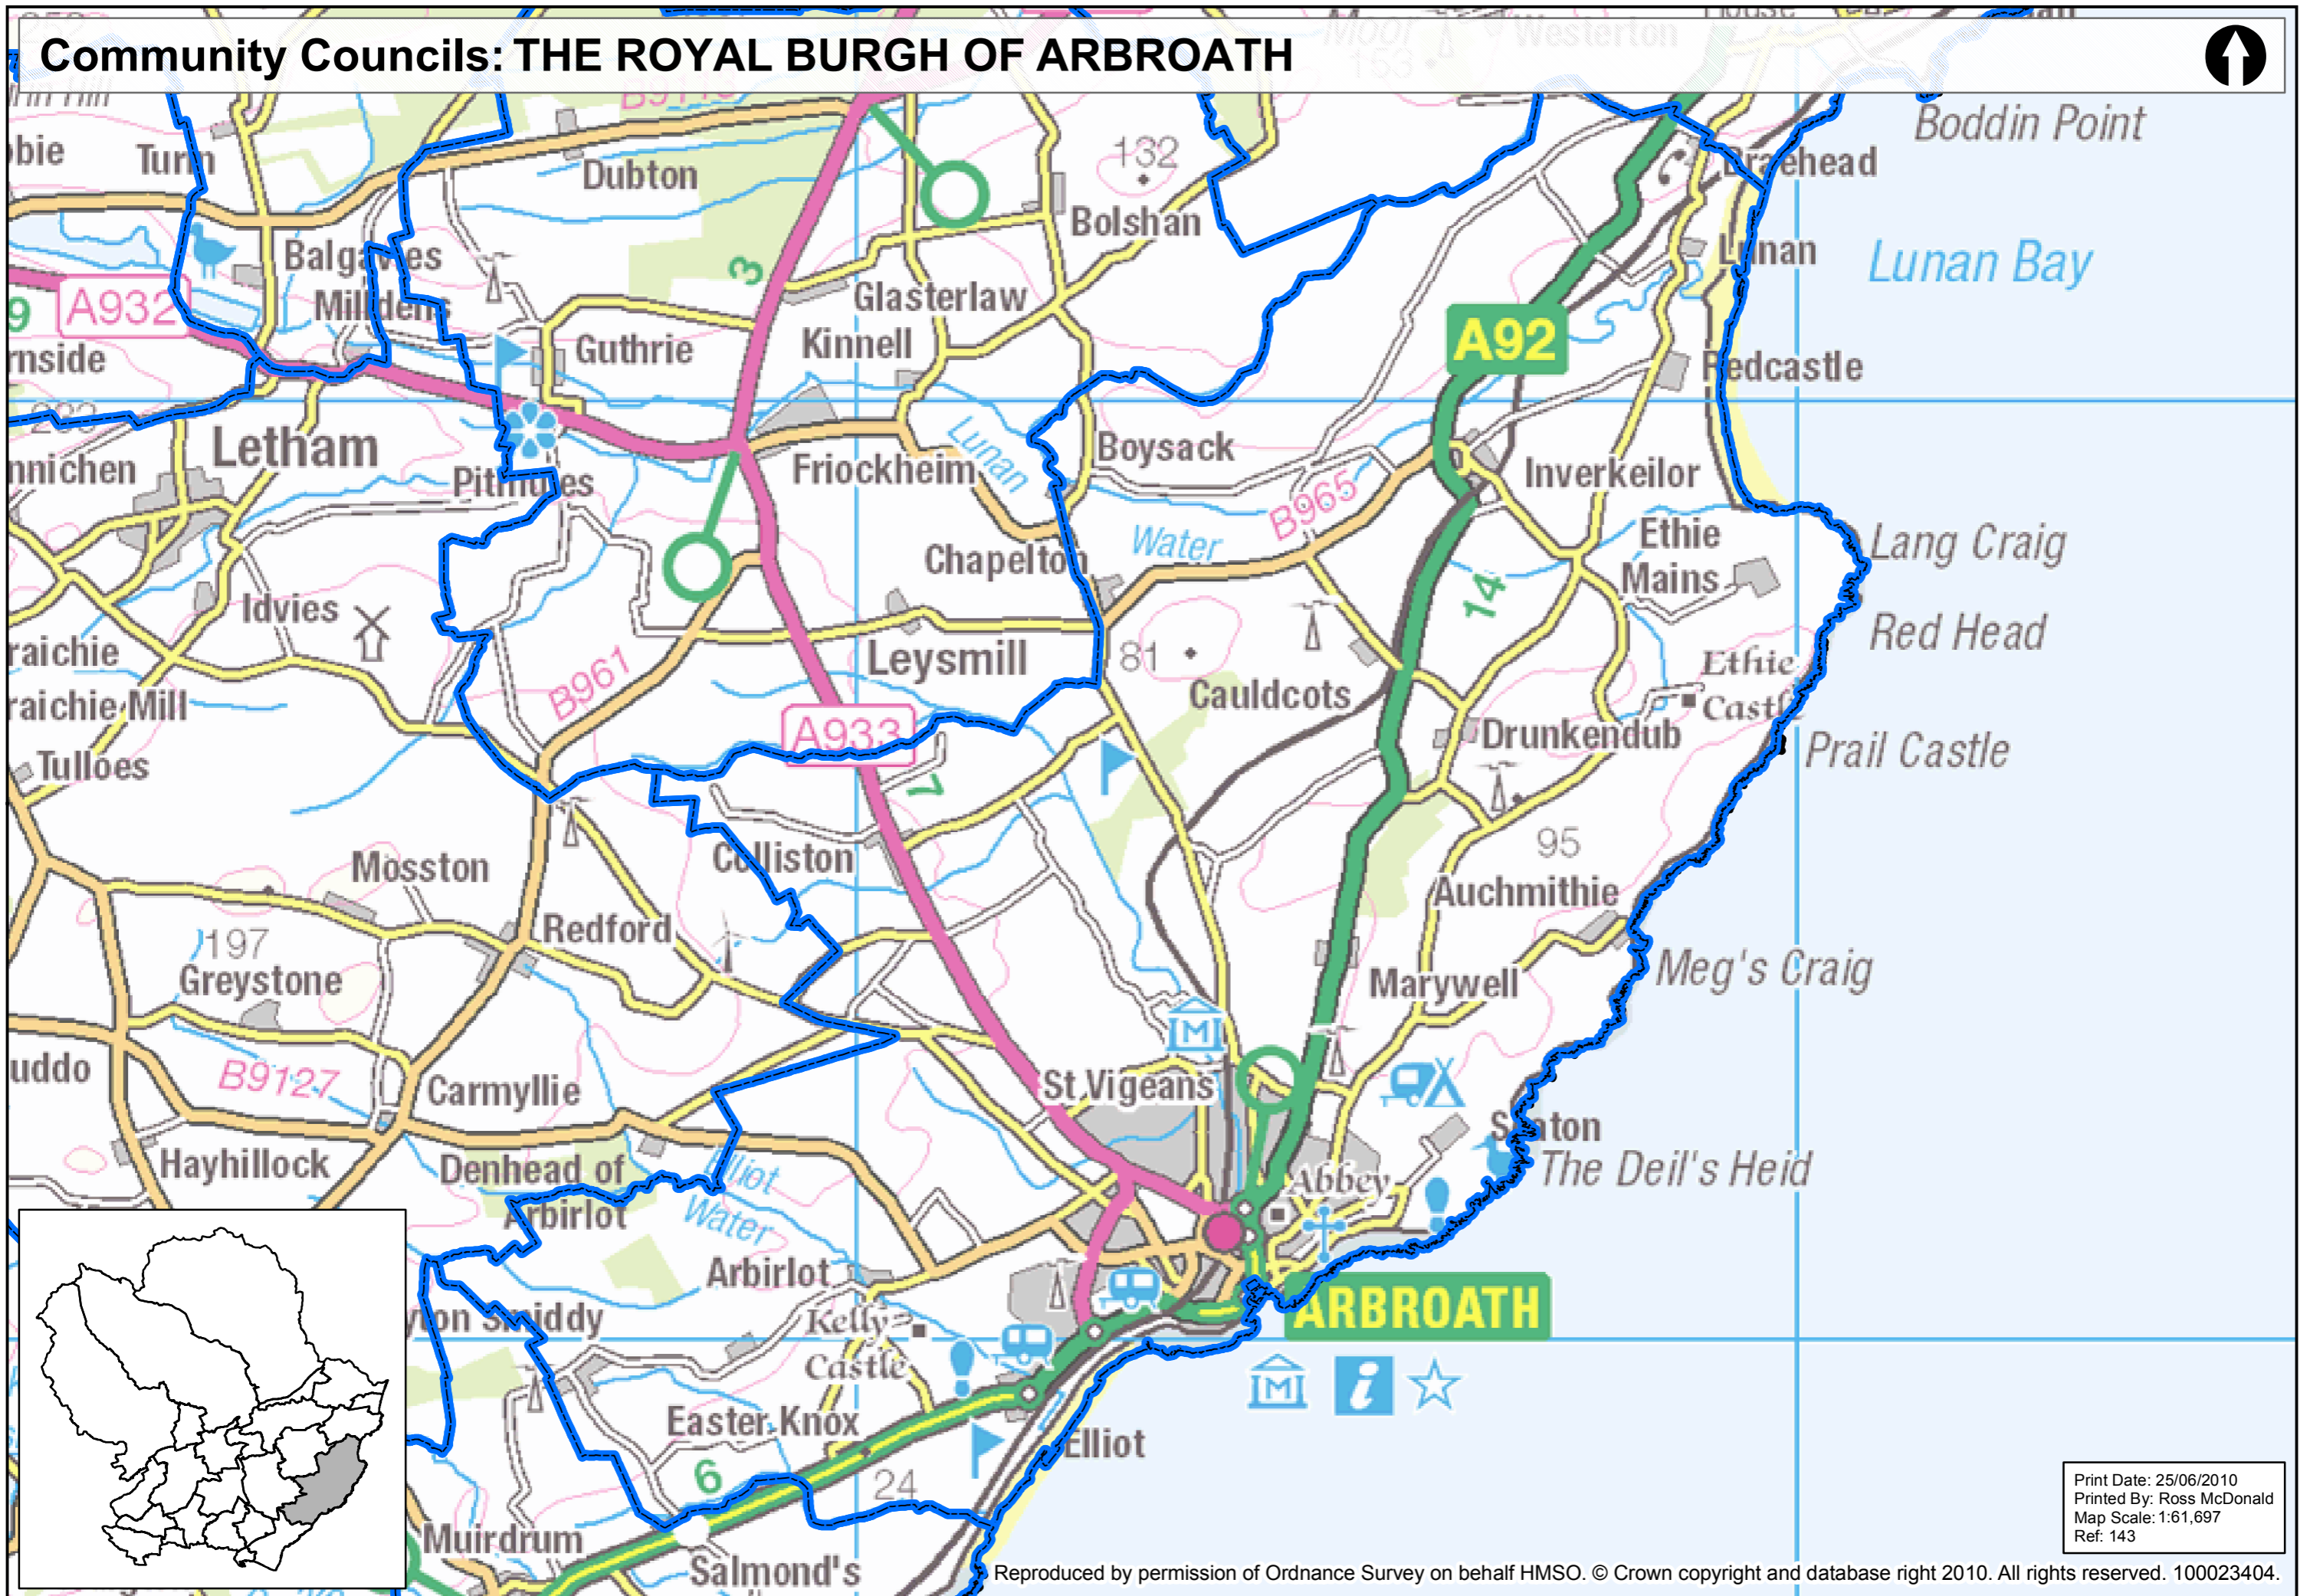

Community Councils: THE ROYAL BURGH OF ARBROATH

Print Date: 25/06/2010
Printed By: Ross McDonald
Map Scale: 1:61,697
Ref: 143