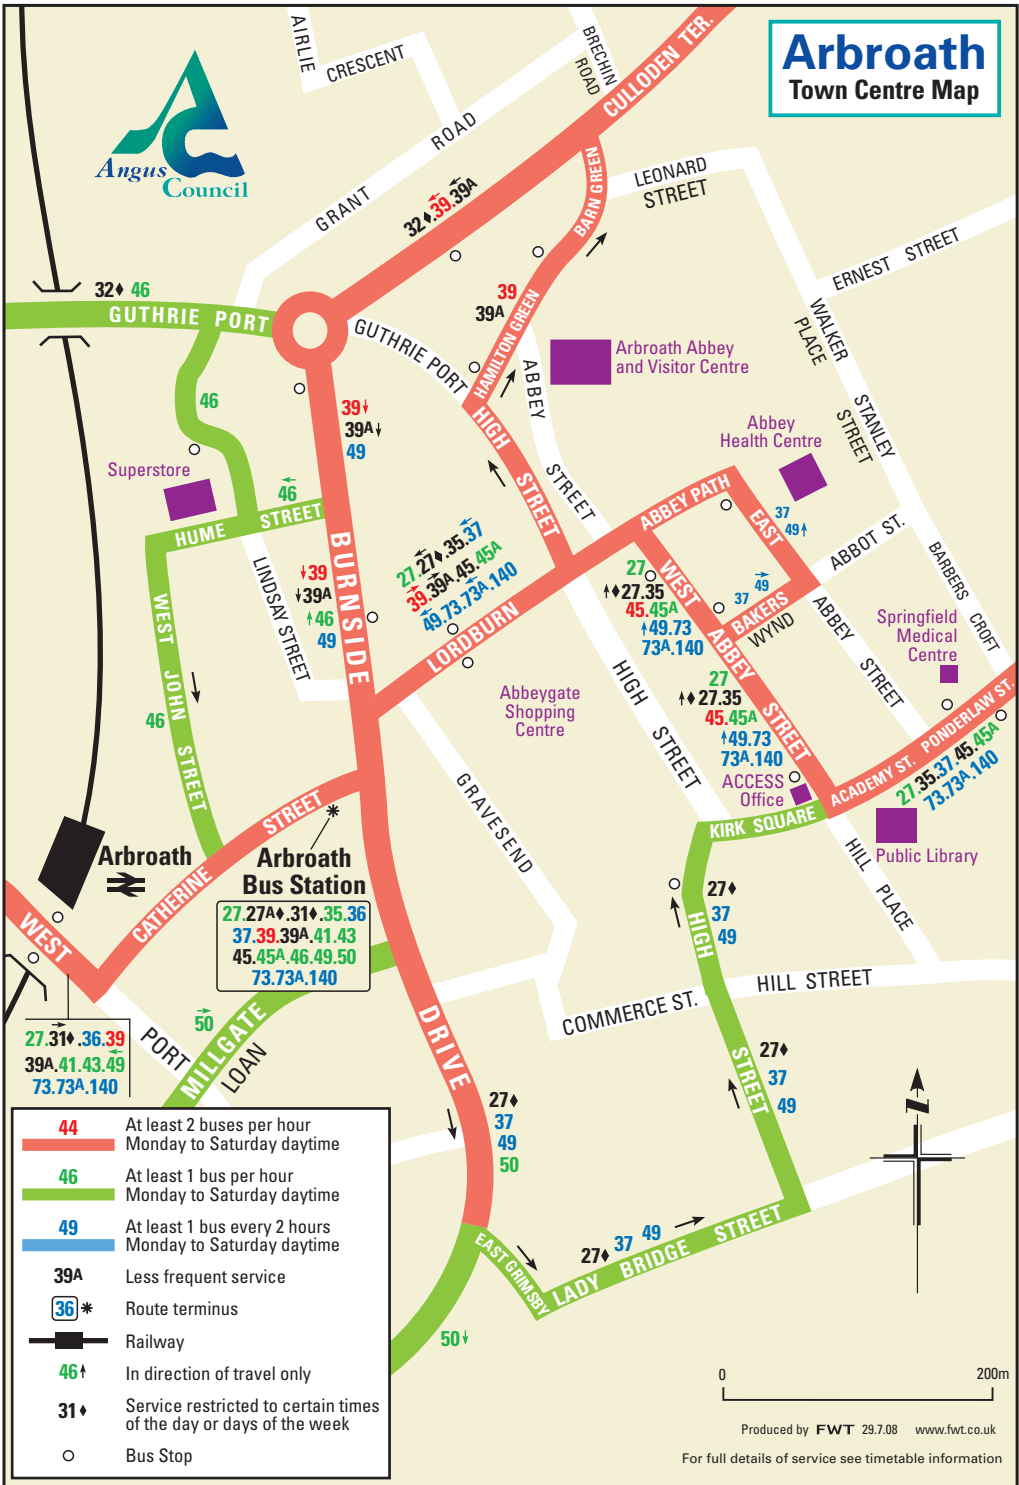

# Arbroath Town Centre Map

**Arbroath Bus Station**  
 27.27A.31.35.36  
 37.39.39A.41.43  
 45.45A.46.49.50  
 73.73A.140

27.31.36.39  
 39A.41.43.49  
 73.73A.140

- 44 At least 2 buses per hour Monday to Saturday daytime
- 46 At least 1 bus per hour Monday to Saturday daytime
- 49 At least 1 bus every 2 hours Monday to Saturday daytime
- 39A Less frequent service
- 36\* Route terminus
- Railway
- 46↑ In direction of travel only
- 31♦ Service restricted to certain times of the day or days of the week
- o Bus Stop