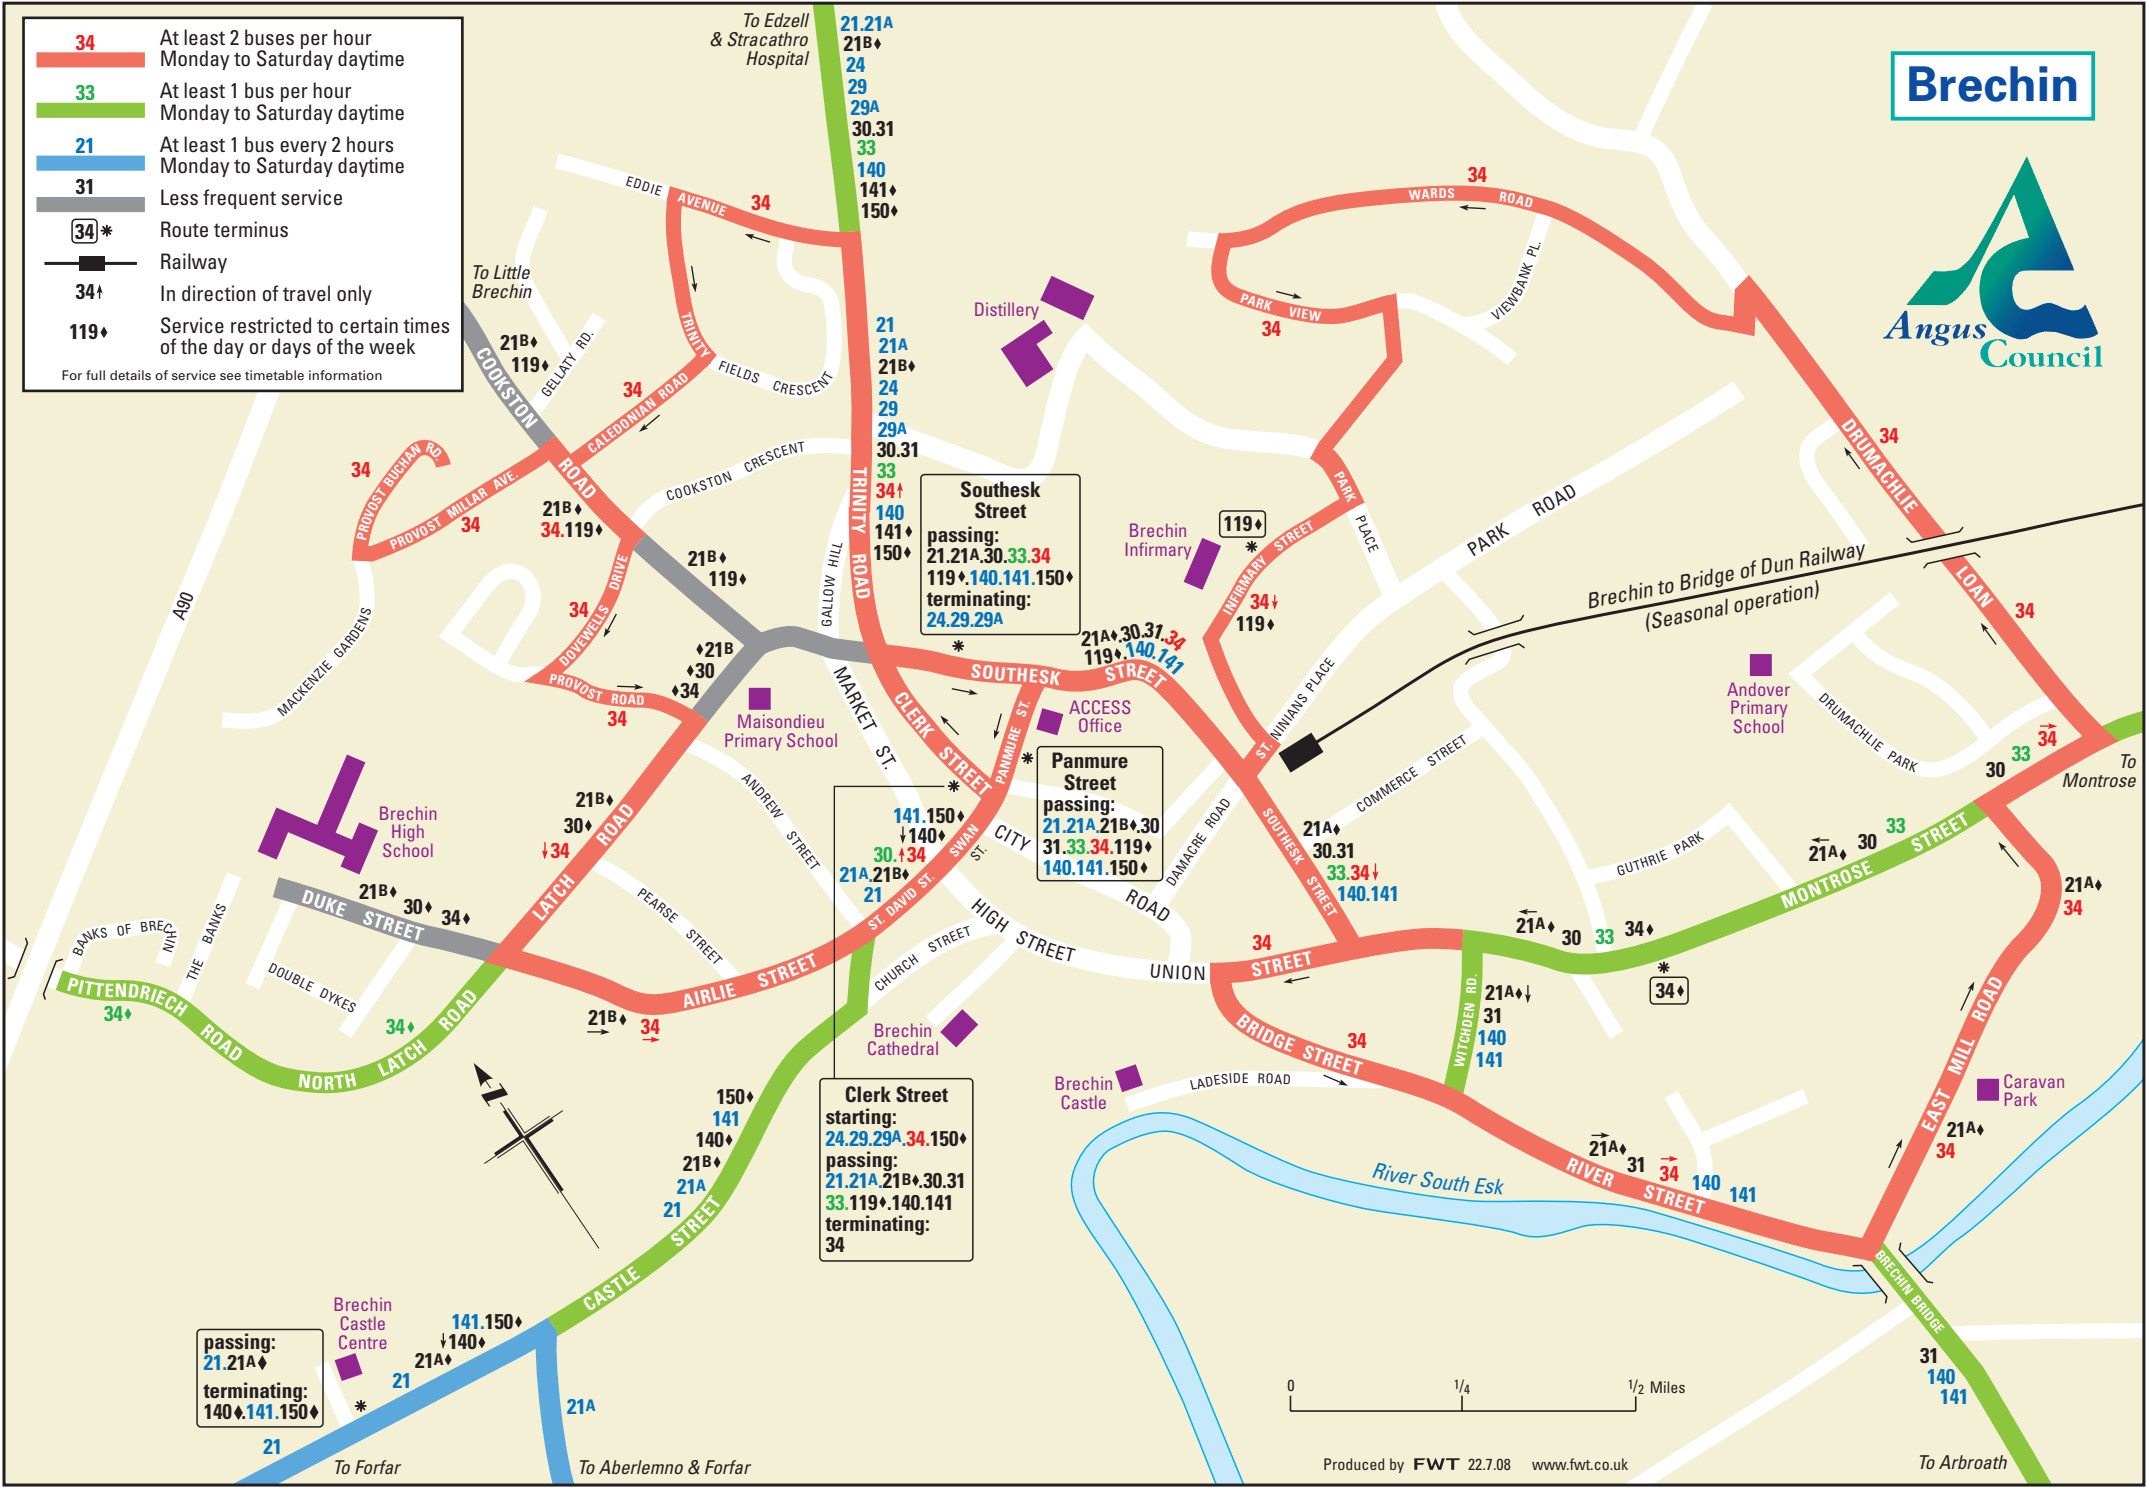

Brechin

- 34** At least 2 buses per hour
Monday to Saturday daytime
 - 33** At least 1 bus per hour
Monday to Saturday daytime
 - 21** At least 1 bus every 2 hours
Monday to Saturday daytime
 - 31** Less frequent service
 - 34*** Route terminus
 - Railway
 - 34↑** In direction of travel only
 - 119↓** Service restricted to certain times
of the day or days of the week
- For full details of service see timetable information

Southesk Street
 passing: 21.21A.30.33.34
 119↓.140.141.150↓
 terminating: 24.29.29A

Panmure Street
 passing: 21.21A.21B.30
 31.33.34.119↓
 140.141.150↓

Clerk Street
 starting: 24.29.29A.34.150↓
 passing: 21.21A.21B.30.31
 33.119↓.140.141
 terminating: 34

passing: 21.21A↓
 terminating: 140↓.141.150↓