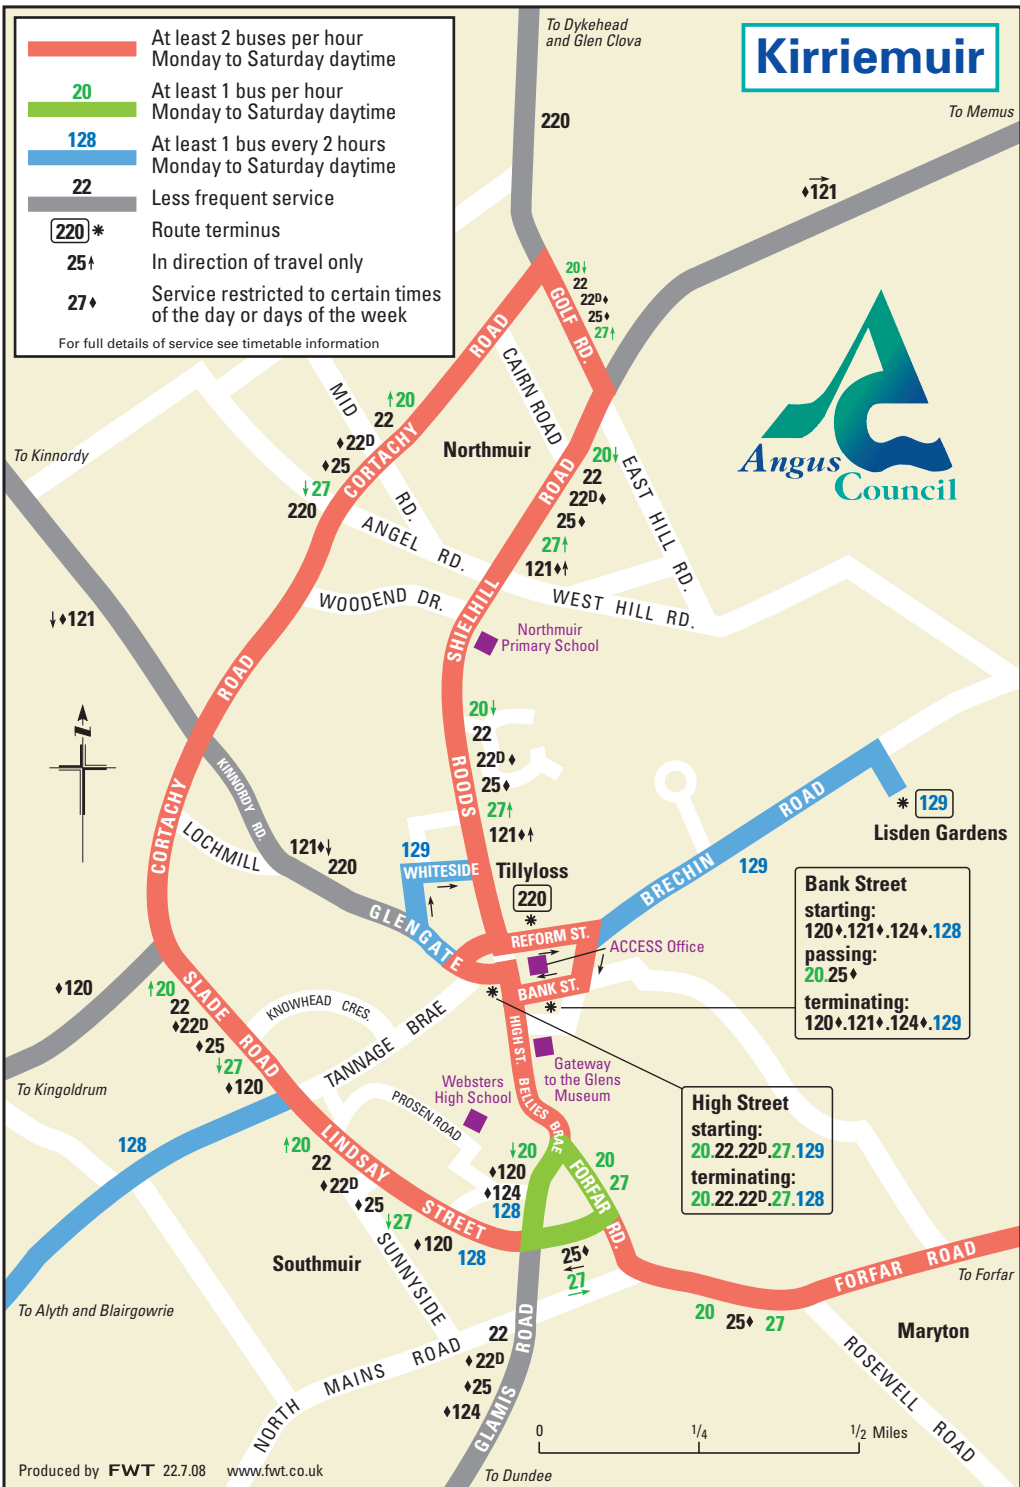

Kirriemuir

To Memus

- At least 2 buses per hour Monday to Saturday daytime
 - 20 At least 1 bus per hour Monday to Saturday daytime
 - 128 At least 1 bus every 2 hours Monday to Saturday daytime
 - 22 Less frequent service
 - 220* Route terminus
 - 25↑ In direction of travel only
 - 27↓ Service restricted to certain times of the day or days of the week
- For full details of service see timetable information

Bank Street
 starting: 120♦.121♦.124♦.128
 passing: 20.25♦
 terminating: 120♦.121♦.124♦.129

High Street
 starting: 20.22.22D♦.27.129
 terminating: 20.22.22D♦.27.128