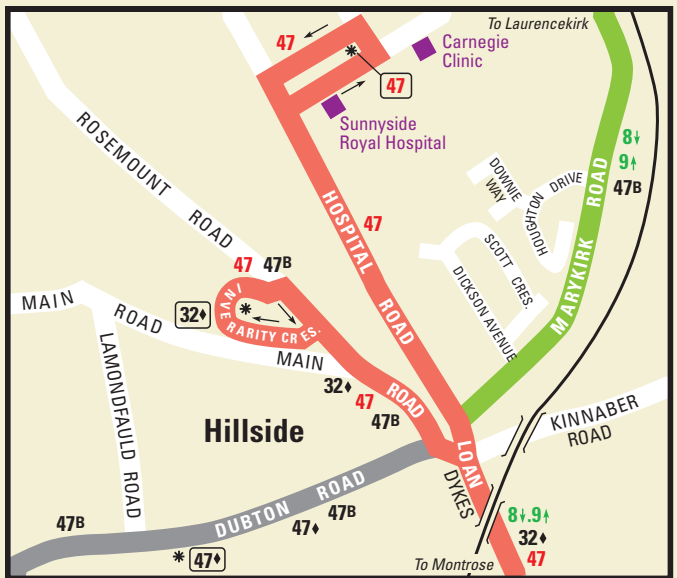

Montrose

High Street at Lloyds Pharmacy passing:
9.30.32♦.47.47B
48.52.107.113.X7
115♦.116♦
terminating:
39A

High Street at Co-op starting:
39A passing:
8.30.32♦
47.47B.48.52
107.113.115♦
116♦.X7
terminating:
30♦

Montrose Station
8.9.30.47
47B.48.52
107.113
115♦.116♦

Montrose Infirmary
32♦.39A.47B
115♦.116♦

1. **48** At least 2 buses per hour Monday to Saturday daytime
   - **39** At least 1 bus per hour Monday to Saturday daytime
   - **113** At least 1 bus every 2 hours Monday to Saturday daytime
   - **29** Less frequent service
   - **52*** Route terminus
   - Railway
   - **8†** In direction of travel only
   - **47♦** Service restricted to certain times of the day or days of the week
2. For full details of service see timetable information