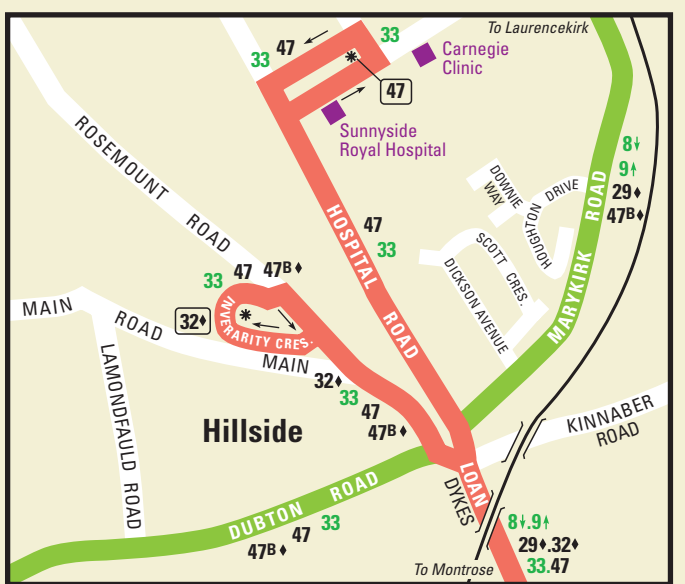

Montrose

High Street at Woolworth
 passing:
 7X.9.29+.30.32+
 33.47.47B+.48 +
 52.107.113.115+
 terminating:
 39.39A

High Street at WH Smith
 starting:
 39.39A
 passing:
 7X.8.29+.30.32+
 33.47.47B+.48
 52.107.113.115+
 terminating:
 30+

30+.32+.33
 39.39A.47B
 115+.116+.339+

7X.8.9.29+
 30.33.47
 47B+.48.52
 107.113.115+
 116+.117

- 48** At least 2 buses per hour Monday to Saturday daytime
 - 39** At least 1 bus per hour Monday to Saturday daytime
 - 113** At least 1 bus every 2 hours Monday to Saturday daytime
 - 29** Less frequent service
 - 52*** Route terminus
 - Railway
 - 8†** In direction of travel only
 - 47♦** Service restricted to certain times of the day or days of the week
- For full details of service see timetable information