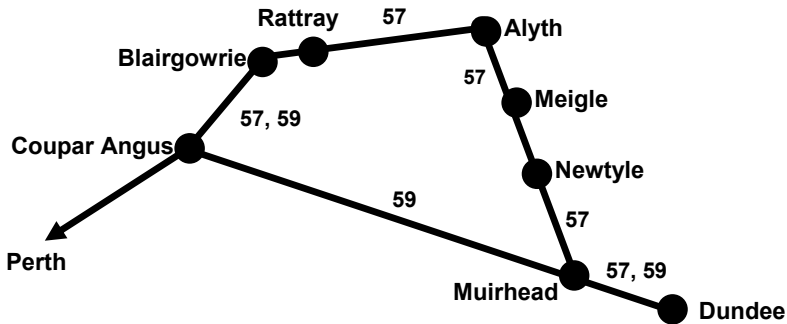

# Services 57 & 59 Bus Timetable

## Dundee - Muirhead - Newtyle/Piperdam - Blairgowrie - Coupar Angus

From 18 August 2008

**traveline**  
public transport info  
0871 200 22 33

## PASSENGER INFORMATION

This booklet contains details of the following services, effective from Monday 18 August 2008:

**Service 57:** Perth - Coupar Angus - Blairgowrie – Alyth – Newtyle – Muirhead - Dundee (**Daily**);  
**Service 59:** Blairgowrie – Coupar Angus – Piperdam – Muirhead – Dundee (**Mondays to Saturdays**).