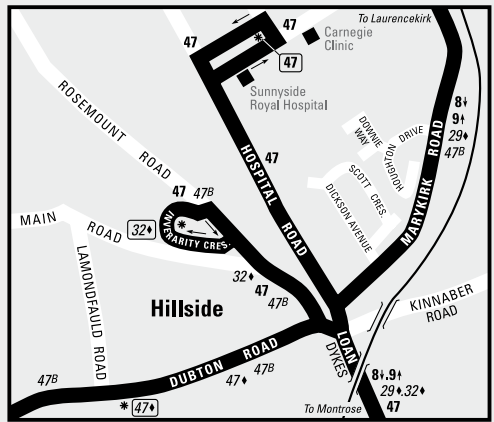

Montrose

High Street at Woolworth passing:
7X 8.29+ 30.32+
47.47B 48.52
107.113, 115+
116+ 117.339
terminating:
39.39A

High Street at WH Smith starting:
39.39A
passing:
7X 8.29+ 30.32+
47.47B 48.52
107.113, 115+
116+ 117.339+
terminating:
30+