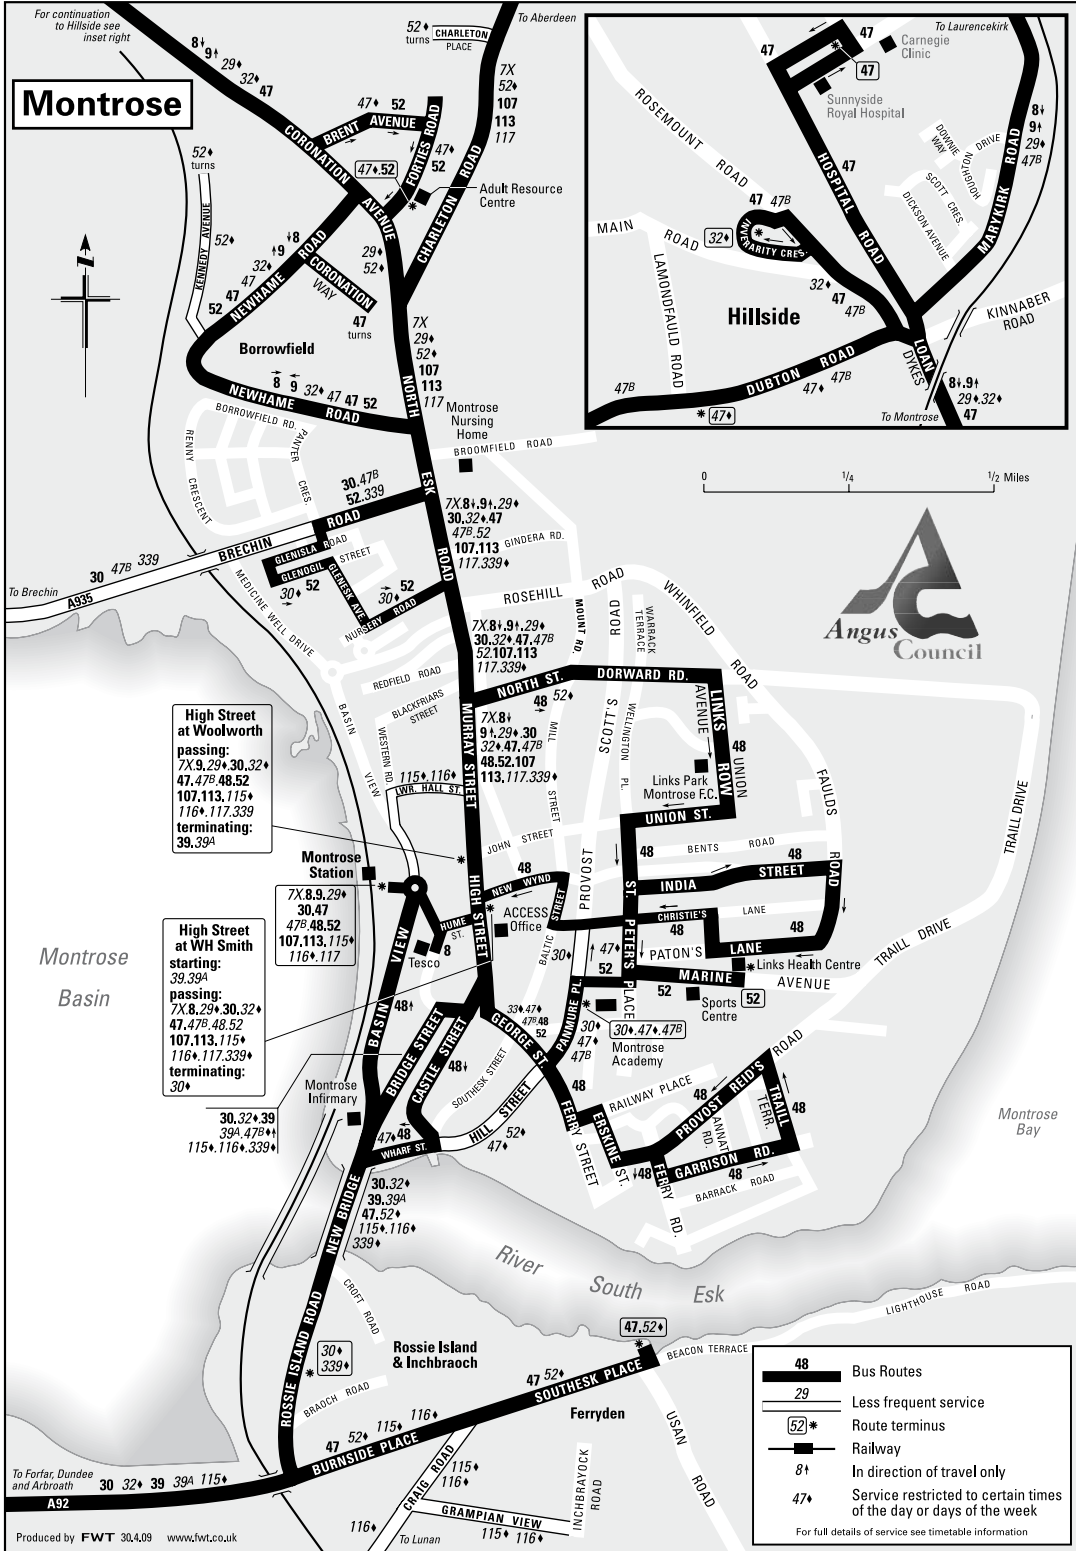

Montrose

High Street at Woolworth passing:
7X 8.29+ 30.32+
47.47B 48.52
107.113, 115+
116+ 117.339
terminating:
39.39A

High Street at WH Smith starting:
39.39A
passing:
7X 8.29+ 30.32+
47.47B 48.52
107.113, 115+
116+ 117.339+
terminating:
30+