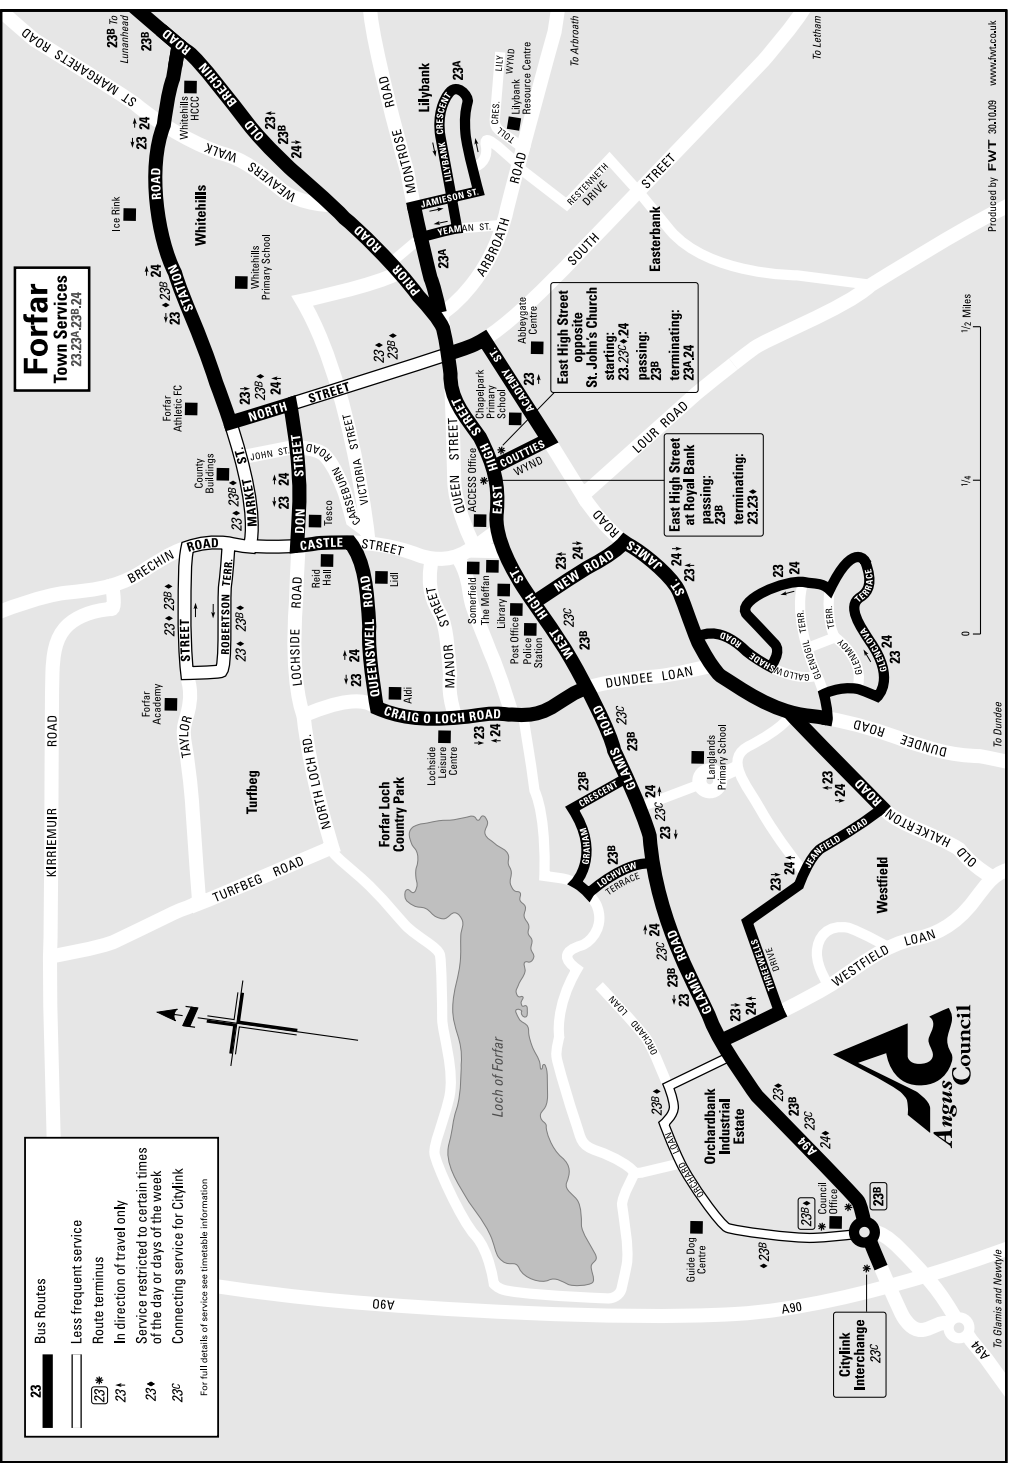

**Forfar
Town Services**
23, 23*, 23†, 23‡, 23††, 23‡‡

23 Bus Routes

1. Less frequent service
   - Route terminus
   - 23* In direction of travel only
   - 23† Service restricted to certain times of the day or days of the week
   - 23‡ Connecting service for Citylink
2. For full details of service see timetable information

East High Street opposite St. John's Church starting: 23, 23*, 24 passing: 23†, 23‡ terminating: 23††, 23‡‡

East High Street at Royal Bank passing: 23‡ terminating: 23, 23†

Citylink Interchange 23‡