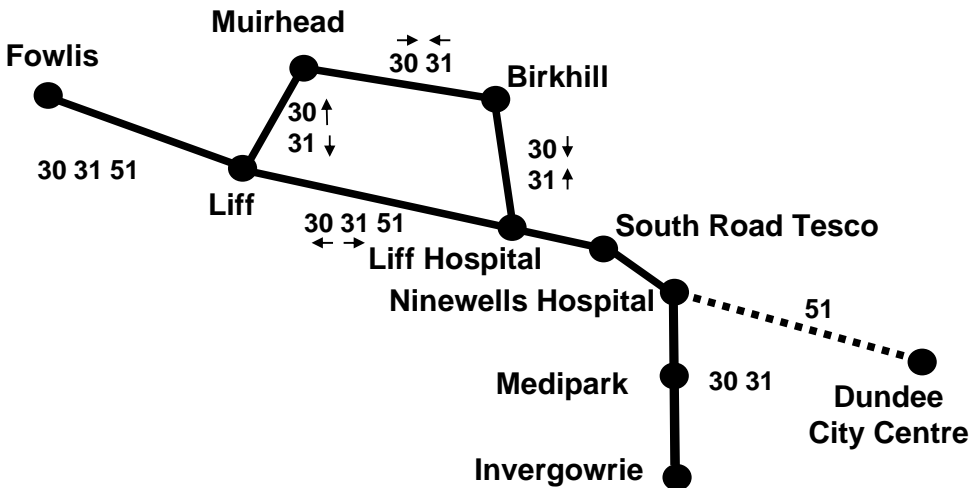

Services 30, 31 & 51

(includes summary of services to Liff Village)

national express **Dundee**

Stagecoach *Strathtay*

Invergowrie - Medipark – Ninewells Hospital –

Ninewells Hospital – Medipark - Invergowrie

From 21 February 2010

traveline

public transport info

0871 200 22 33