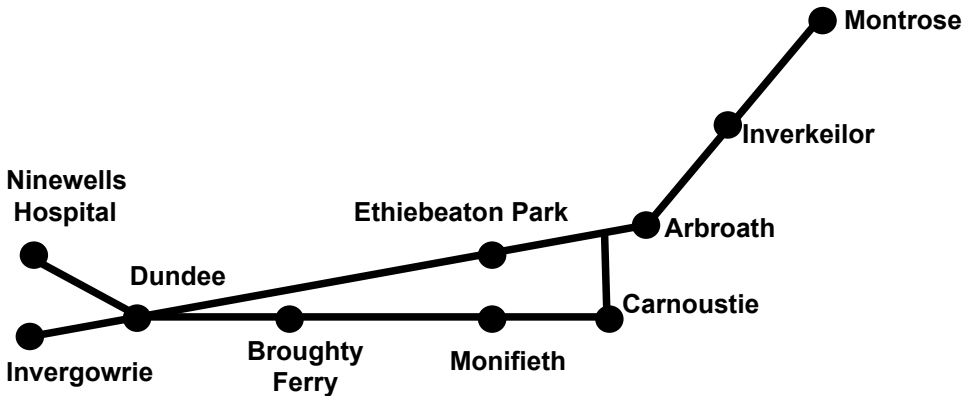

# Services 39, 39A, 73 & 73A Bus Timetable

## Montrose - Arbroath - Dundee - Ninewells Hospital/ Invergowrie ( includes all buses to and from Arbroath, Dundee & Ninewells Hospital/Invergowrie)

From March 2010 (Reprint)

**traveline**  
public transport info  
0871 200 22 33

## PASSENGER INFORMATION

This timetable contains details of local bus services that operate between Montrose, Arbroath, Dundee City Centre, Ninewells Hospital and Invergowrie. The timetable is effective from March 2010.