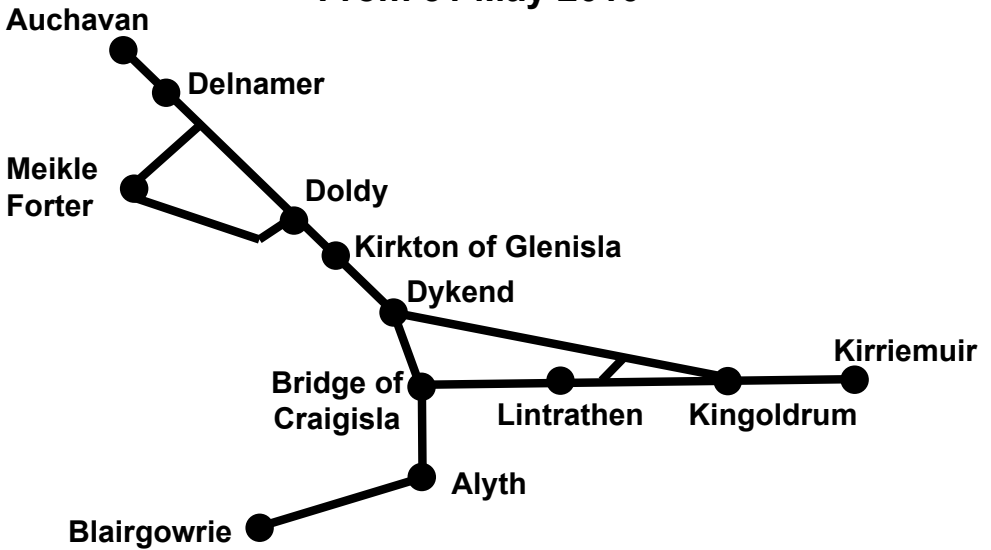

**Blairgowrie – Alyth – Glenisla – Auchavan
Kirriemuir – Craigisla OR Kirriemuir – Delnamer**

From 31 May 2010