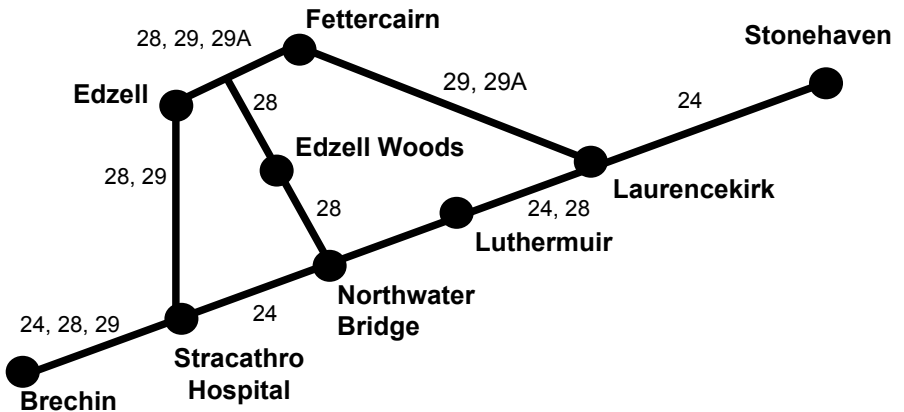

Brechin - Fettercairn - Luthermuir - Laurencekirk - Stonehaven

From 16 August 2010