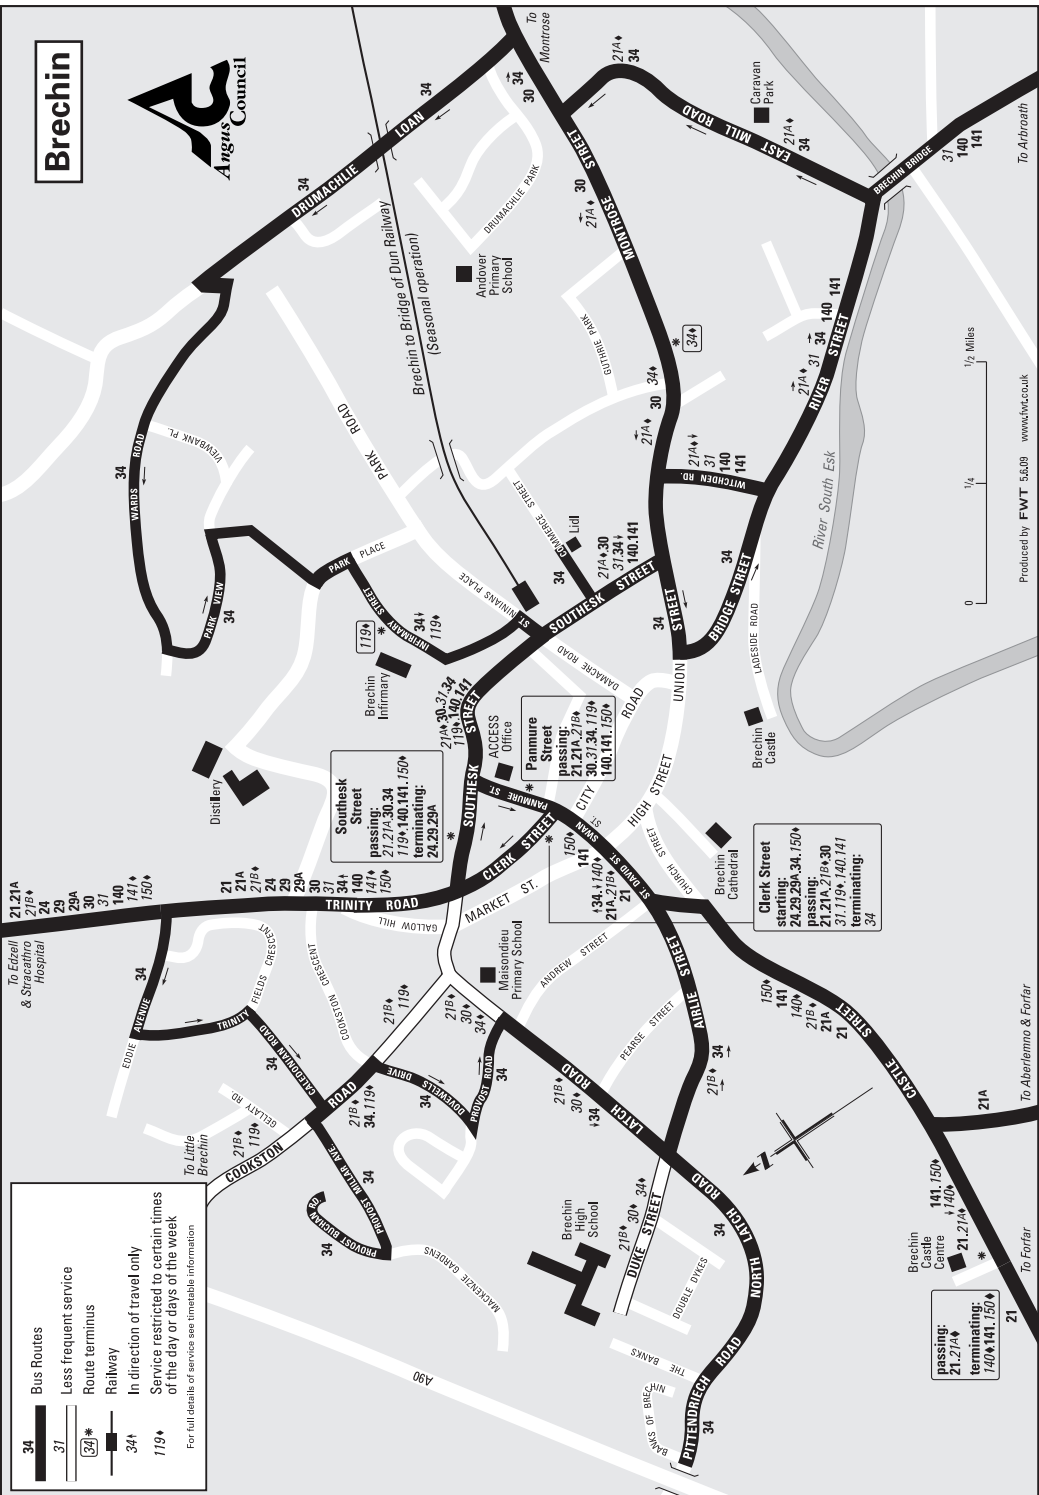

Bus Routes

- 34 Less frequent service
- 37 Route terminus
- 39 Railway
- 34† In direction of travel only
- 119* Service restricted to certain times of the day or days of the week

For full details of service see timetable information

Southesk Street
passing: 21.21A, 30, 34, 141, 141†, 150†
719*, 140, 141, 150*
terminating: 24, 29, 29A

Pannure Street
passing: 21.21A, 21B*, 30, 37, 34, 719*, 140, 141, 150*

Produced by FWT 5.6.09 www.fwt.co.uk