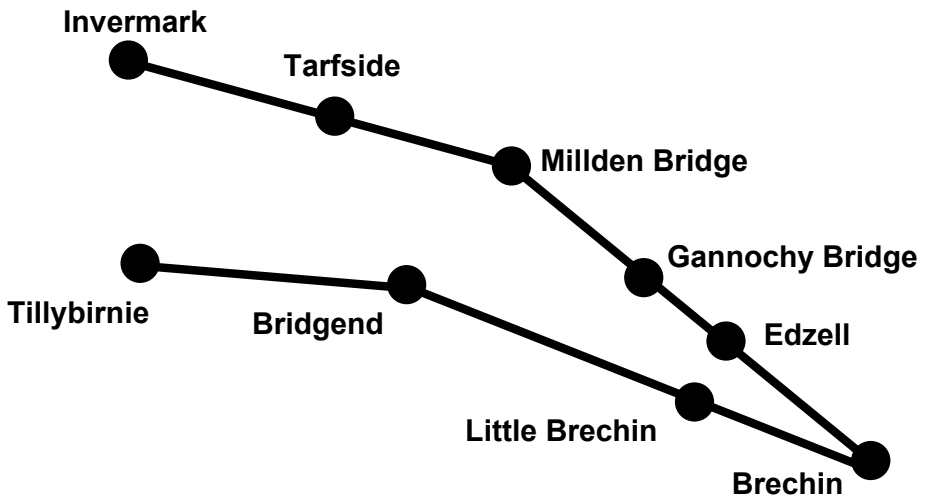

Bus Services to and from Glenesk & Bridge of Lethnot

Glenesk Travel Company

From October 2010

traveline

public transport info

0871 200 22 33

PASSENGER INFORMATION

This leaflet contains details of local bus services operating between Brechin, Edzell and Glen Esk or Glen Lethnot and is effective from October 2010.

Changes since the November 2006 edition:

- Angus schoolday services in this leaflet have been revised to reflect changes in demand;
- Angus schoolday service 911 has been withdrawn;
- The remaining Angus schoolday services have been renumbered:
 - 912 is now B12;
 - 913 is now B19;
 - 914 is now B21.