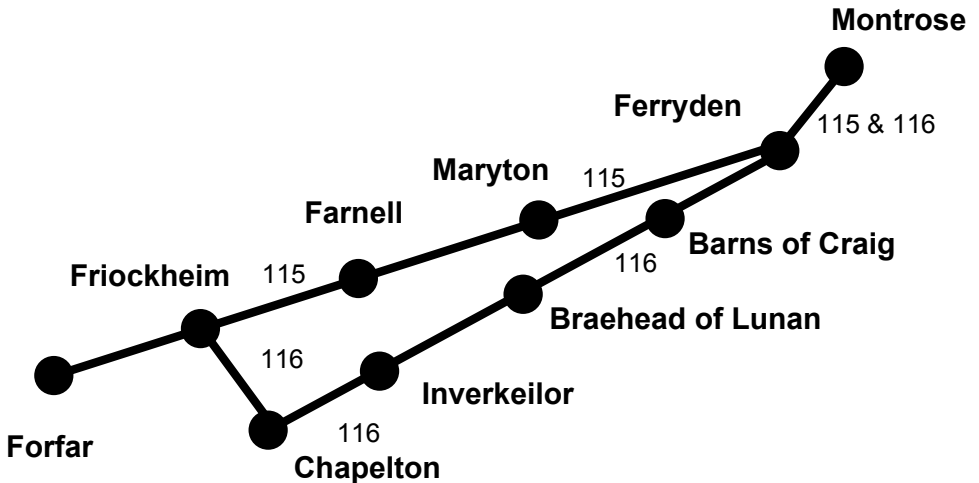

traveline
public transport info
0871 200 22 33