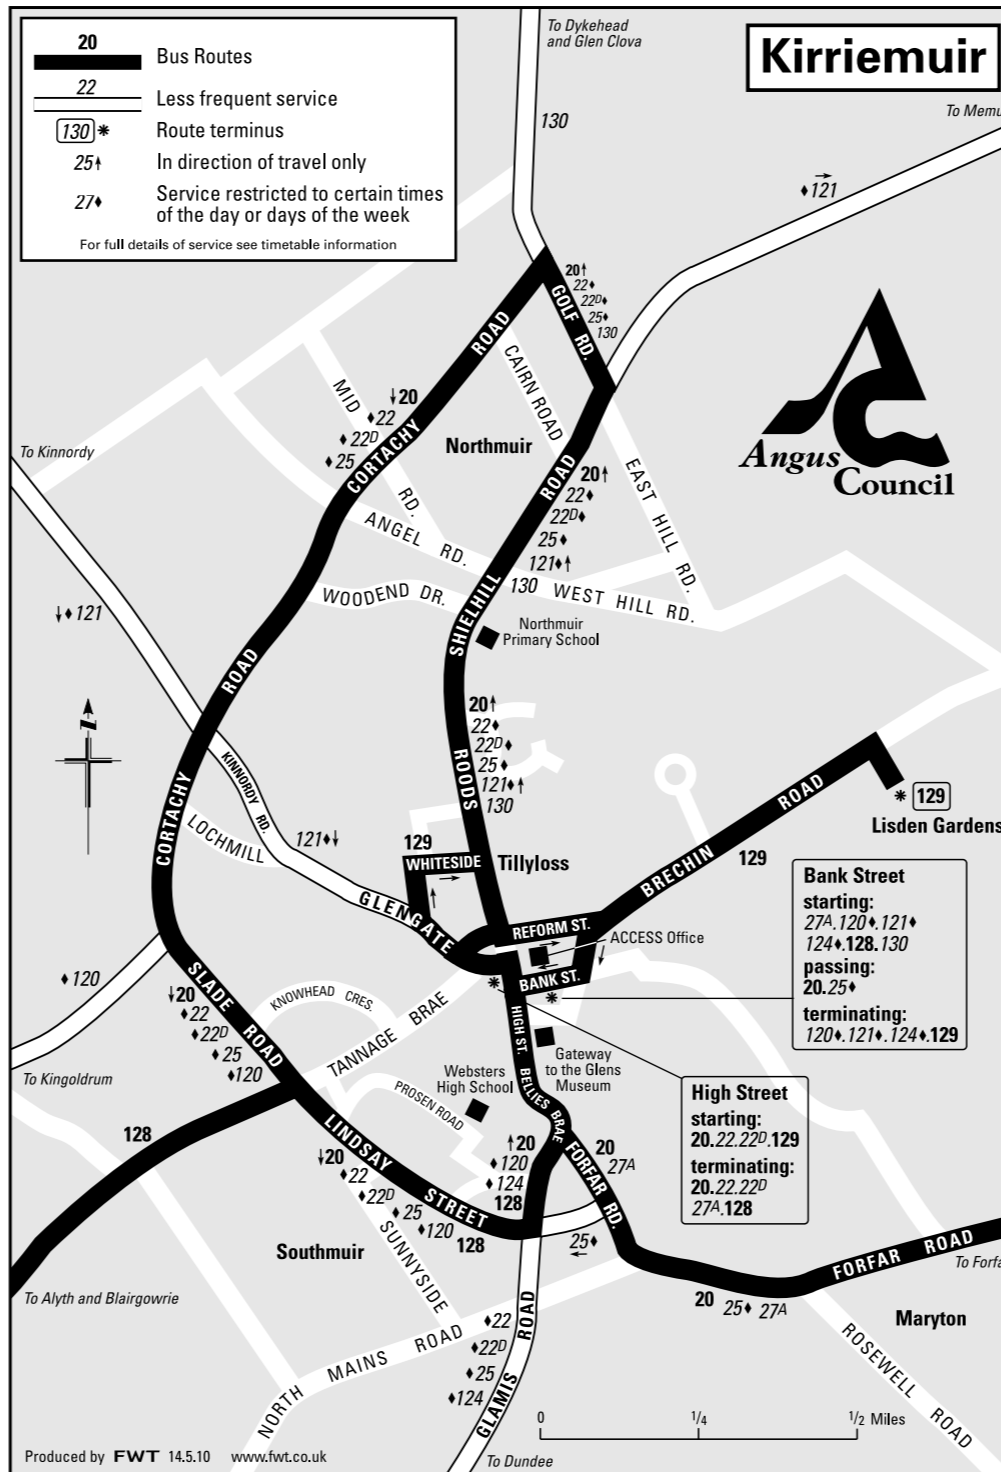

Kirriemuir - Kinnordy - Kirriemuir

Service 121

Tuesdays and Fridays only

Operator:	JPE	JPE
Service Number:	121	121
Codes:	TuFO	TuFO
Kirriemuir Bank Street	09:15	12:00
Kinnordy	09:40	12:05
Kirriemuir High Street	09:45	--
Kirriemuir Bank Street	--	12:30

Code: TuFO Operates on Tuesdays and Fridays only

Operator: JPM Journey operated by JP Minicoaches

Angus Council aims to provide access to information about services to all our customers. This document can be made available in large print

Contact our ACCESS line on 08452 777 778.

Whilst every effort is made to operate services advertised, no liability can be accepted for loss, delay or inconvenience caused by error in publication