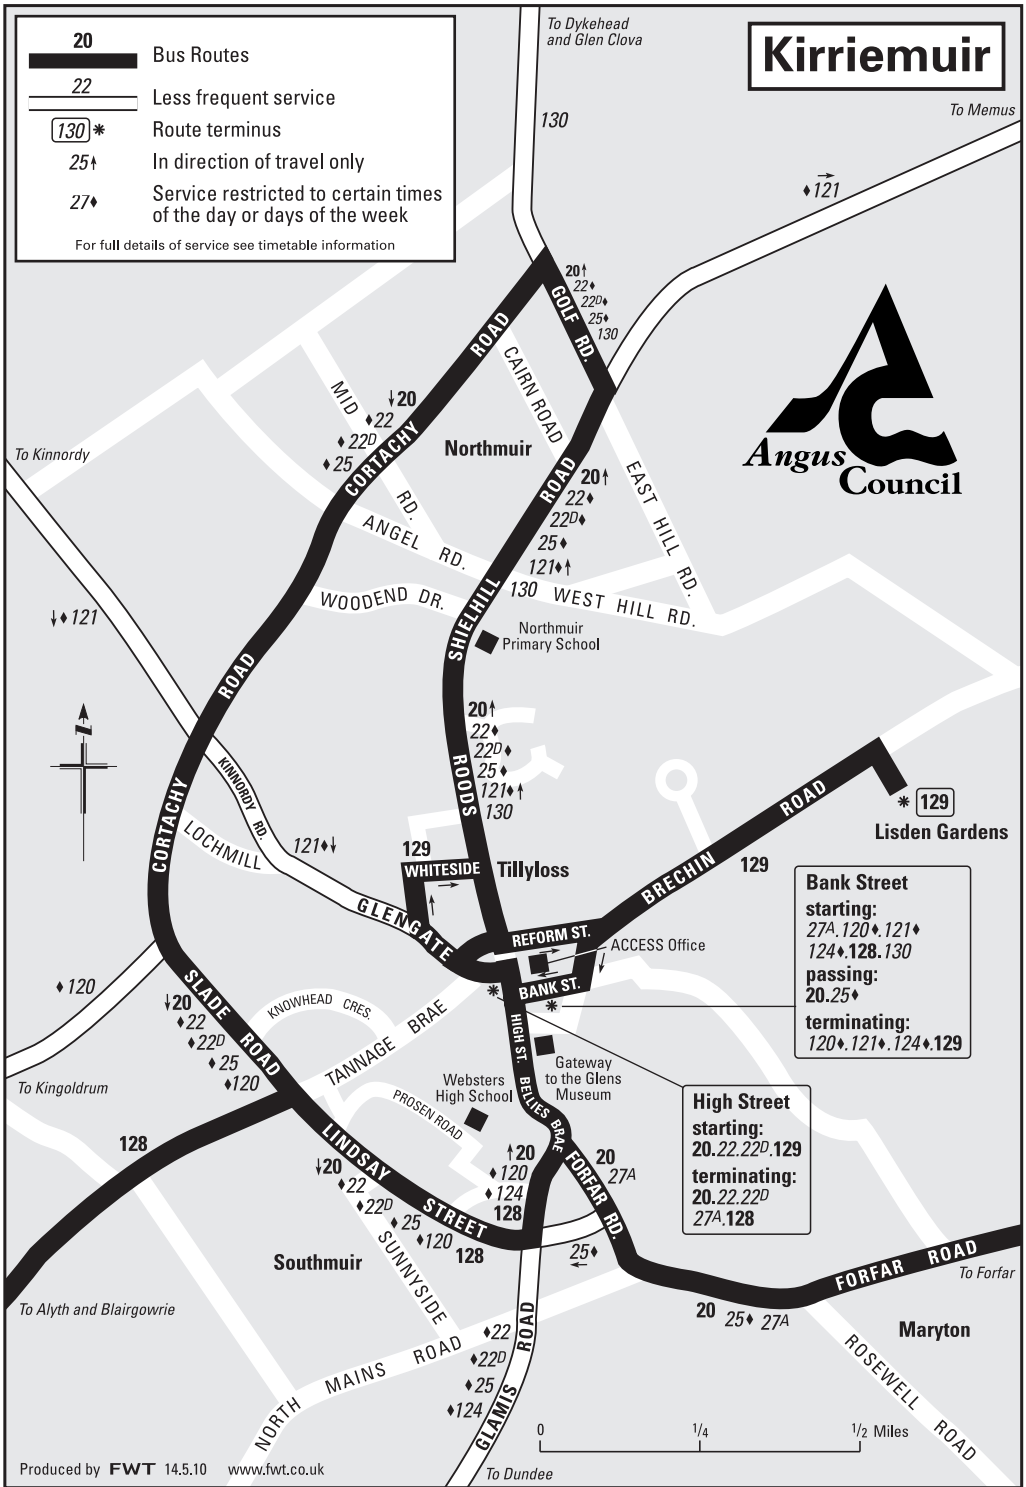

Kirriemuir

To Memus

20 Bus Routes
22 Less frequent service
130* Route terminus
25† In direction of travel only
27♦ Service restricted to certain times of the day or days of the week

For full details of service see timetable information

Bank Street
starting: 27A, 120♦, 121♦
124♦, 128, 130
passing: 20, 25♦
terminating: 120♦, 121♦, 124♦, 129

High Street
starting: 20, 22, 22D, 129
terminating: 20, 22, 22D, 27A, 128