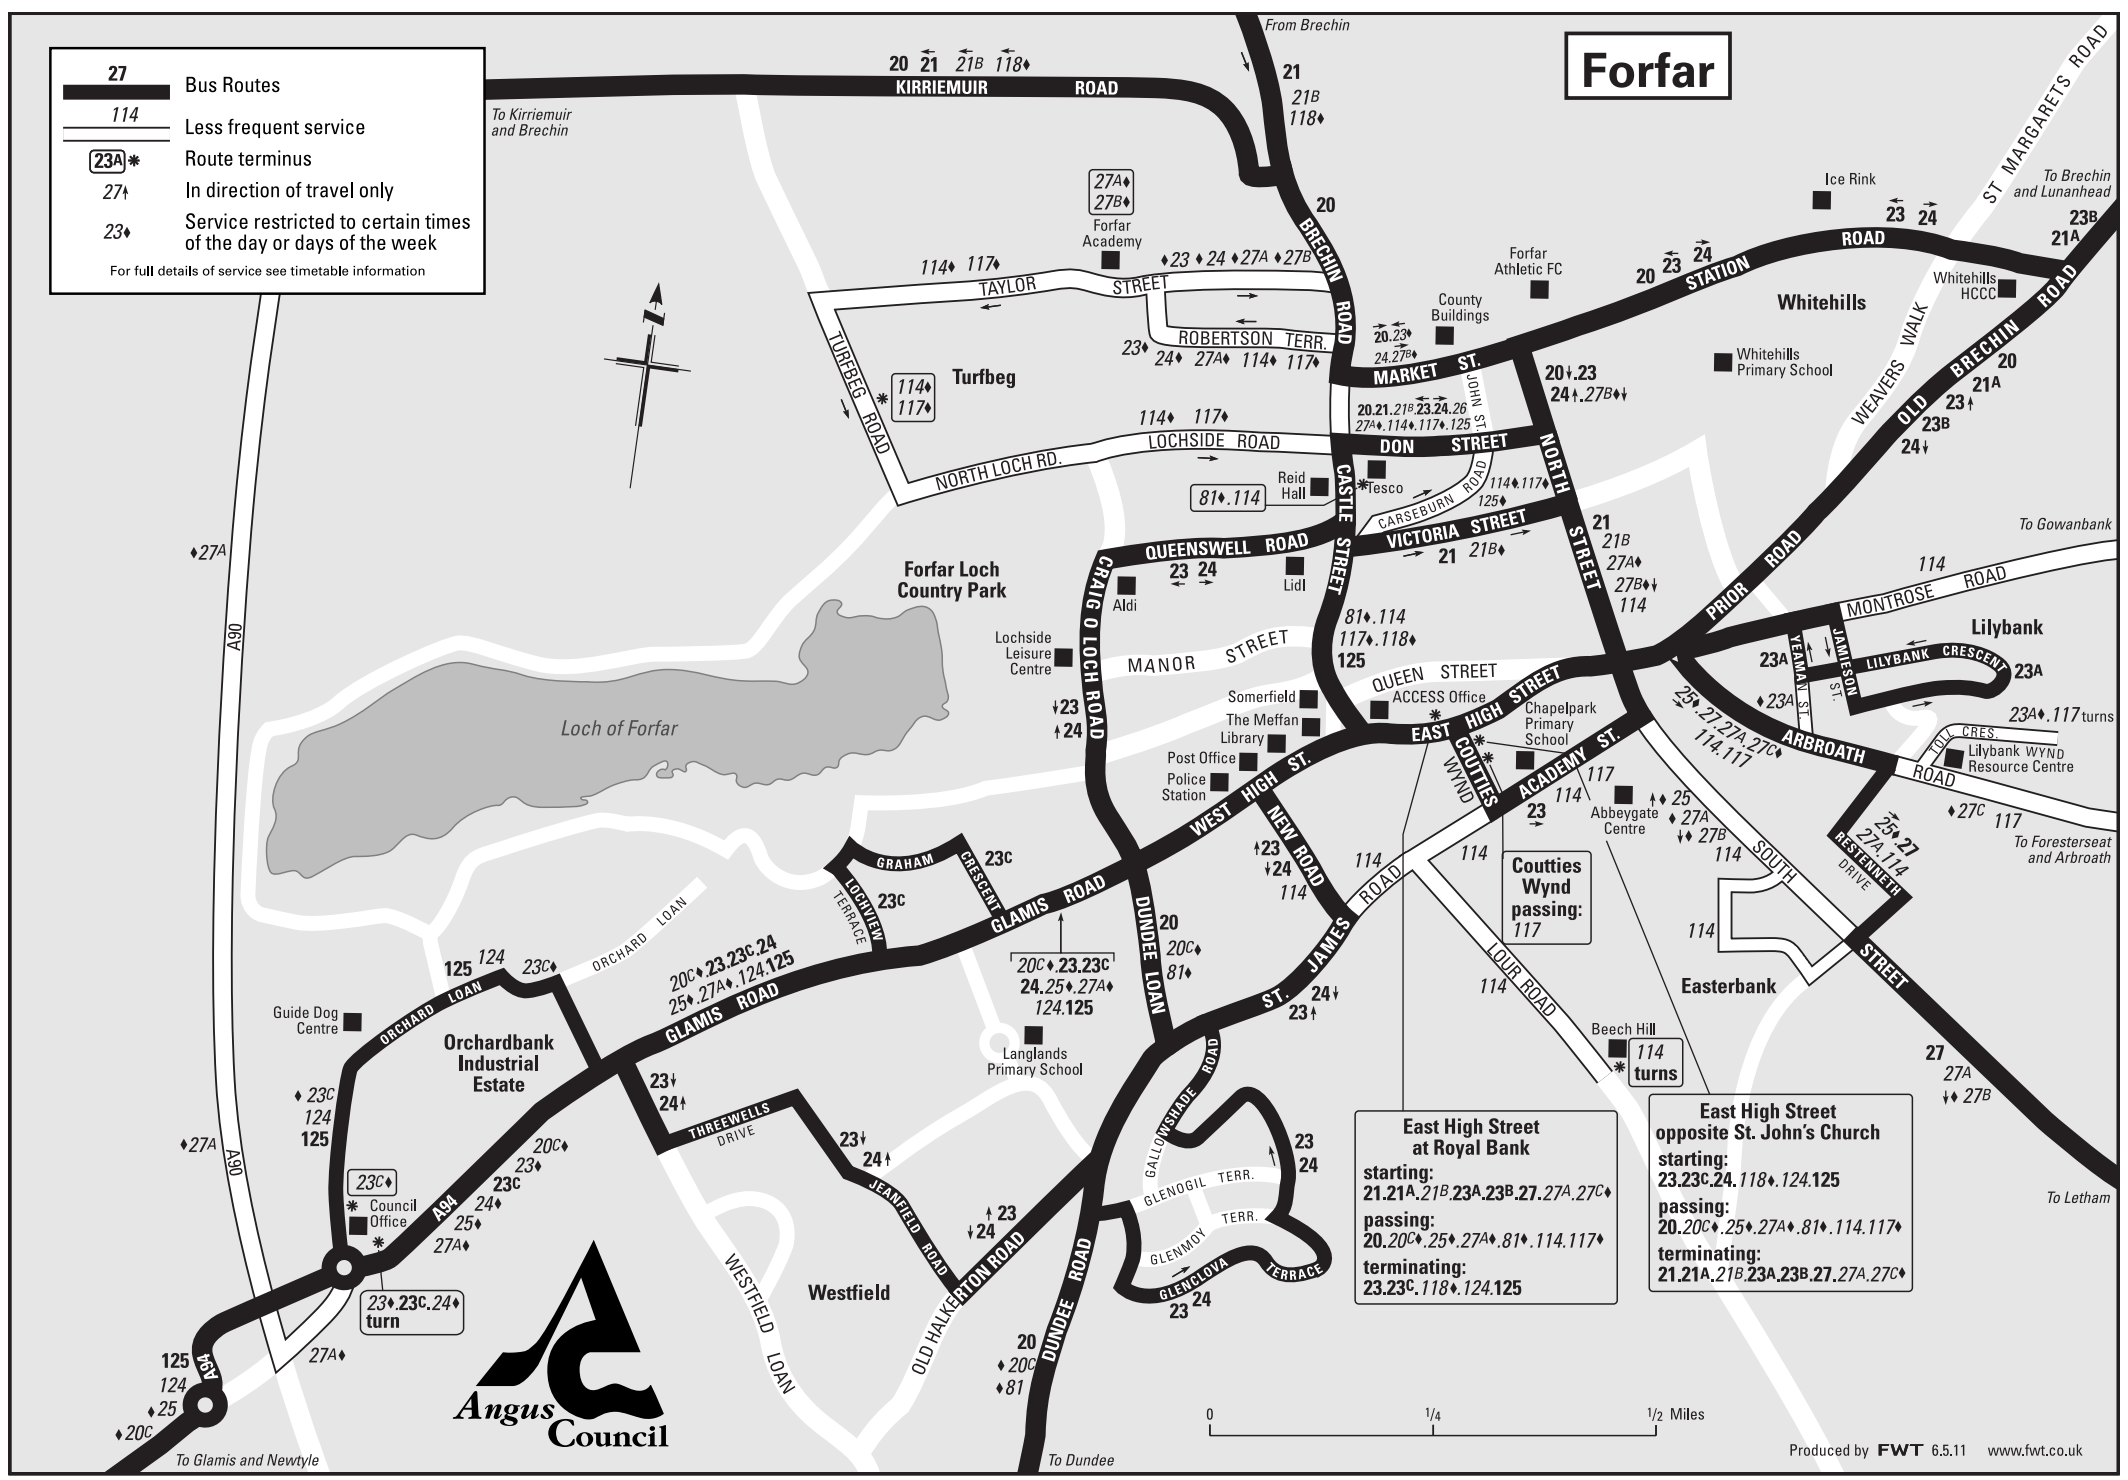

1. **27** Bus Routes
   - **114** Less frequent service
   - **23A*** Route terminus
   - **27↑** In direction of travel only
   - **23♦** Service restricted to certain times of the day or days of the week
2. For full details of service see timetable information

Forfar

East High Street at Royal Bank
starting: 21.21A.21B.23A.23B.27.27A.27C♦
passing: 20.20C♦.25♦.27A♦.81♦.114.117♦
terminating: 23.23C.118♦.124.125

East High Street opposite St. John's Church starting:
23.23C.24.118♦.124.125
passing:
20.20C♦.25♦.27A♦.81♦.114.117♦
terminating:
21.21A.21B.23A.23B.27.27A.27C♦