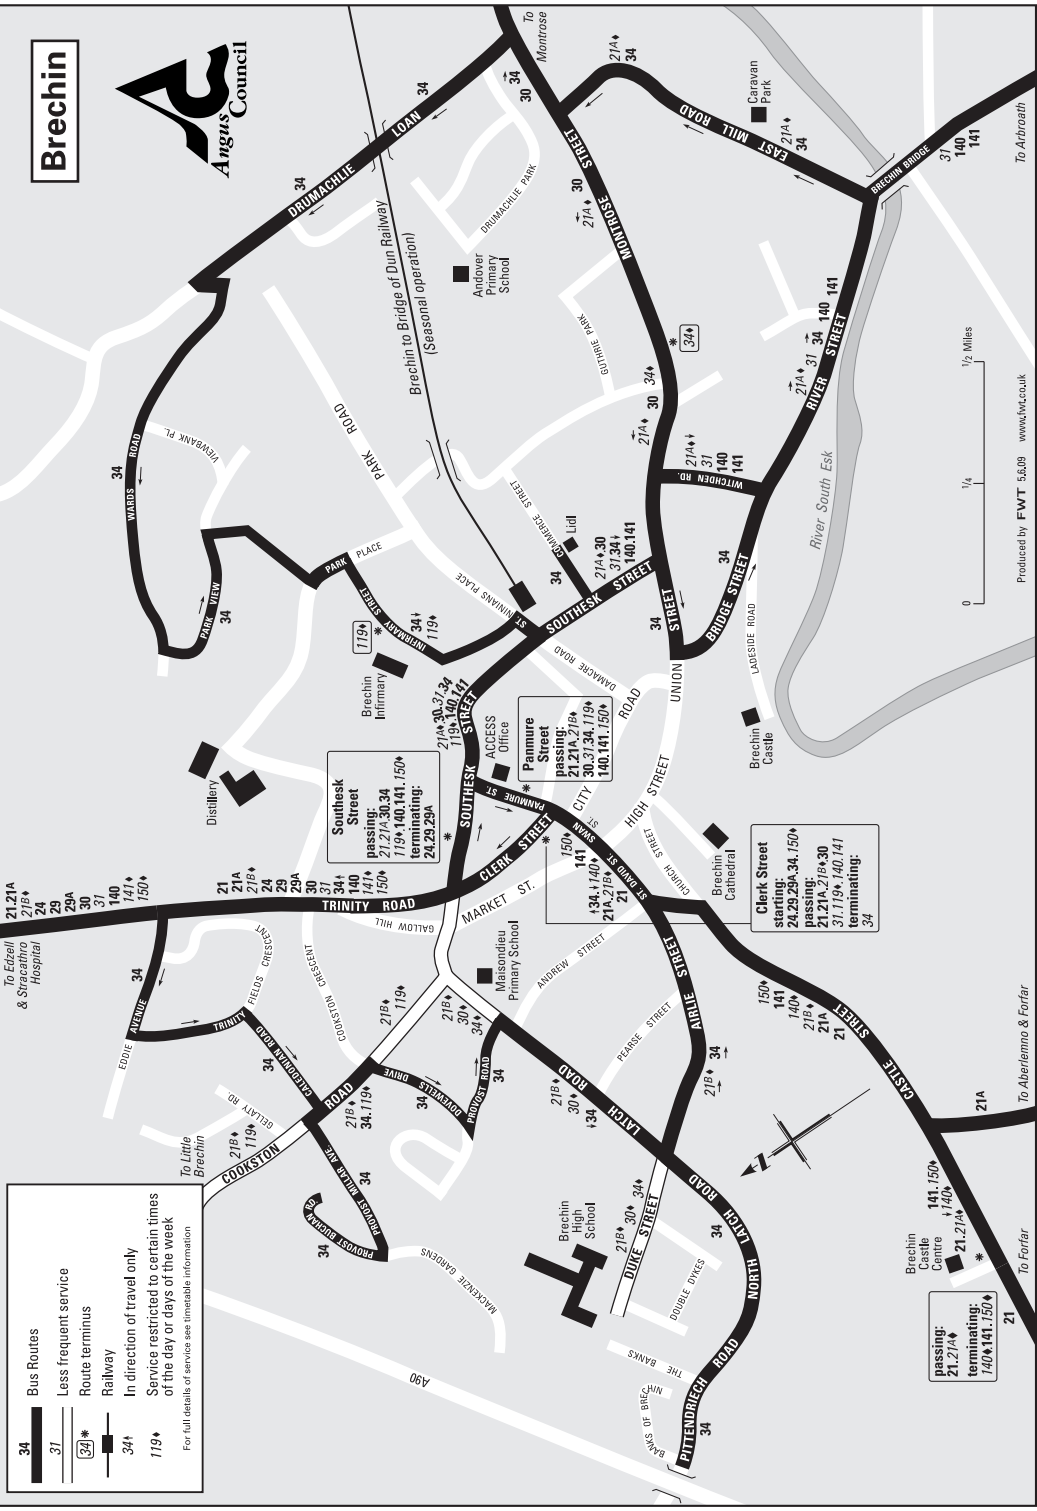

34 Bus Routes
31 Less frequent service
34* Route terminus
34† Railway
119† In direction of travel only
Service restricted to certain times of the day or days of the week
For full details of service see timetable information

Southesk Street
passing: 21.21A, 30.34, 140.141, 150†
119†, 140.141, 150†
terminating: 24.29, 29A

Clerk Street
starting: 24.29, 29A, 34, 150†
passing: 21.21A, 218A, 30, 31, 119†, 140.141, 150†
terminating: 34