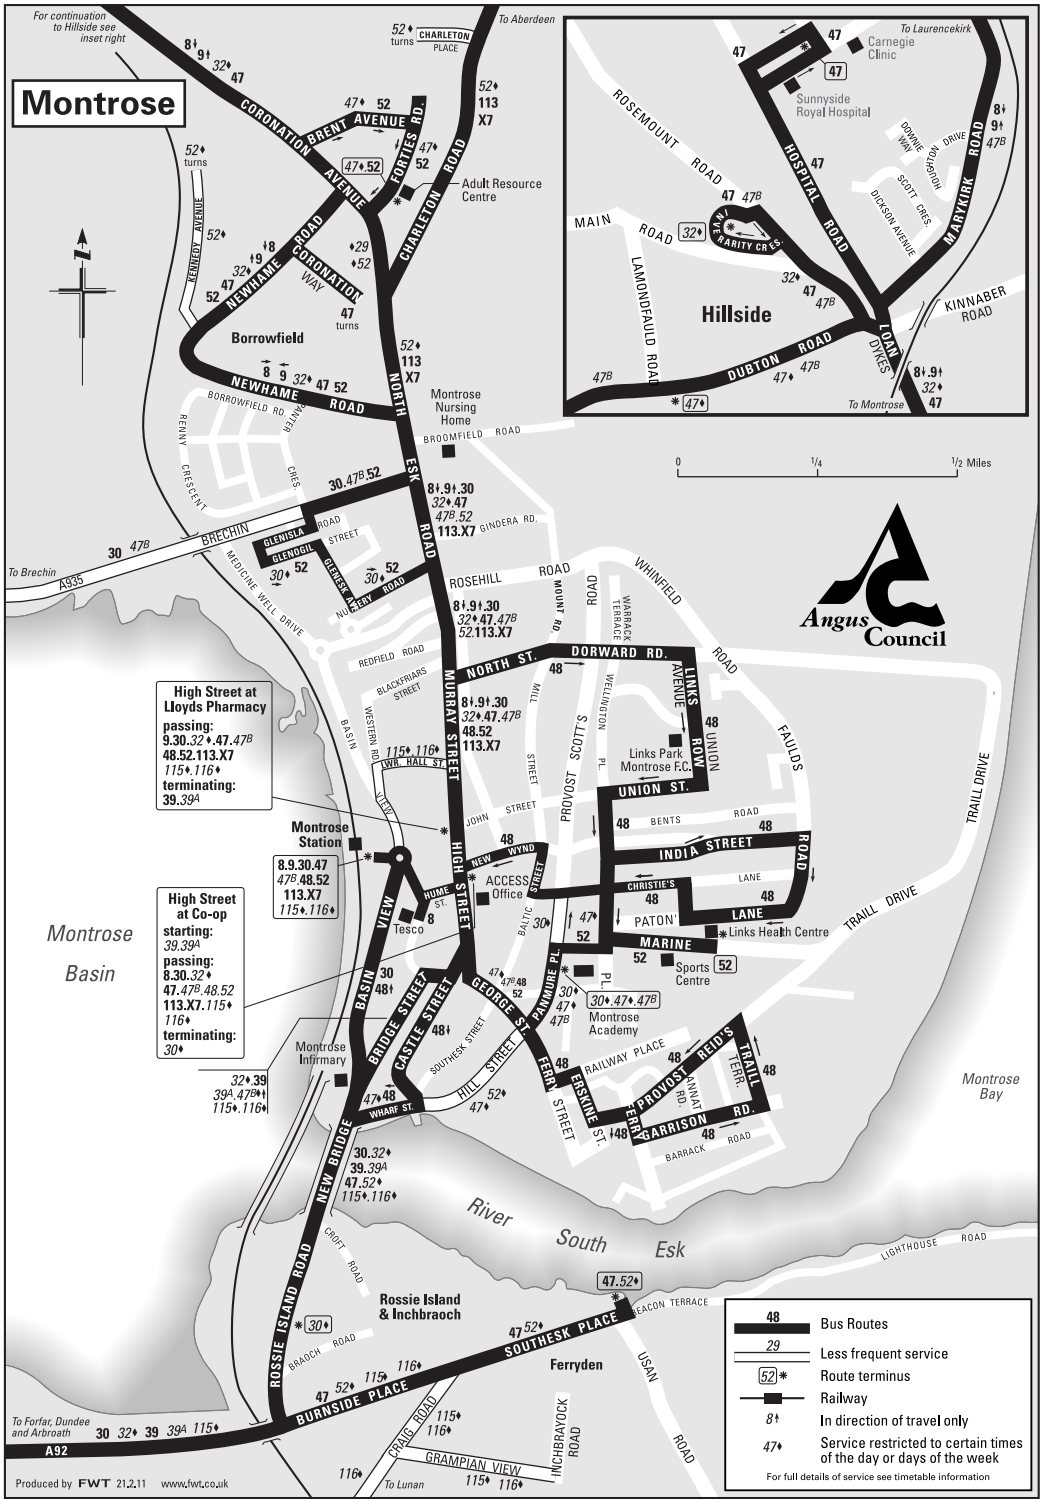

Montrose

High Street at Lloyds Pharmacy
passing:
9.30.32*47.47^B
48.52.113.X7
115*.116*
terminating:
39.39^A

High Street at Co-op
starting:
39.39^A
passing:
8.30.32*
47.47^B48.52
113.X7.115*
116*
terminating:
30*

1. **48** Bus Routes
   - **29** Less frequent service
   - **52*** Route terminus
   - **—** Railway
   - **8†** In direction of travel only
   - **47+** Service restricted to certain times of the day or days of the week
2. For full details of service see timetable information