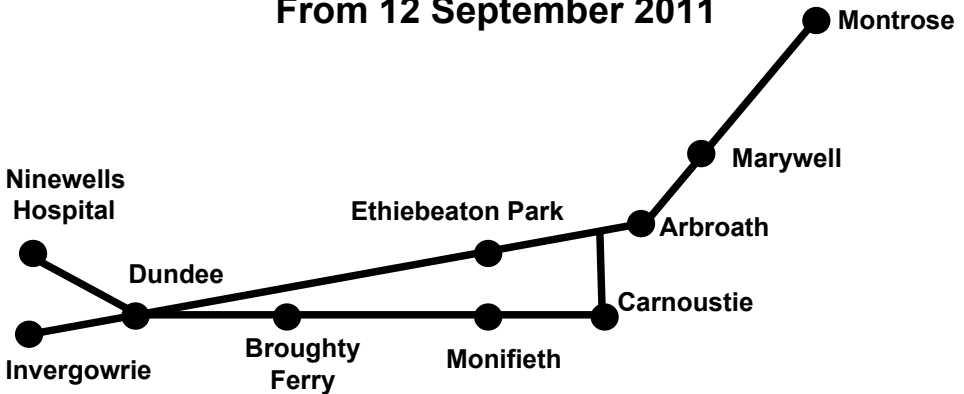

Montrose - Arbroath - Dundee - Ninewells Hospital/ Invergowrie

(includes all buses to and from Arbroath, Dundee &
Ninewells Hospital/Invergowrie and part of Service X7
between Montrose and Dundee)

From 12 September 2011