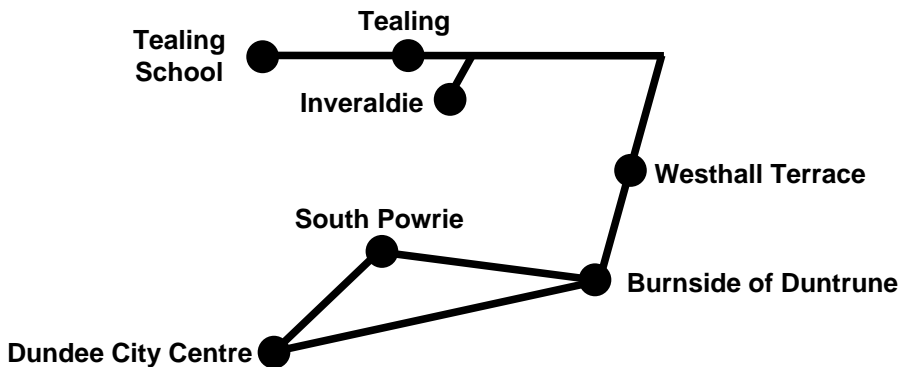

Services 138 & 139 Bus Timetable

Tealing - Inveraldie - Murroes - Dundee (includes all services between Murroes and Dundee)

From 17 October 2011

traveline
public transport info
0871 200 22 33

PASSENGER INFORMATION

This leaflet contains details of local bus services 138 and 139, which run between Tealing, Inveraldie, Murroes and Dundee City Centre. It also includes the section of local bus service 22 that runs between Murroes and Dundee. The publication is effective from Monday 17 October 2011.