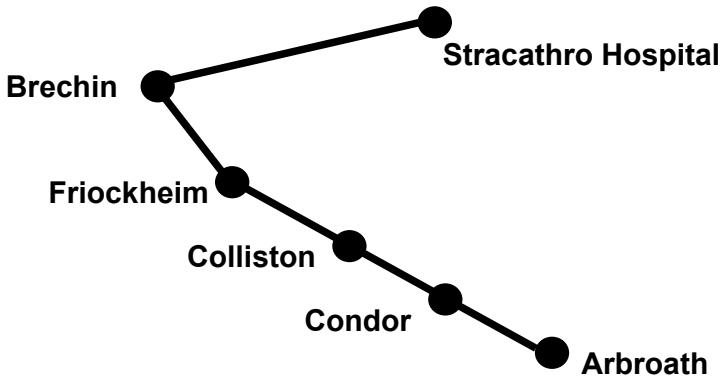

Services 140 & 141 Bus Timetable

Travel Wishart

Stracathro Hospital - Brechin - Friockheim - Arbroath

(Shows connections with Stagecoach Strathtay Service 27 between Friockheim and Arbroath and a summary of all buses between Arbroath, Brechin and Stracathro Hospital)

From 12 December 2011

traveline
public transport info
0871 200 22 33

PASSENGER INFORMATION

This booklet contains details of local bus services operating between Stracathro Hospital and Arbroath via Brechin, Montrose and Friockheim and is effective from Monday 12 December 2011.

Connecting journeys

A number of Service 140 journeys run directly between Stracathro Hospital, Brechin, Friockheim, Arbroath and Auchmithie. Service 141 journeys operate between Stracathro Hospital or Brechin Castle Centre and Friockheim. These Service 141 journeys connect with Stagecoach Strathtay Service 27 to and from Arbroath. The connecting journeys are shown in the timetable in *italics*. Connecting buses will wait up to five minutes beyond their advertised departure time for late running services. After this time, connections are not guaranteed.