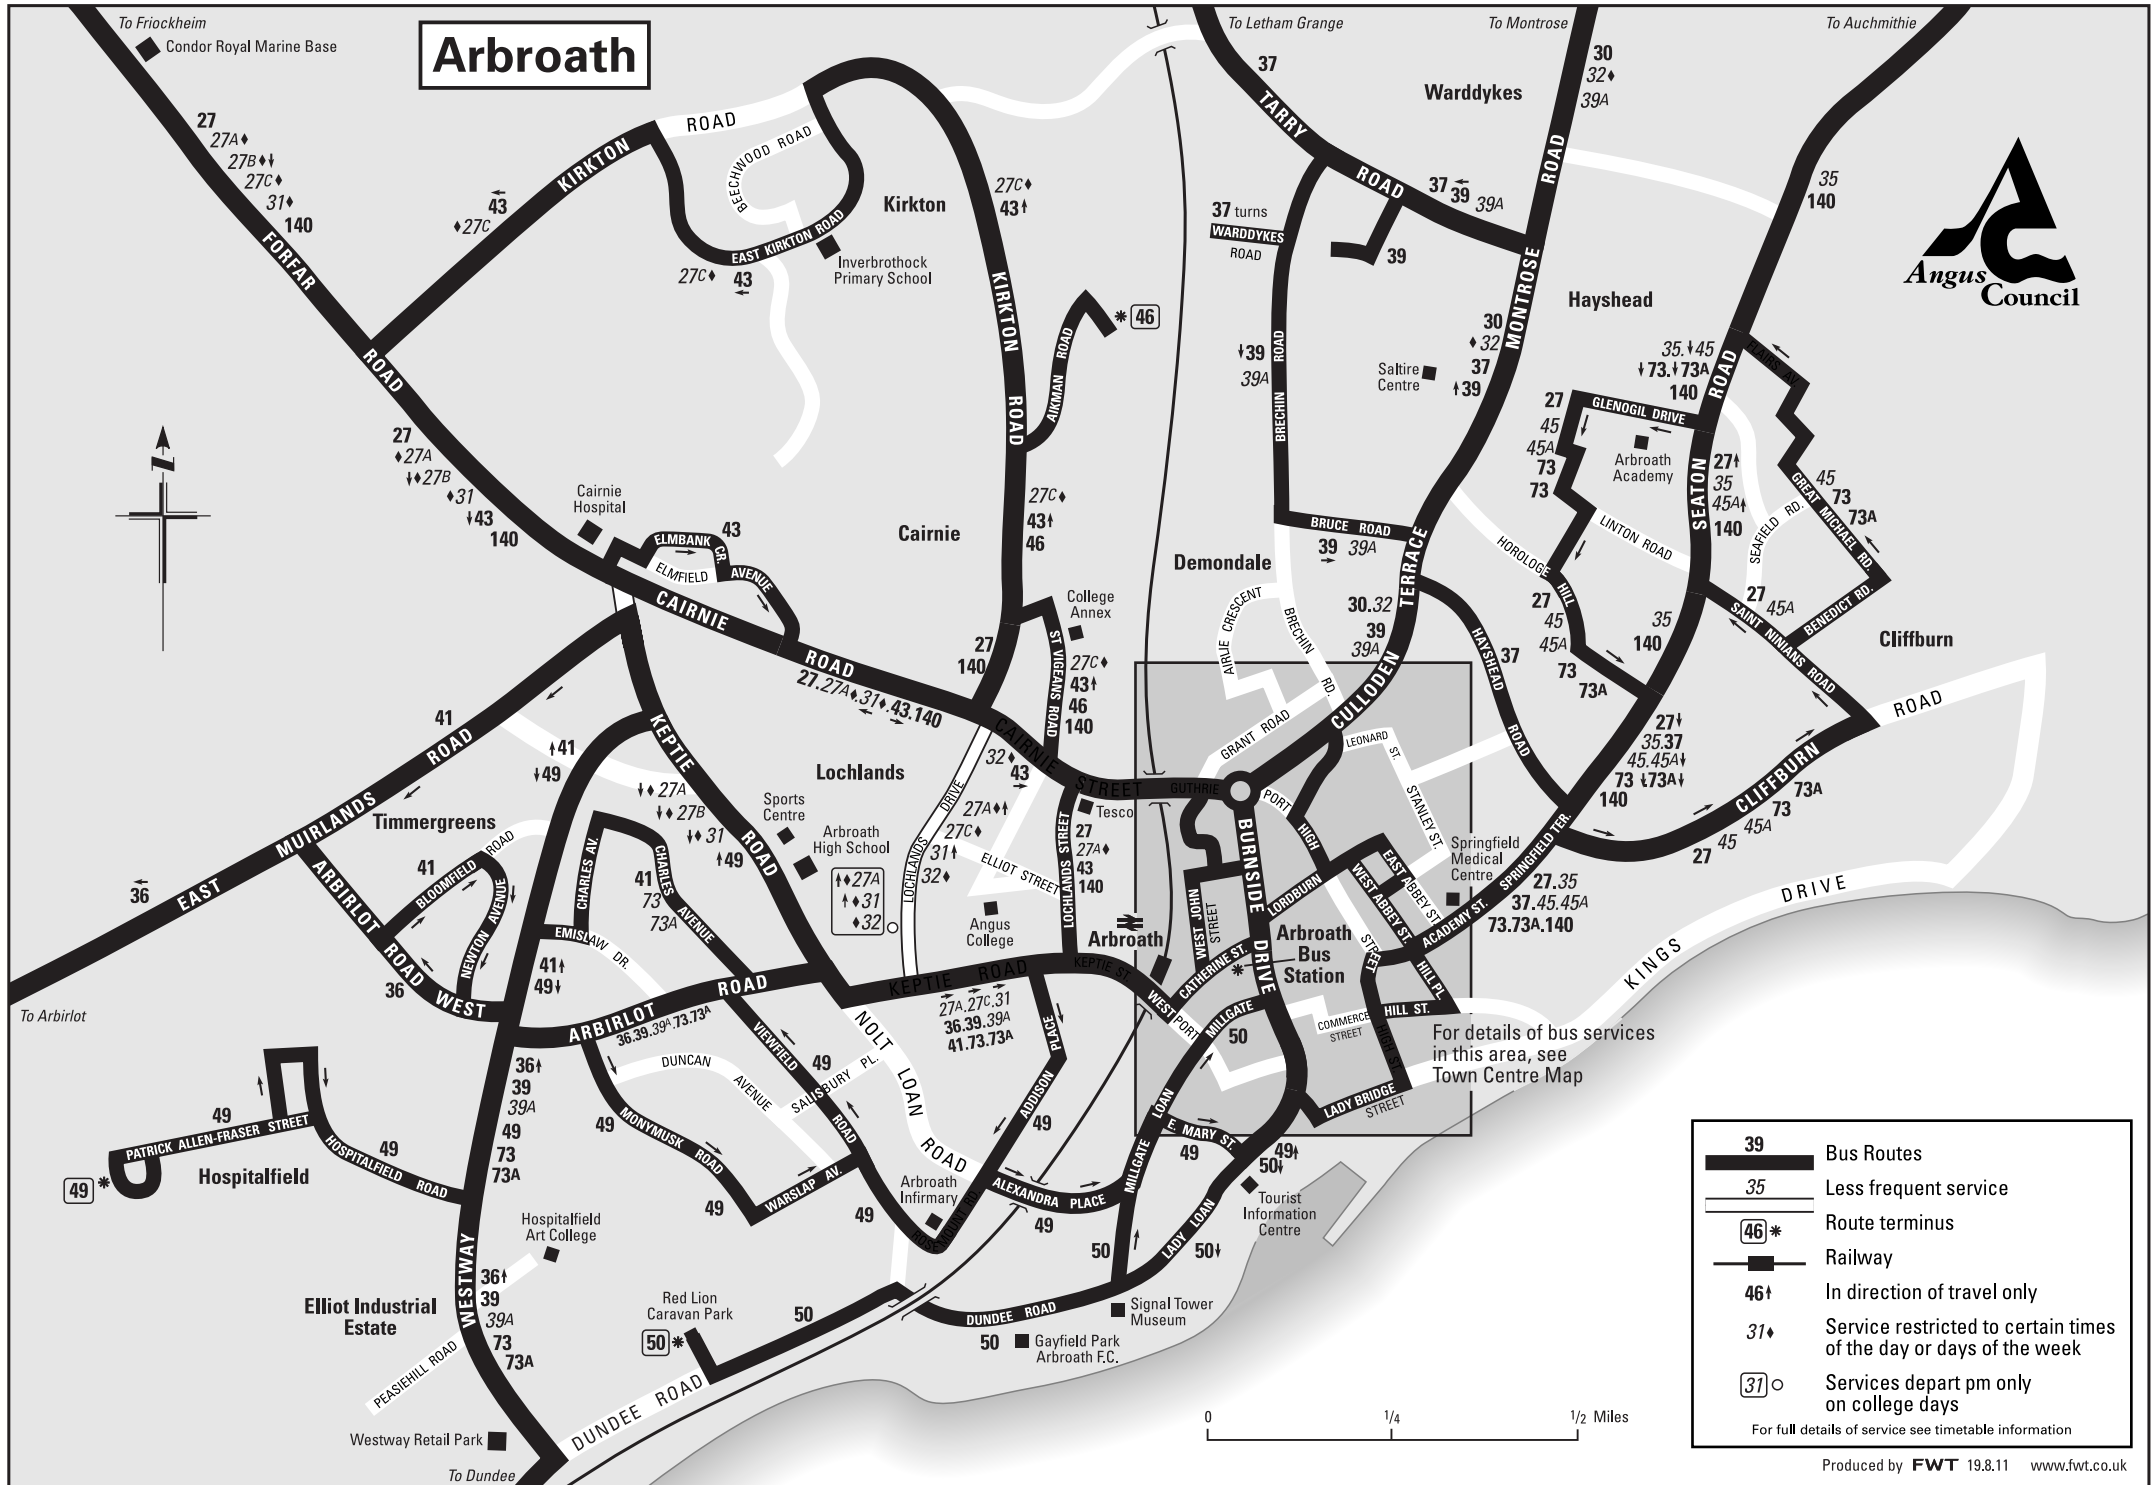

Arbroath

For details of bus services in this area, see Town Centre Map

1. **39** Bus Routes
   - **35** Less frequent service
   - **46*** Route terminus
   - **46↑** In direction of travel only
   - **31♦** Service restricted to certain times of the day or days of the week
   - **31○** Services depart pm only on college days
2. For full details of service see timetable information