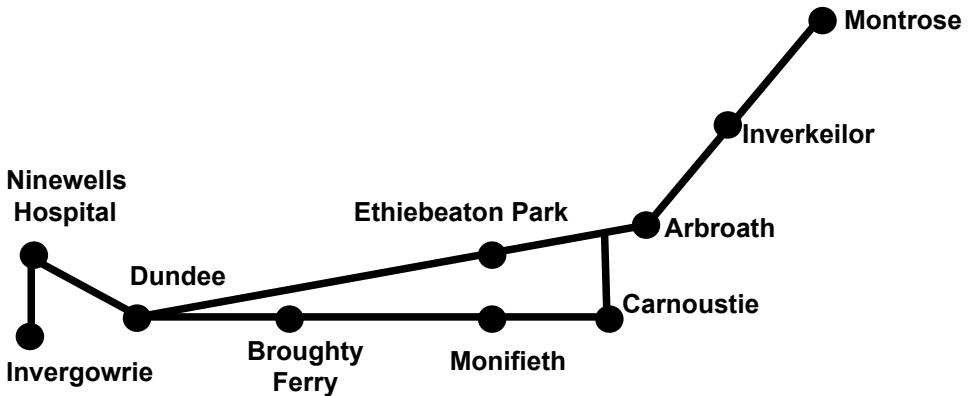

Services 39, 39A & 73 Dundee Local Holiday Bus Timetable

Montrose - Arbroath - Dundee - Ninewells Hospital - Invergowrie (includes all buses to and from Arbroath, Dundee & Ninewells Hospital/Invergowrie)

Dundee Local Holiday Timetable

traveline
public transport info
0871 200 22 33

PASSENGER INFORMATION

This timetable contains details of local bus services that operate between Montrose, Arbroath, Dundee City Centre, Ninewells Hospital and Invergowrie. The timetable is effective on Dundee Local Holidays only. Passengers should refer to Leaflet 10 for services on other days.