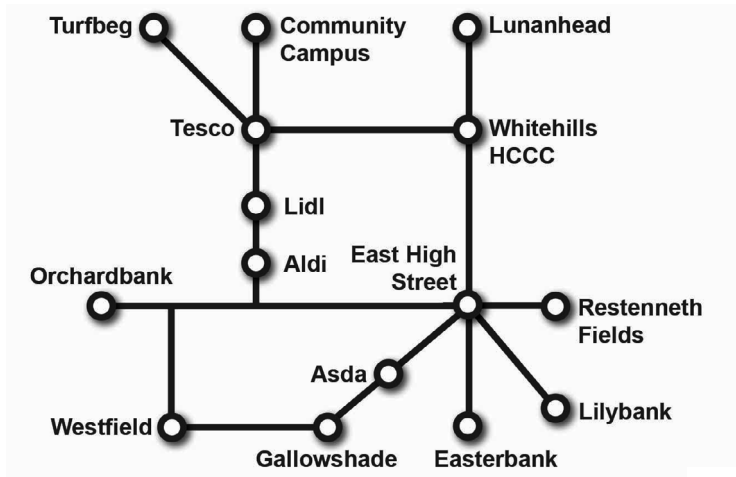

Forfar Town Services

Bus Timetable

Leaflet 3

From 30 March 2020

MOFFAT & WILLIAMSON

traveline
public transport info
0871 200 22 33