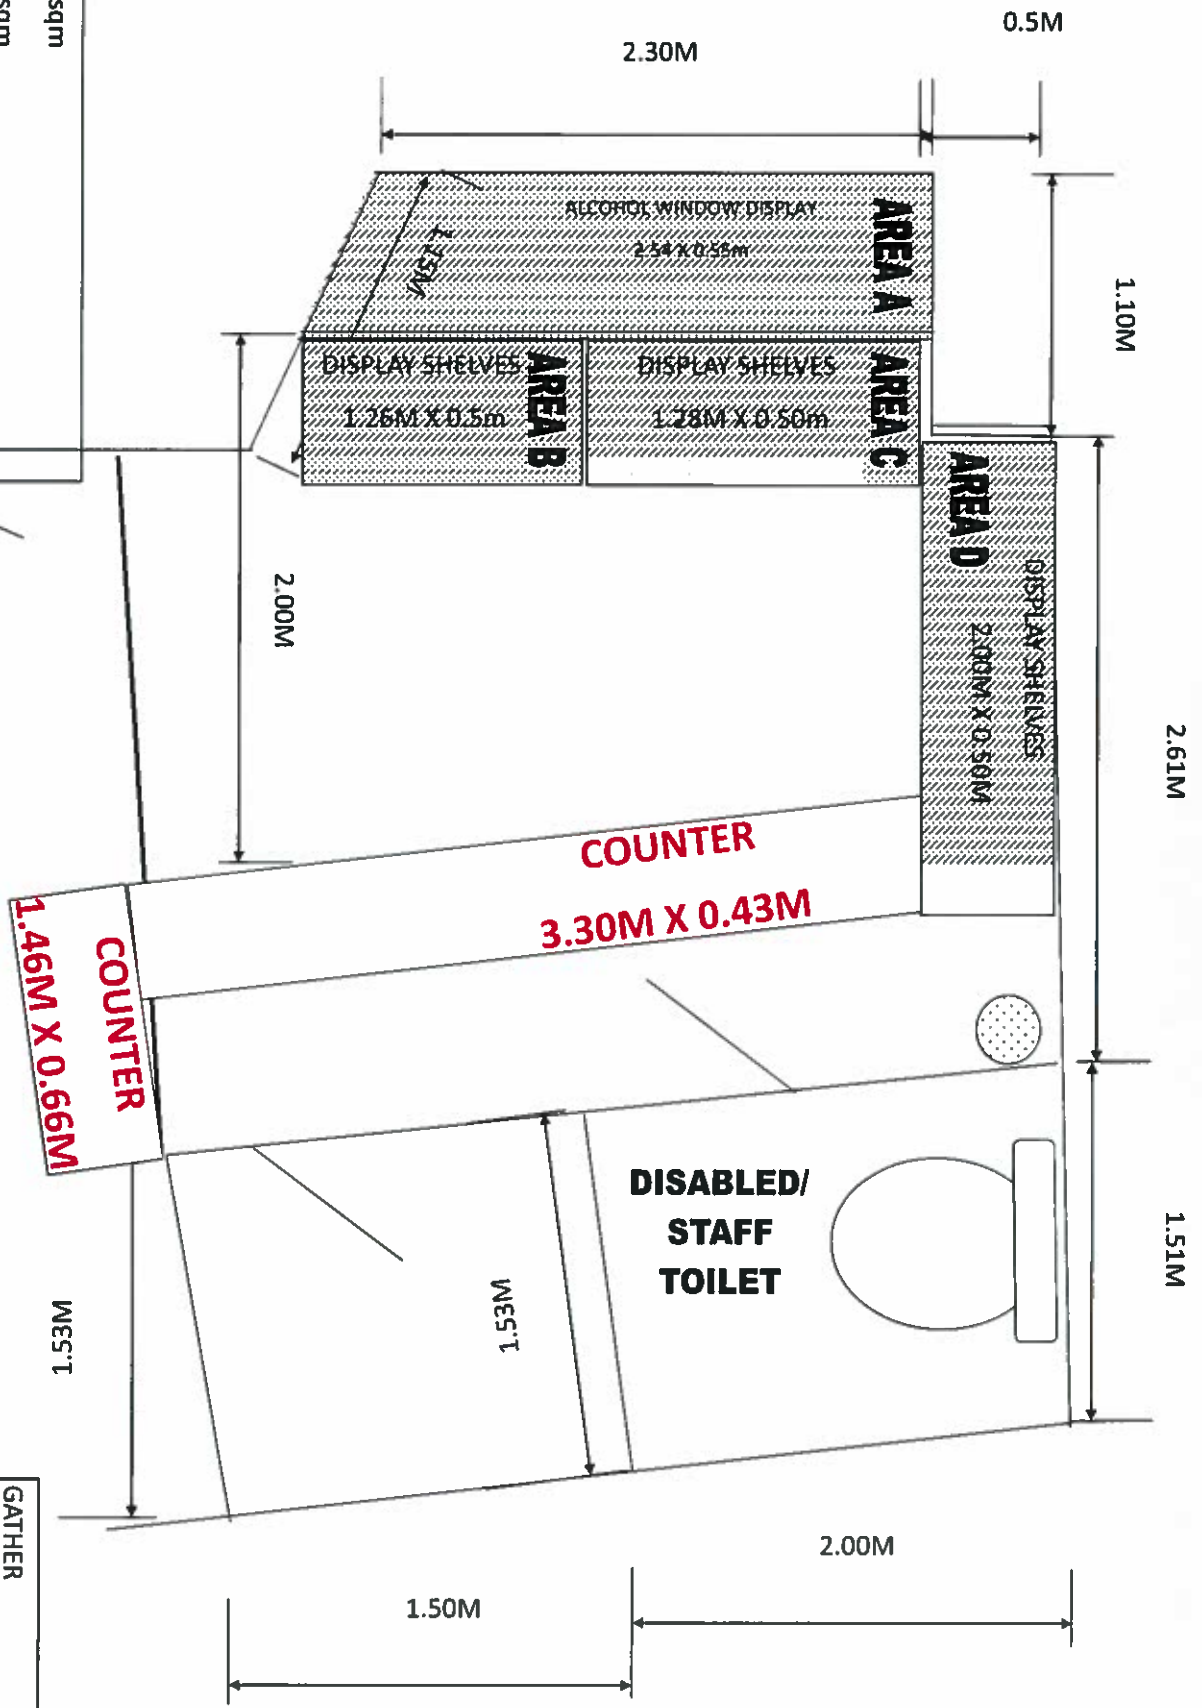

GATHER

49 HIGH STREET CARNOUSTIE

ANGUS DD7 6AD

SCALE 1:50

ALCOHOL SALES AREA

AREA A = 1.33sqm
 AREA B = 0.63sqm
 AREA C = 0.64sqm
 AREA D = 1.00sqm
 TOTAL AREA ACCESSIBLE TO THE PUBLIC = 3.60sqm

GATHER
 49 HIGH STREET CARNOUSTIE
 ANGUS DD7 6AD
 SCALE 1:50