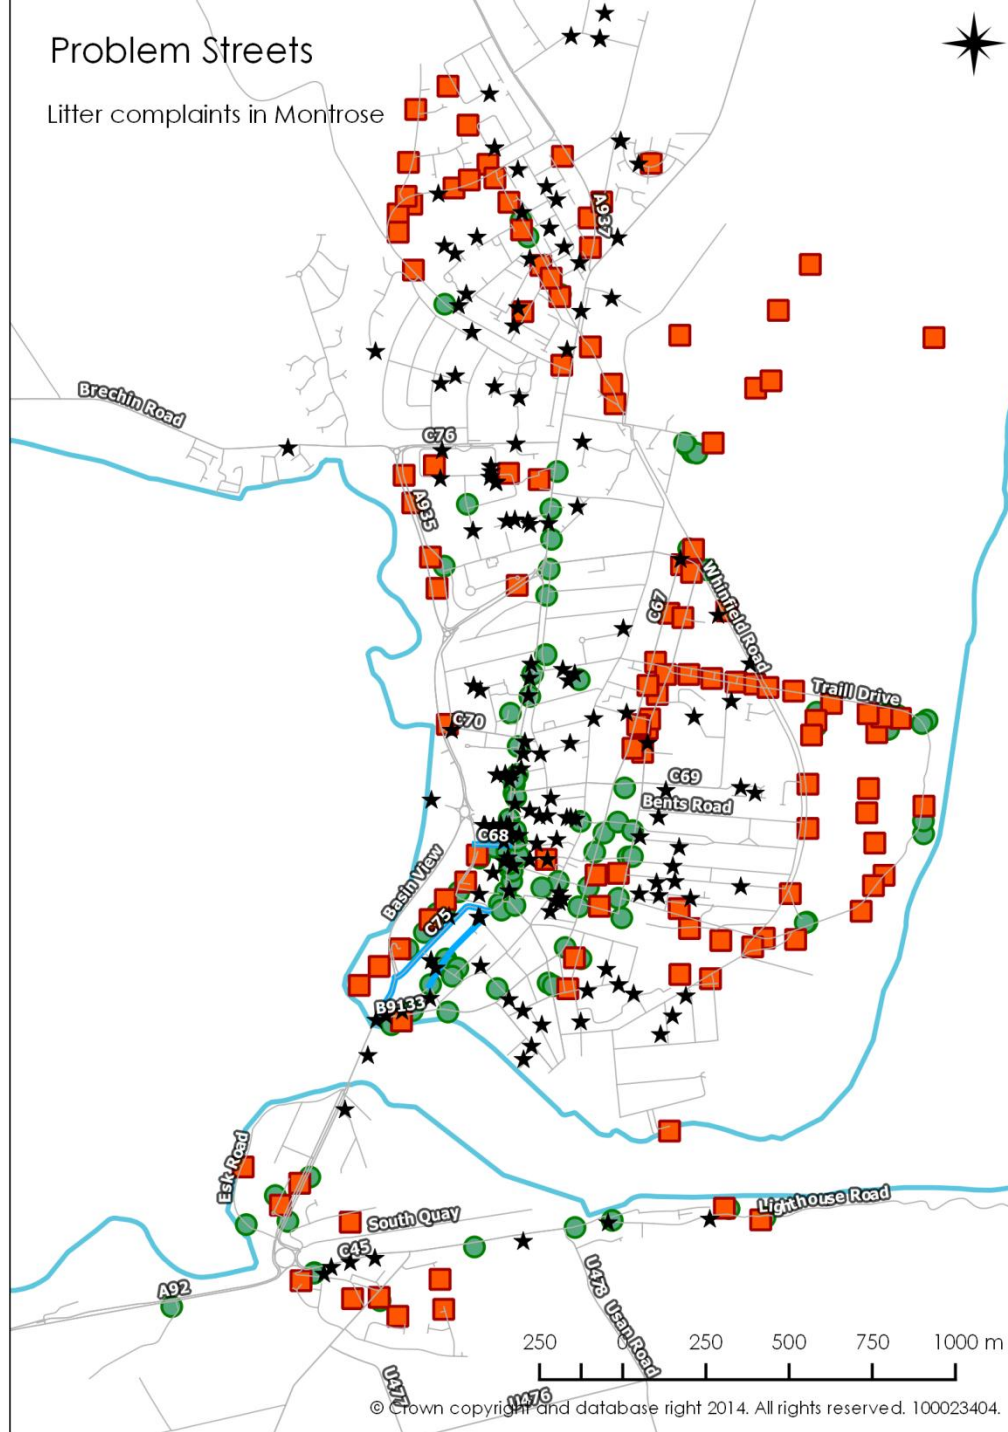

## Legend

- ★ Litter Complaints
- Dog Bins
- Litter Bins
- Hot spot streets
- Streets
- Problem Streets

100 200 300 400 m

# Problem Streets

complaints in Kirriemuir

Legend

- Litter Complaints
- Dog Bins
- Litter Bins
- Spot streets
- Streets
- Problem Streets

100 200 300 400 m

# Problem Streets

Litter complaints in Montrose

## Legend

- Litter Complaints
- Dog Bins
- Litter Bins
- spot streets
- Streets
- Problem Streets