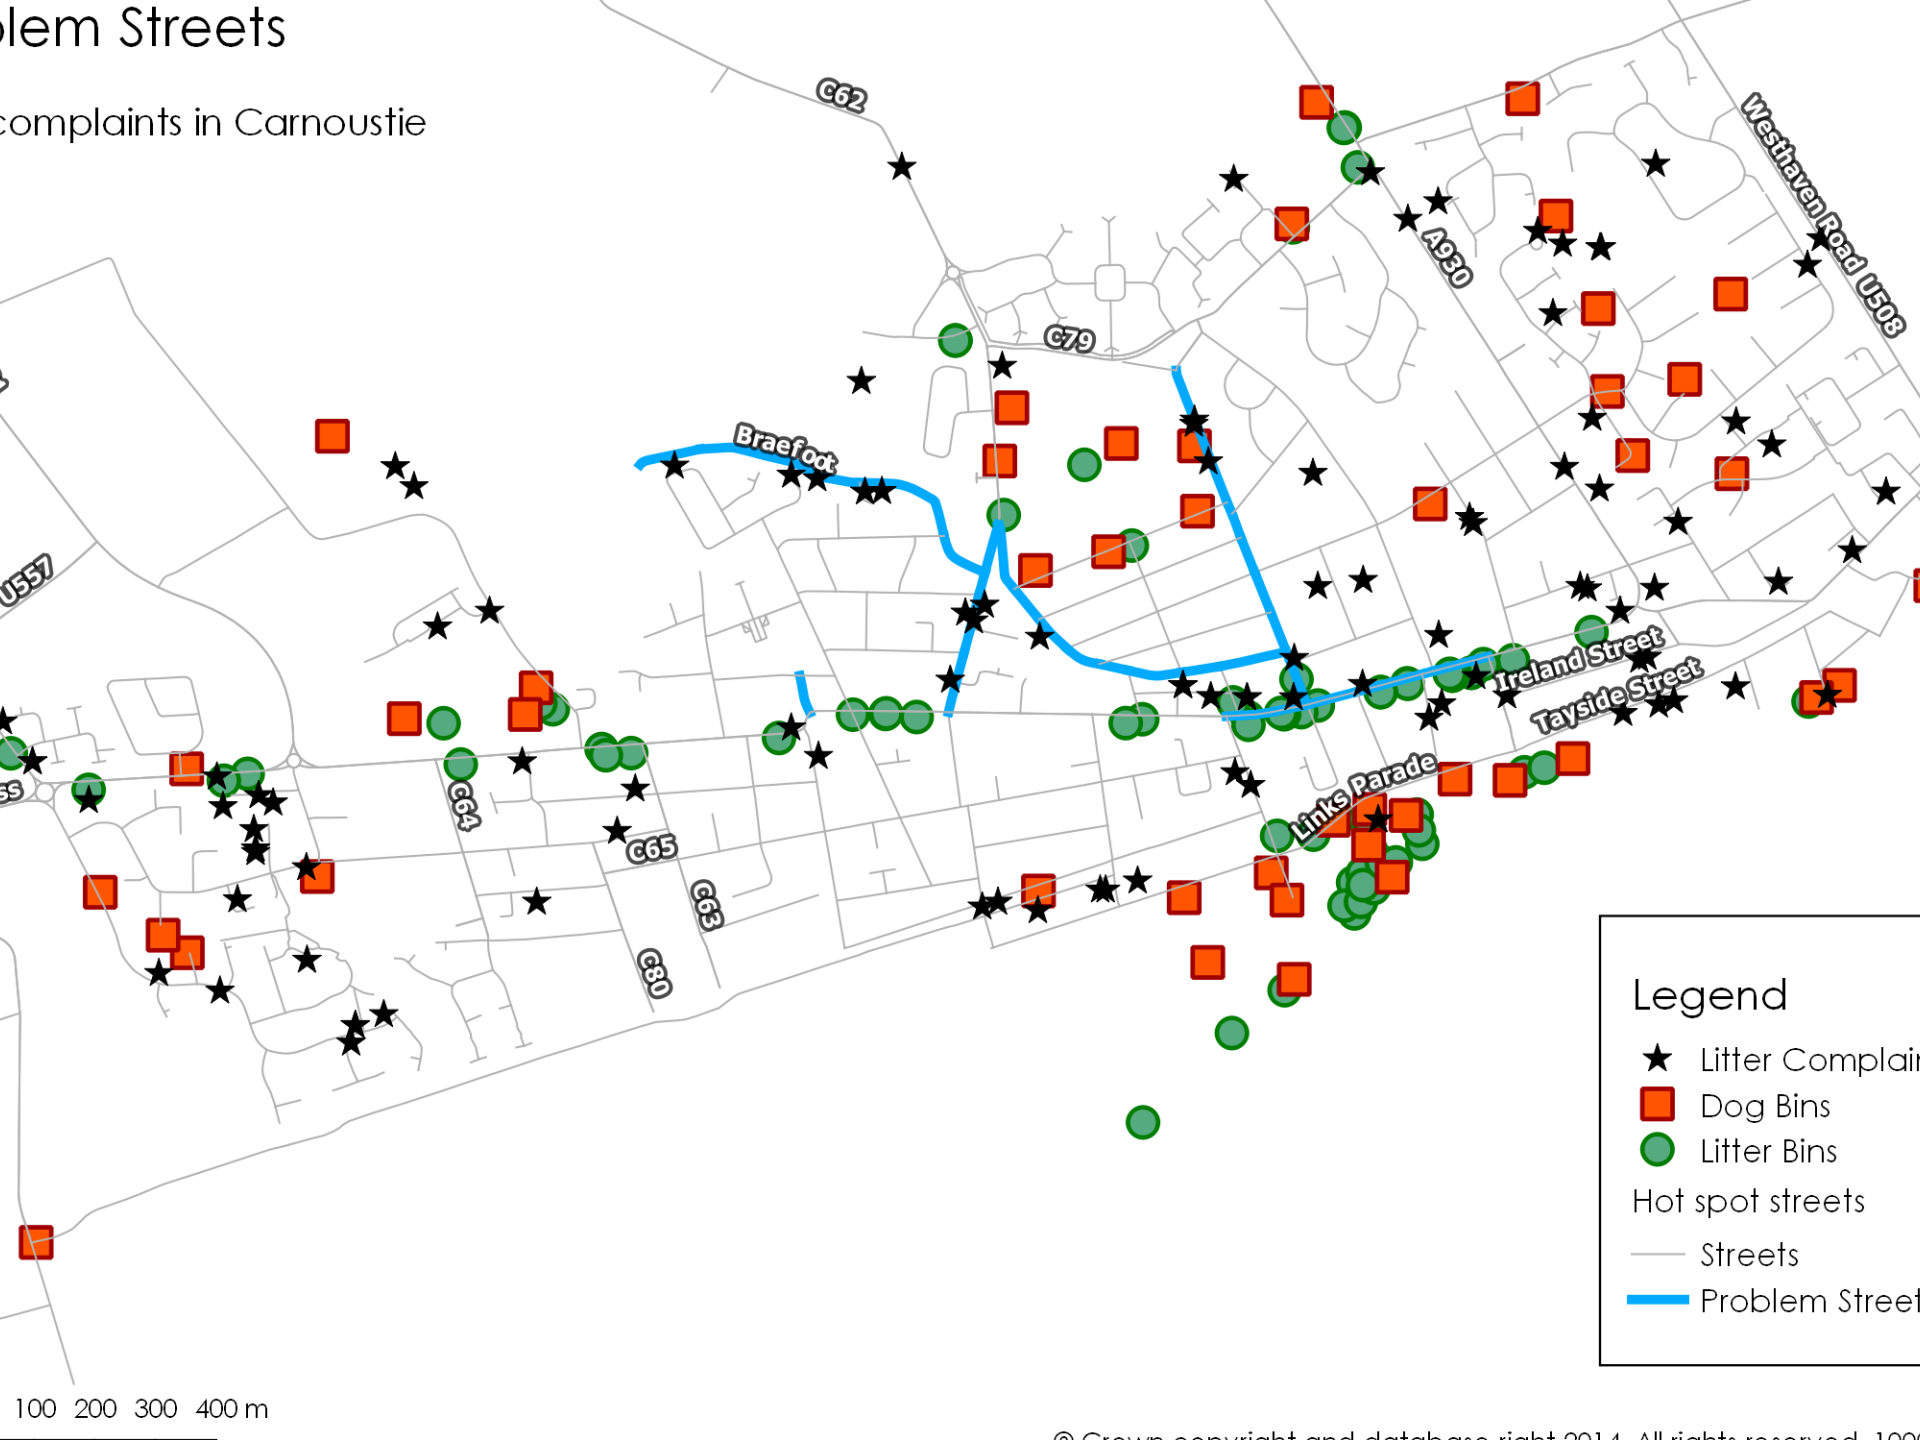

# Problem Streets

complaints in Carnoustie

## Legend

- ★ Litter Complaints
- Dog Bins
- Litter Bins
- Hot spot streets
- Streets
- Problem Streets

100 200 300 400 m

# Problem Streets

complaints in Kirriemuir

Legend

- Litter Complaints
- Dog Bins
- Litter Bins
- Spot streets
- Streets
- Problem Streets

100 200 300 400 m

# Problem Streets

Litter complaints in Montrose