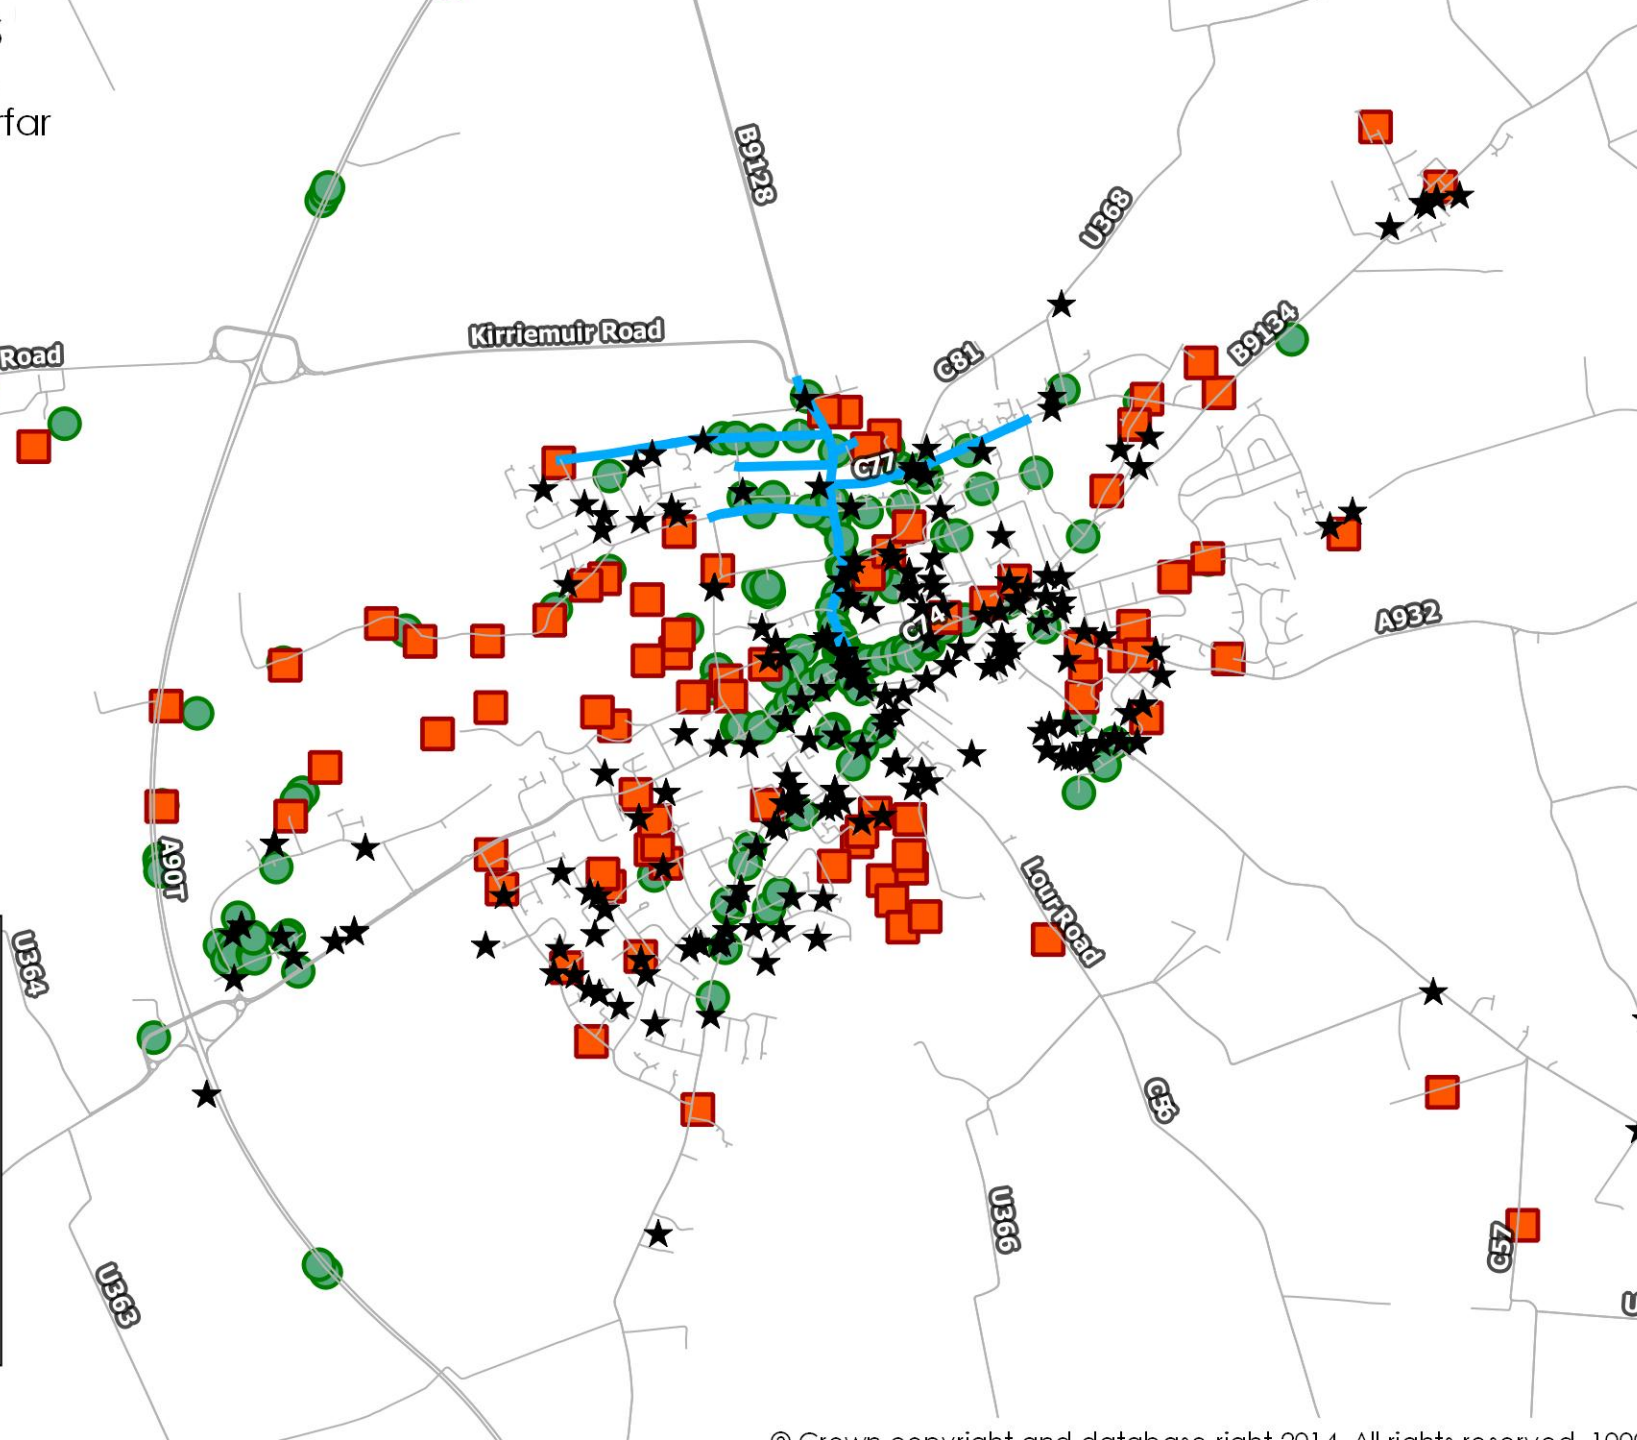

Problem Streets

complaints in Forfar

- end
- Litter Complaints
- Dog Bins
- Litter Bins
- pot streets
- Streets
- Problem Streets

000400 m