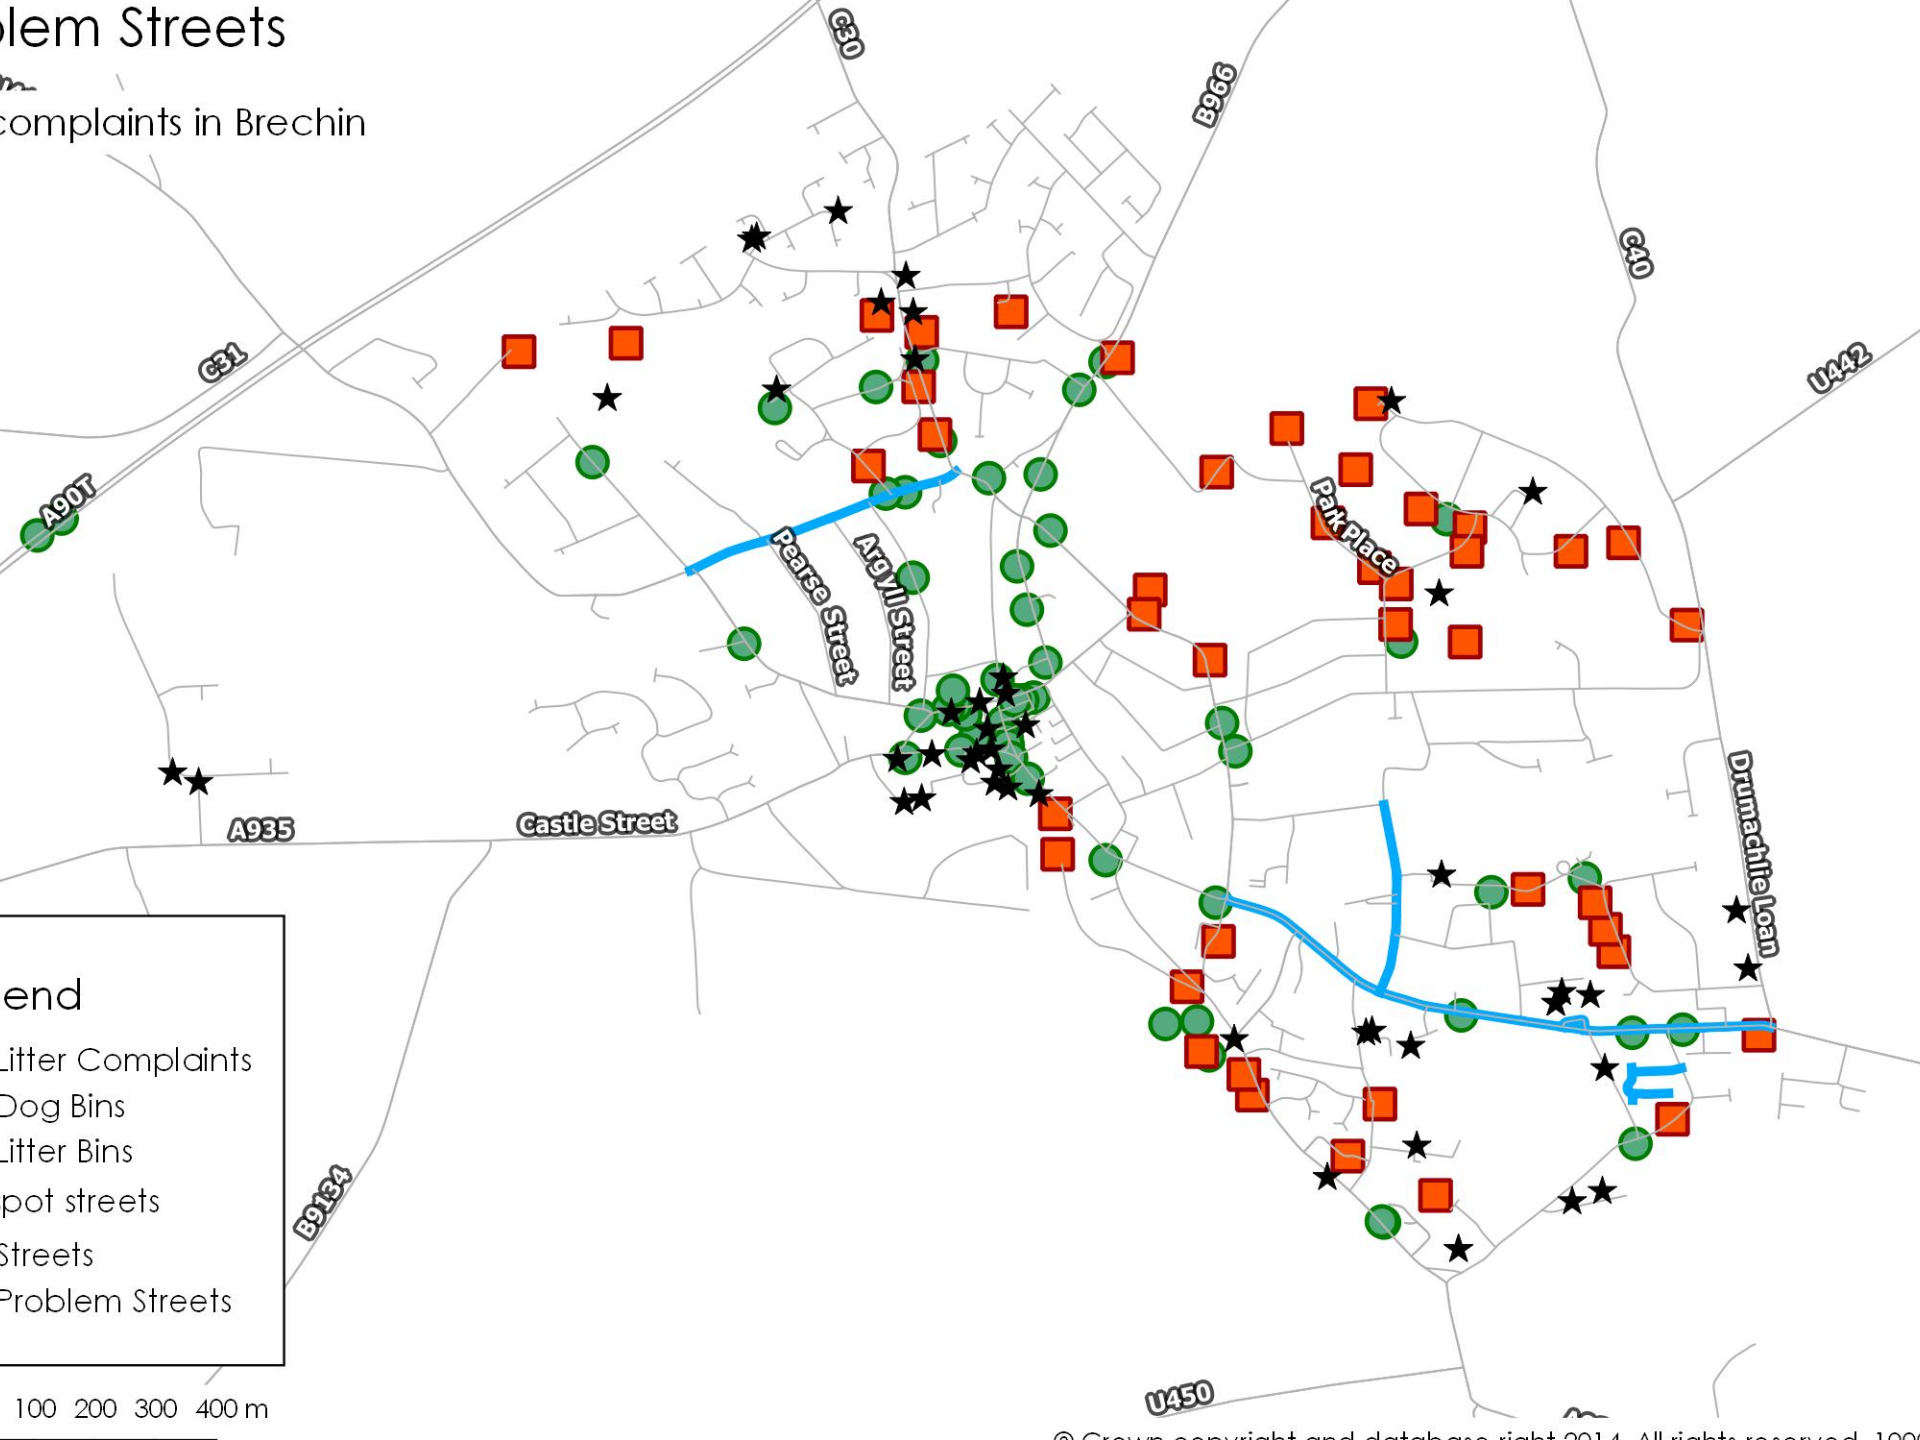

## Legend

- Litter Complaints
- Dog Bins
- Litter Bins
- spot streets
- Streets
- Problem Streets

0 200 400 m

# Problem Streets

complaints in Brechin

## Legend

- ★ Litter Complaints
- Dog Bins
- Litter Bins
- Hot spot streets
- Streets
- Problem Streets

100 200 300 400 m

## Legend

- Litter Complaints
- Dog Bins
- Litter Bins
- spot streets
- Streets
- Problem Streets