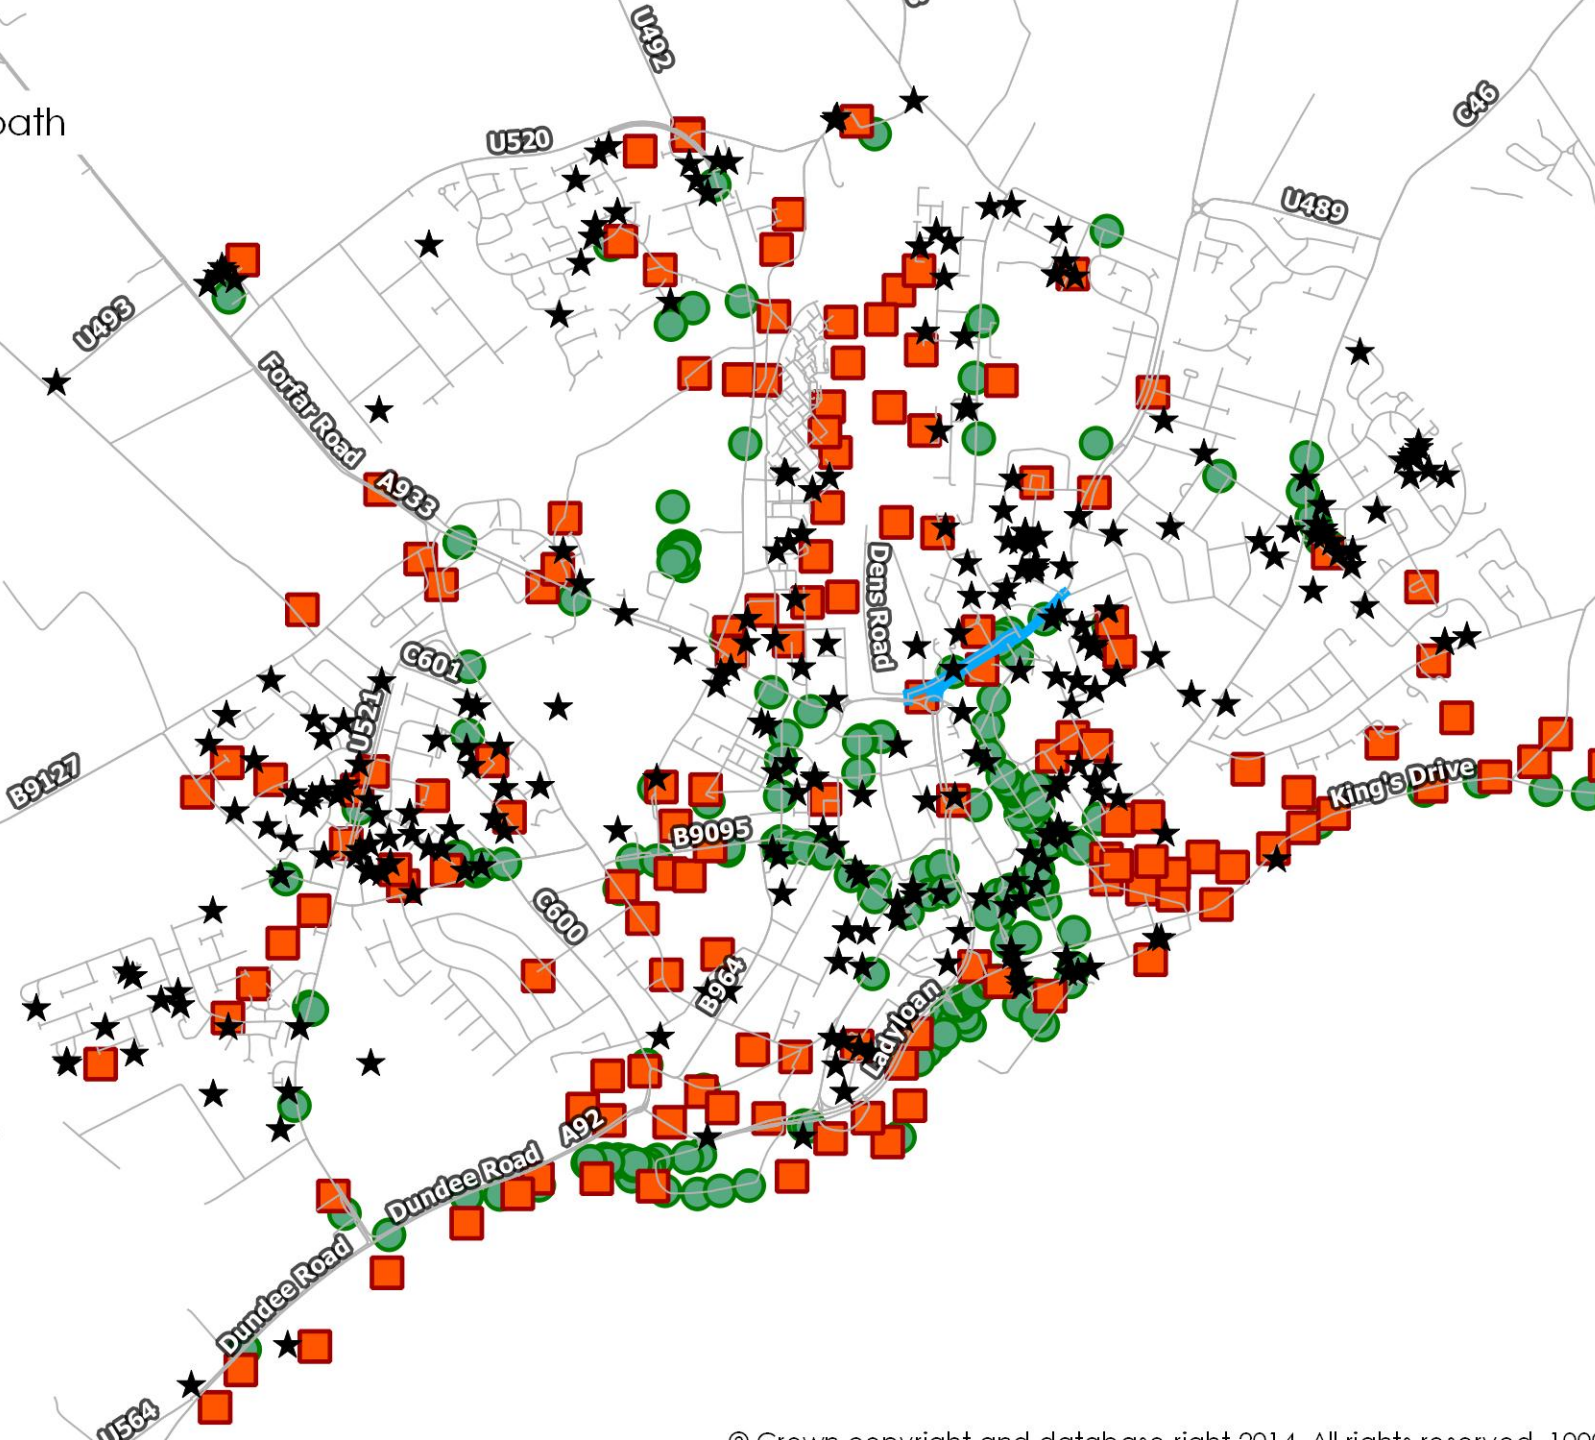

## Legend

- Litter Complaints
- Dog Bins
- Litter Bins
- spot streets
- Streets
- Problem Streets

0 200 400 m

## Legend

- ★ Litter Complaints
- Dog Bins
- Litter Bins
- Hot spot streets
- Streets
- Problem Streets

100 200 300 400 m

# Problem Streets

complaints in Kirriemuir

Legend

- Litter Complaints
- Dog Bins
- Litter Bins
- Spot streets
- Streets
- Problem Streets

100 200 300 400 m

## Legend

- Litter Complaints
- Dog Bins
- Litter Bins
- spot streets
- Streets
- Problem Streets