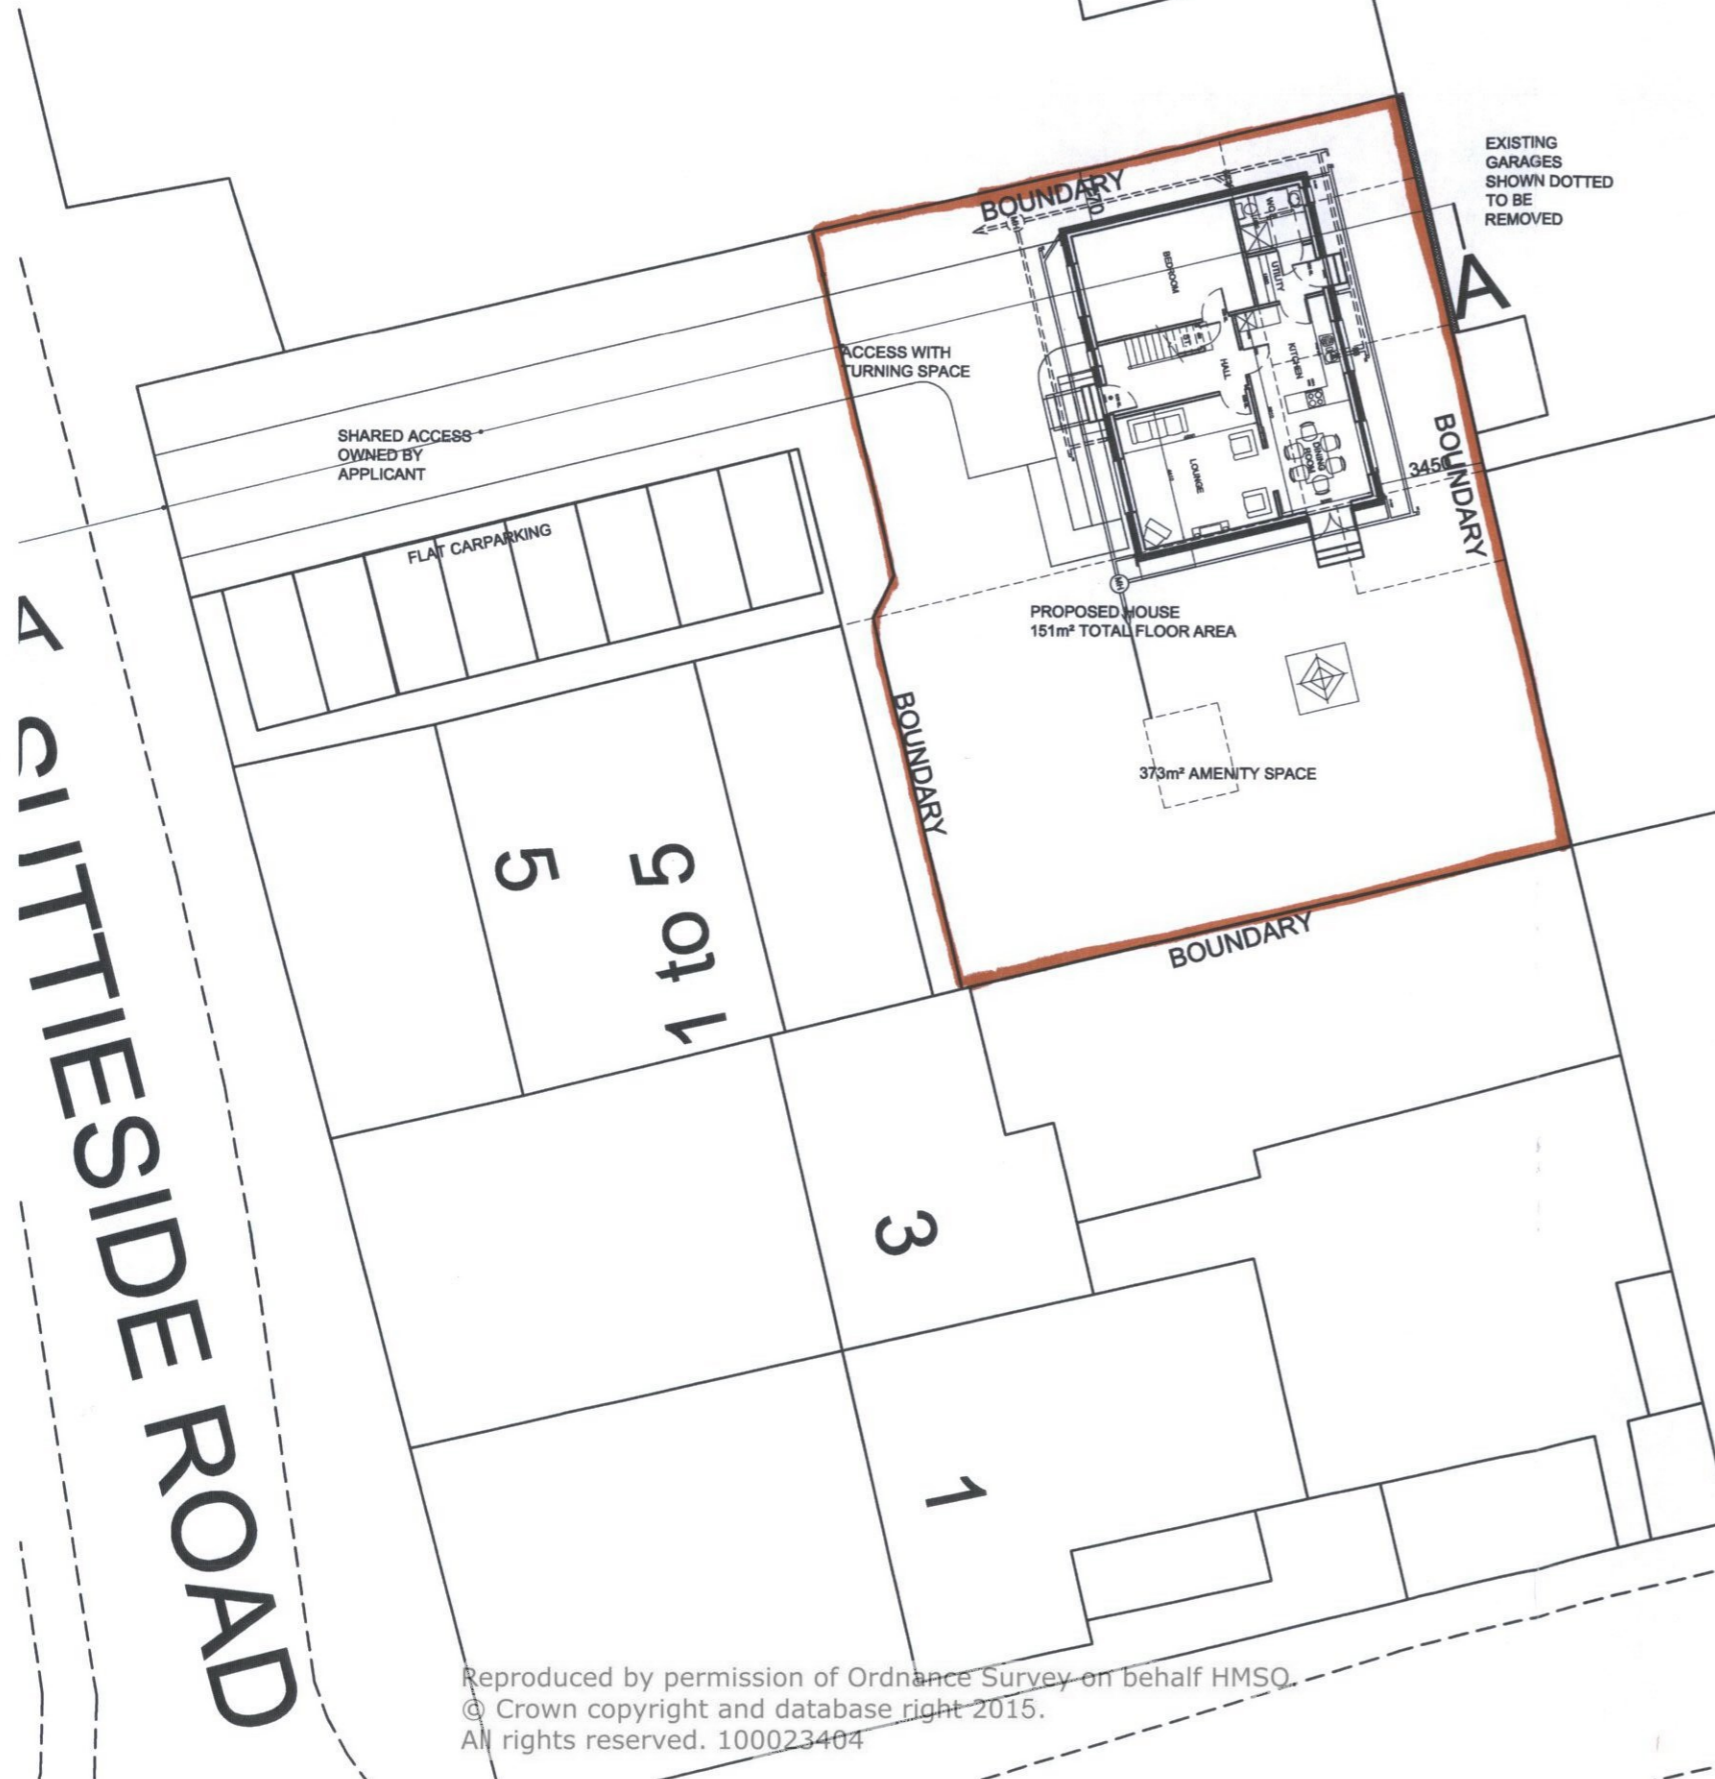

Depot

Reproduced by permission of Ordnance Survey on behalf HMSO.
 © Crown copyright and database right 2015.
 All rights reserved. 100023404

SITE PLAN 1:250

A.B. Roger & Young Chartered Architect & Surveyors 9 Macgregor Street, Brechin Tel: 01356 622125 Fax: 622644	
Job Title: Proposed New House at Suttieside Road Forfar. For Mr Stewart.	
Scale	Date
1:250 & 1:1250	Sept 2008
Drawing Title	Drawn By
Site Plan & Location Plan	MM
Drawing No.	Checked By
2008/SRF/01	SWP
Revisions:	

Reproduced by permission of Ordnance Survey on behalf HMSO.
 © Crown copyright and database right 2015.
 All rights reserved. 100023404

LOCATION PLAN 1:1250