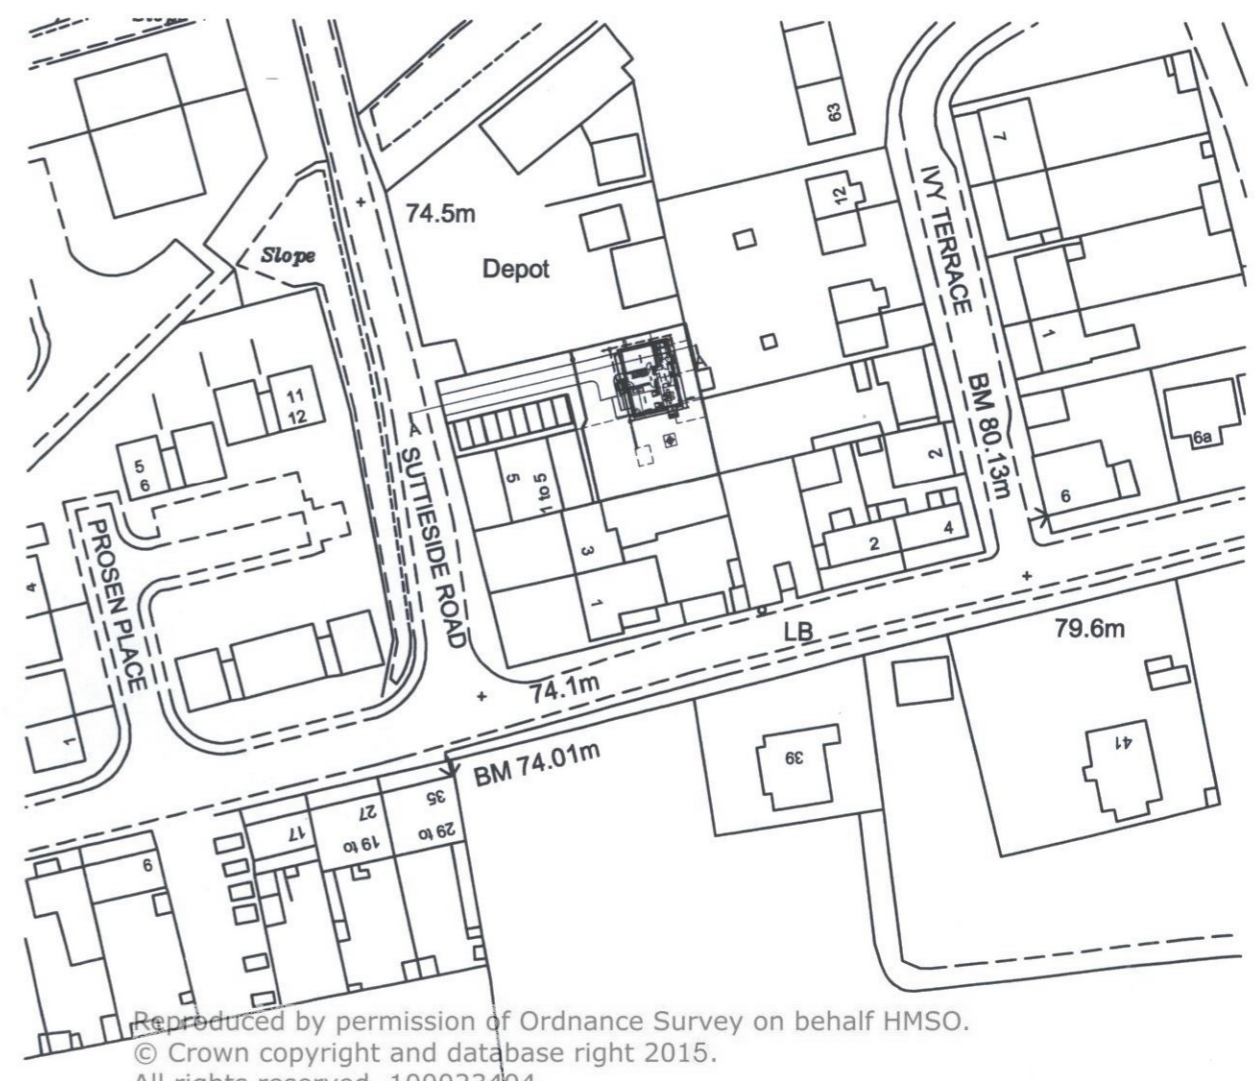

Depot

Reproduced by permission of Ordnance Survey on behalf HMSO.
 © Crown copyright and database right 2015.
 All rights reserved. 100023404

SITE PLAN 1:250

A.B. Roger & Young Chartered Architect & Surveyors 9 Macgregor Street, Brechin Tel: 01356 622125 Fax: 622644	
Job Title: Proposed New House at Suttieside Road Forfar. For Mr Stewart.	
Scale	Date
1:250 & 1:1250	Sept 2008
Drawing Title	Drawn By
Site Plan & Location Plan	MM
Drawing No.	Checked By
2008/SRF/01	SWP
Revisions:	

Reproduced by permission of Ordnance Survey on behalf HMSO.
 © Crown copyright and database right 2015.
 All rights reserved. 100023404

LOCATION PLAN 1:1250