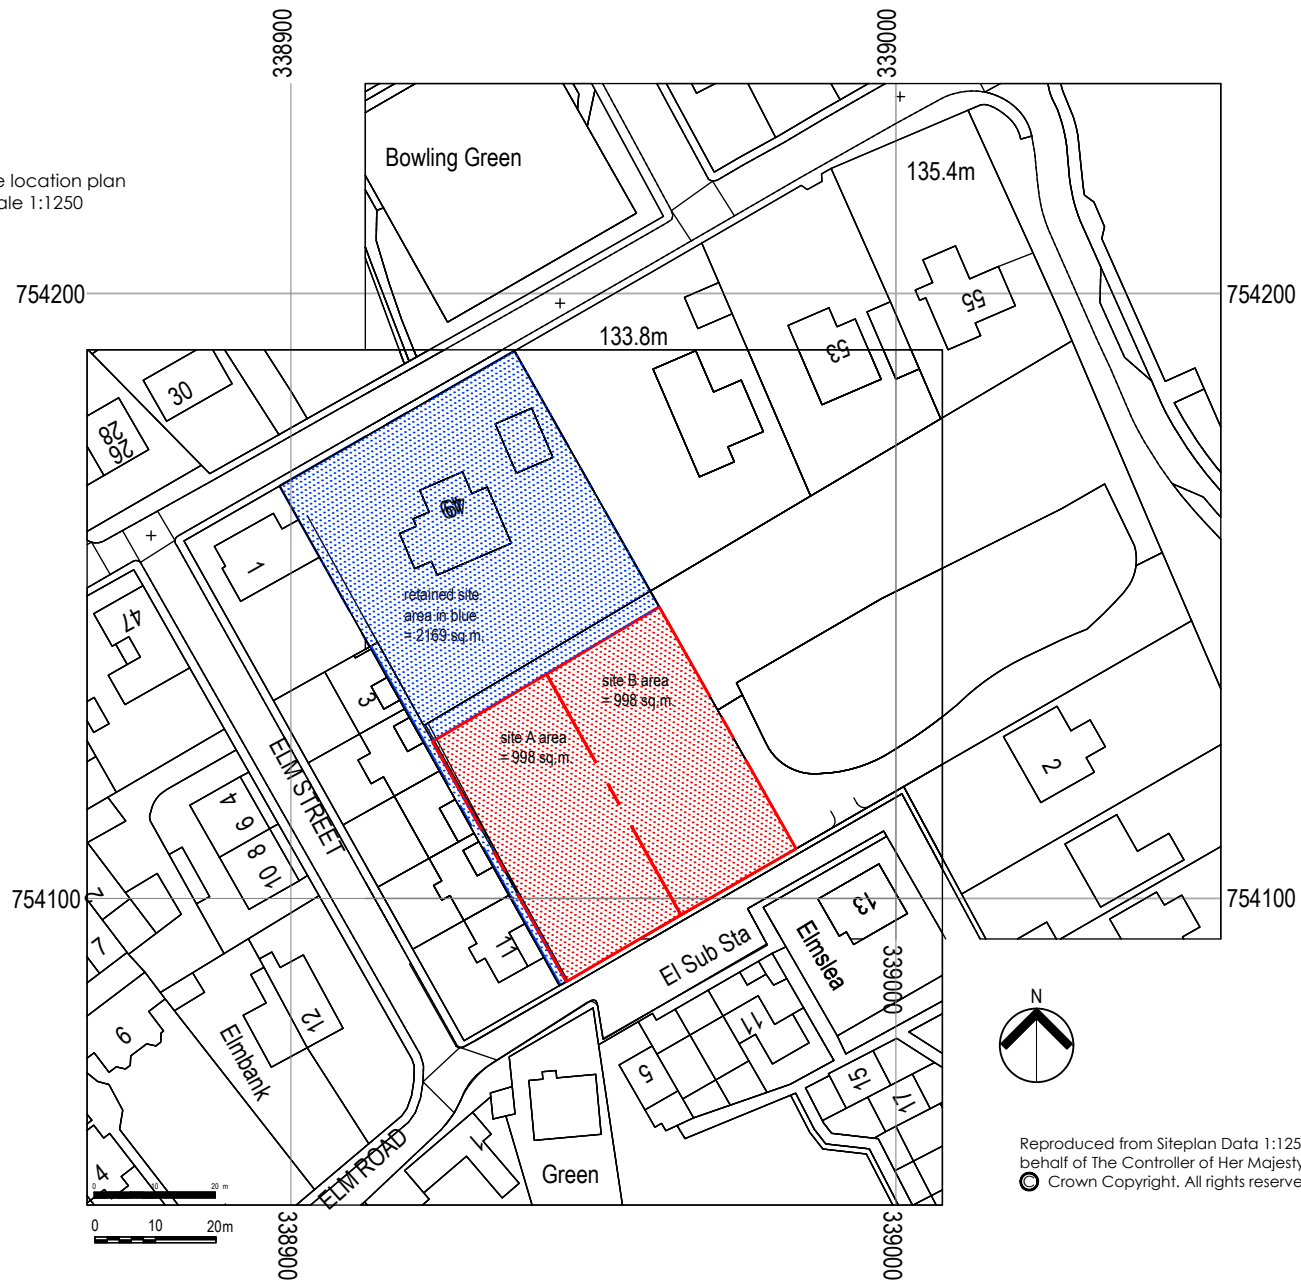

site location plan
scale 1:1250

Reproduced from Siteplan Data 1:1250 by permission of Ordnance Survey on behalf of The Controller of Her Majesty's Stationery Office
© Crown Copyright. All rights reserved. License No. 100042145

gary sinclair architecture

Project Land at 49, Brechin Rd, Kirriemuir	Drawing Title Site Location Plan	Drawing Number 309-100	Date December 2015	Checked
Client Mr and Mrs. Hopkins	CAD File 309-PL-LODGE.dwg	Scale 1:1250	Revision -	
the studio sanna house low road westmuir DD8 5LN tel/fax 01575 570977 mob 07762 708864 e-mail gary@garysinclairarchitecture.com				