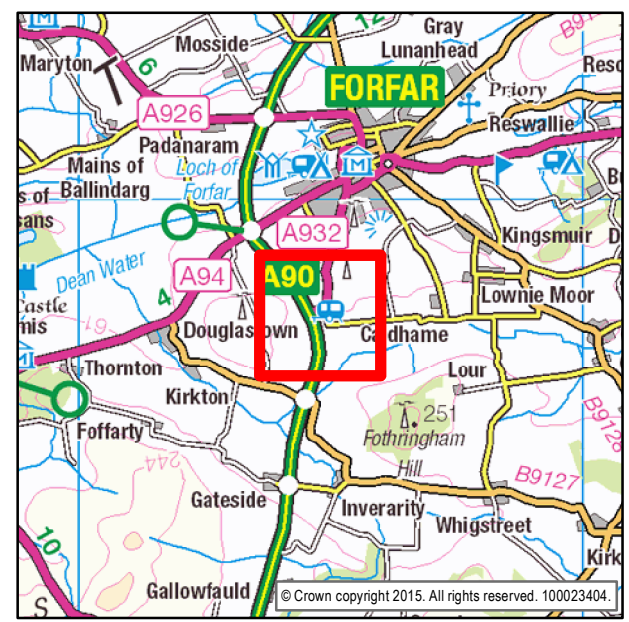

Lochlands Caravan Park, Forfar.

Planning Ref: 14/00992/FULL

Proposed development plan (Left)

Location at 344784 - 747689

Reproduced by permission of Ordnance Survey on behalf of the Controller of HMSO. © Crown copyright and database right and Landmark Information Group. All rights reserved. OS Licence No 10023404. 2015
 Unauthorised reproduction infringes Crown copyright and may lead to prosecution or civil proceedings.
 Map for use in connection with Angus Council duties to fulfil its public functions in the area.