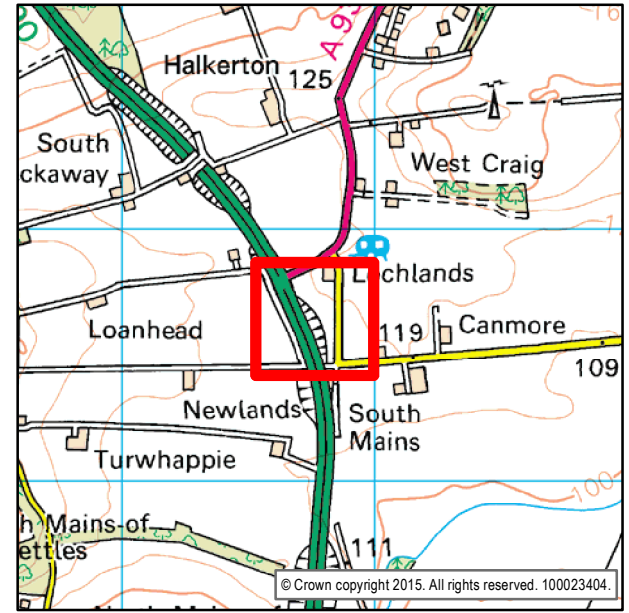

Lochlands Caravan Park, Forfar.

Planning Ref: 14/00992/FULL

Proposed development plan (Left)

Location at 344784 - 747689

Reproduced by permission of Ordnance Survey on behalf of the Controller of HMSO. © Crown copyright and database right and Landmark Information Group. All rights reserved. OS Licence No 10023404. 2015
 Unauthorised reproduction infringes Crown copyright and may lead to prosecution or civil proceedings.
 Map for use in connection with Angus Council duties to fulfil its public functions in the area.