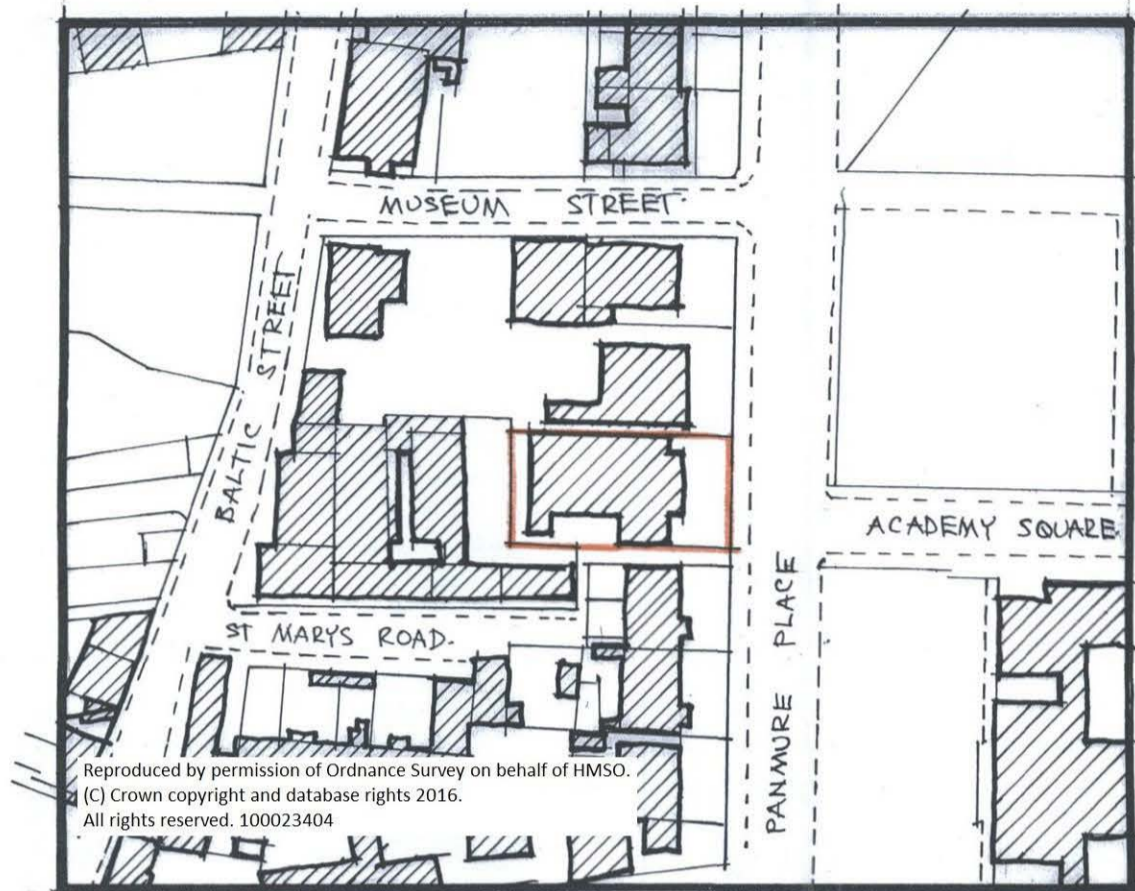

FORMER DAY CARE CENTRE, PANMURE PLACE, MONTROSE PROPOSED CONVERSION TO DWELLING HOUSE & TATTOO STUDIO

LOCATION PLAN

SCALE 1/1250

SITE PLAN

SCALE 1/250