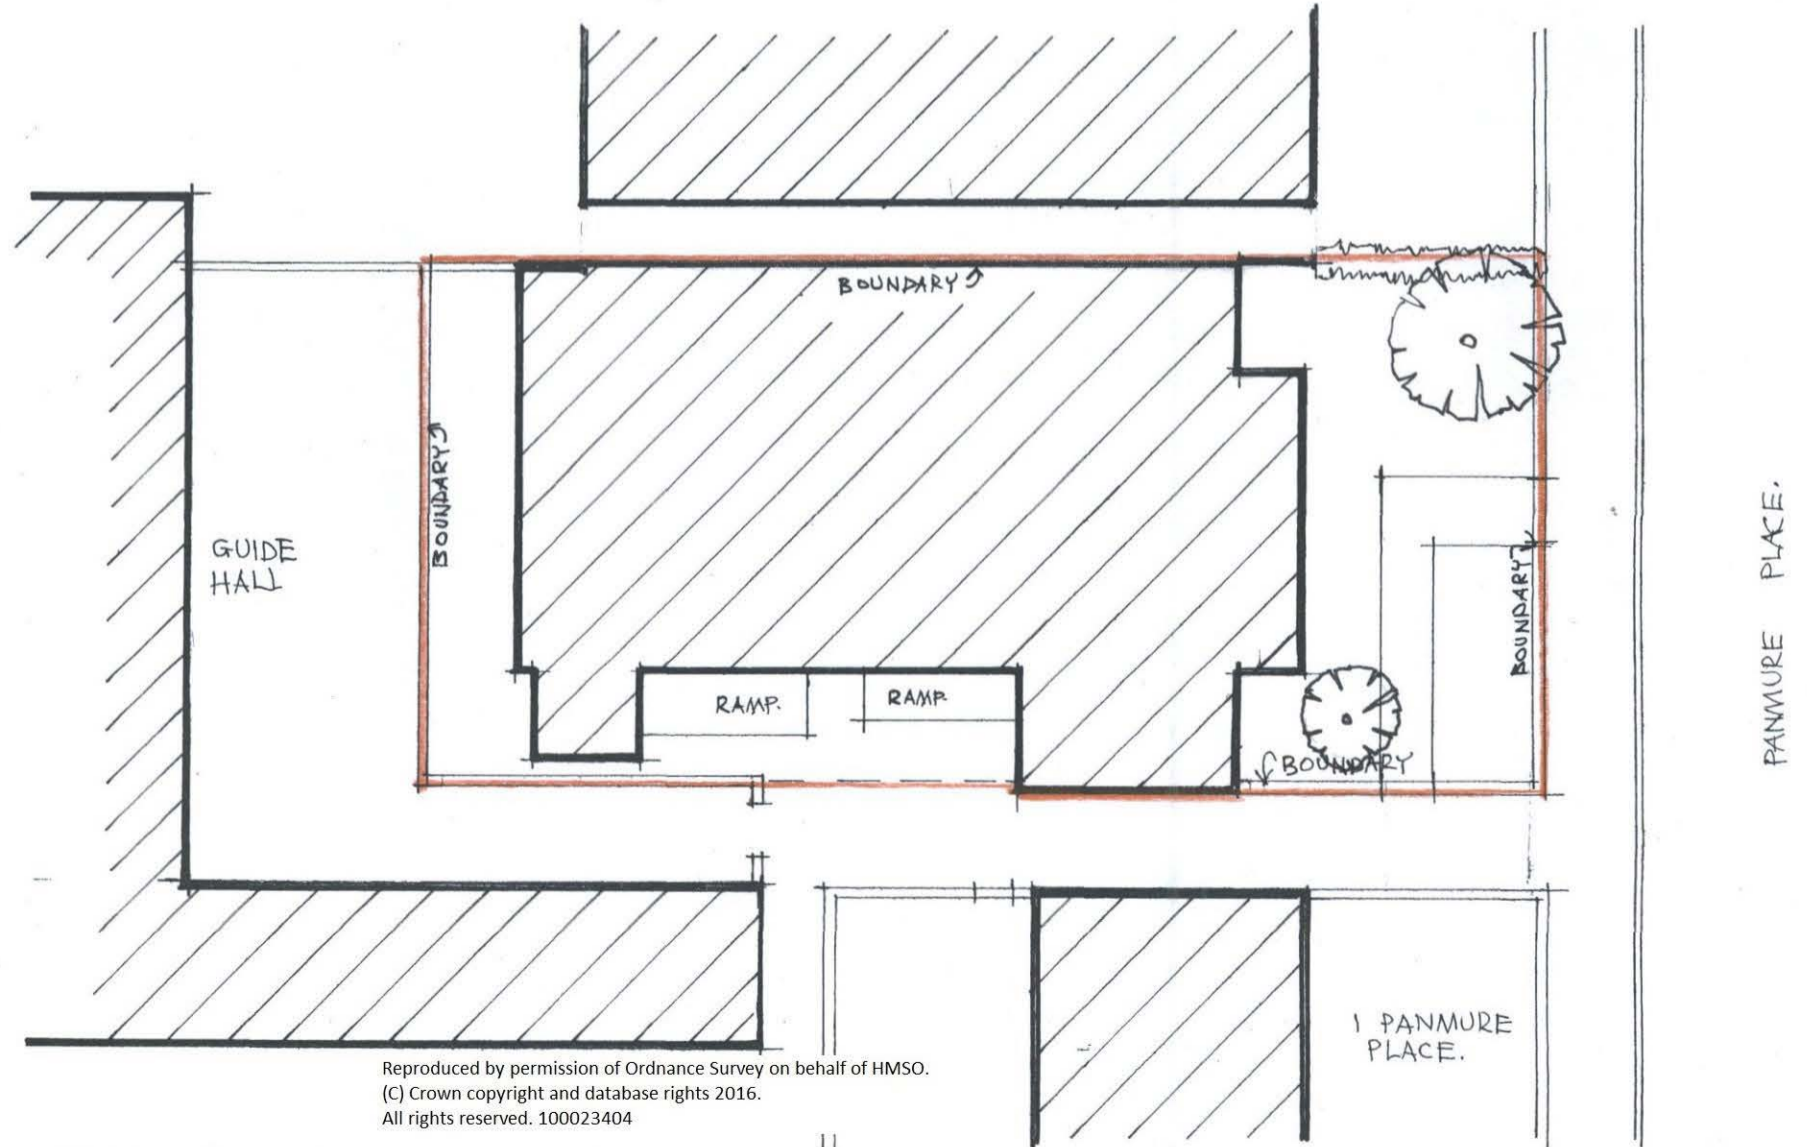

FORMER DAY CARE CENTRE, PANMURE PLACE, MONTROSE PROPOSED CONVERSION TO DWELLING HOUSE & TATTOO STUDIO

LOCATION PLAN

SCALE 1/1250

SITE PLAN

SCALE 1/250