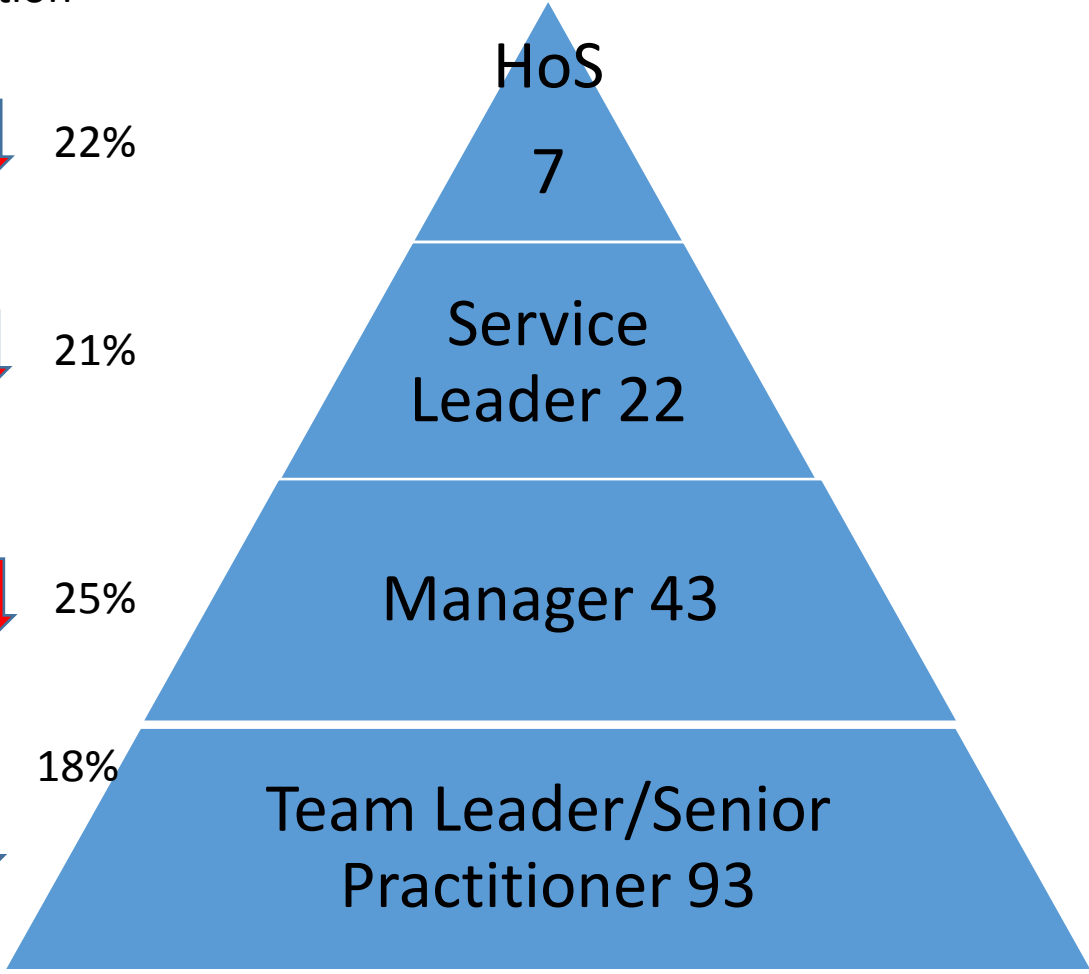

Old Structure

Total 207

New Structure

Total 165

Reduction of 42 posts = 20%