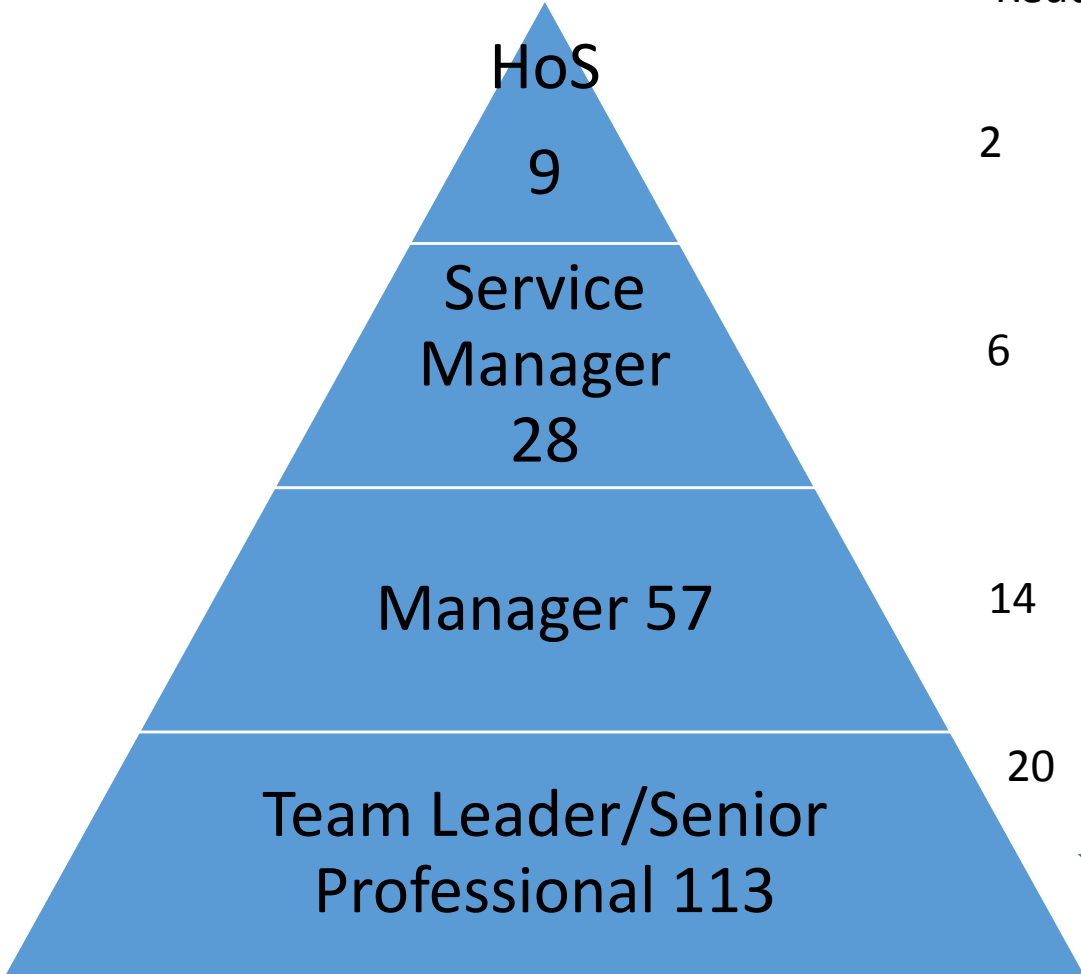

Old Structure

Total 207

New Structure

Total 165

Reduction of 42 posts = 20%