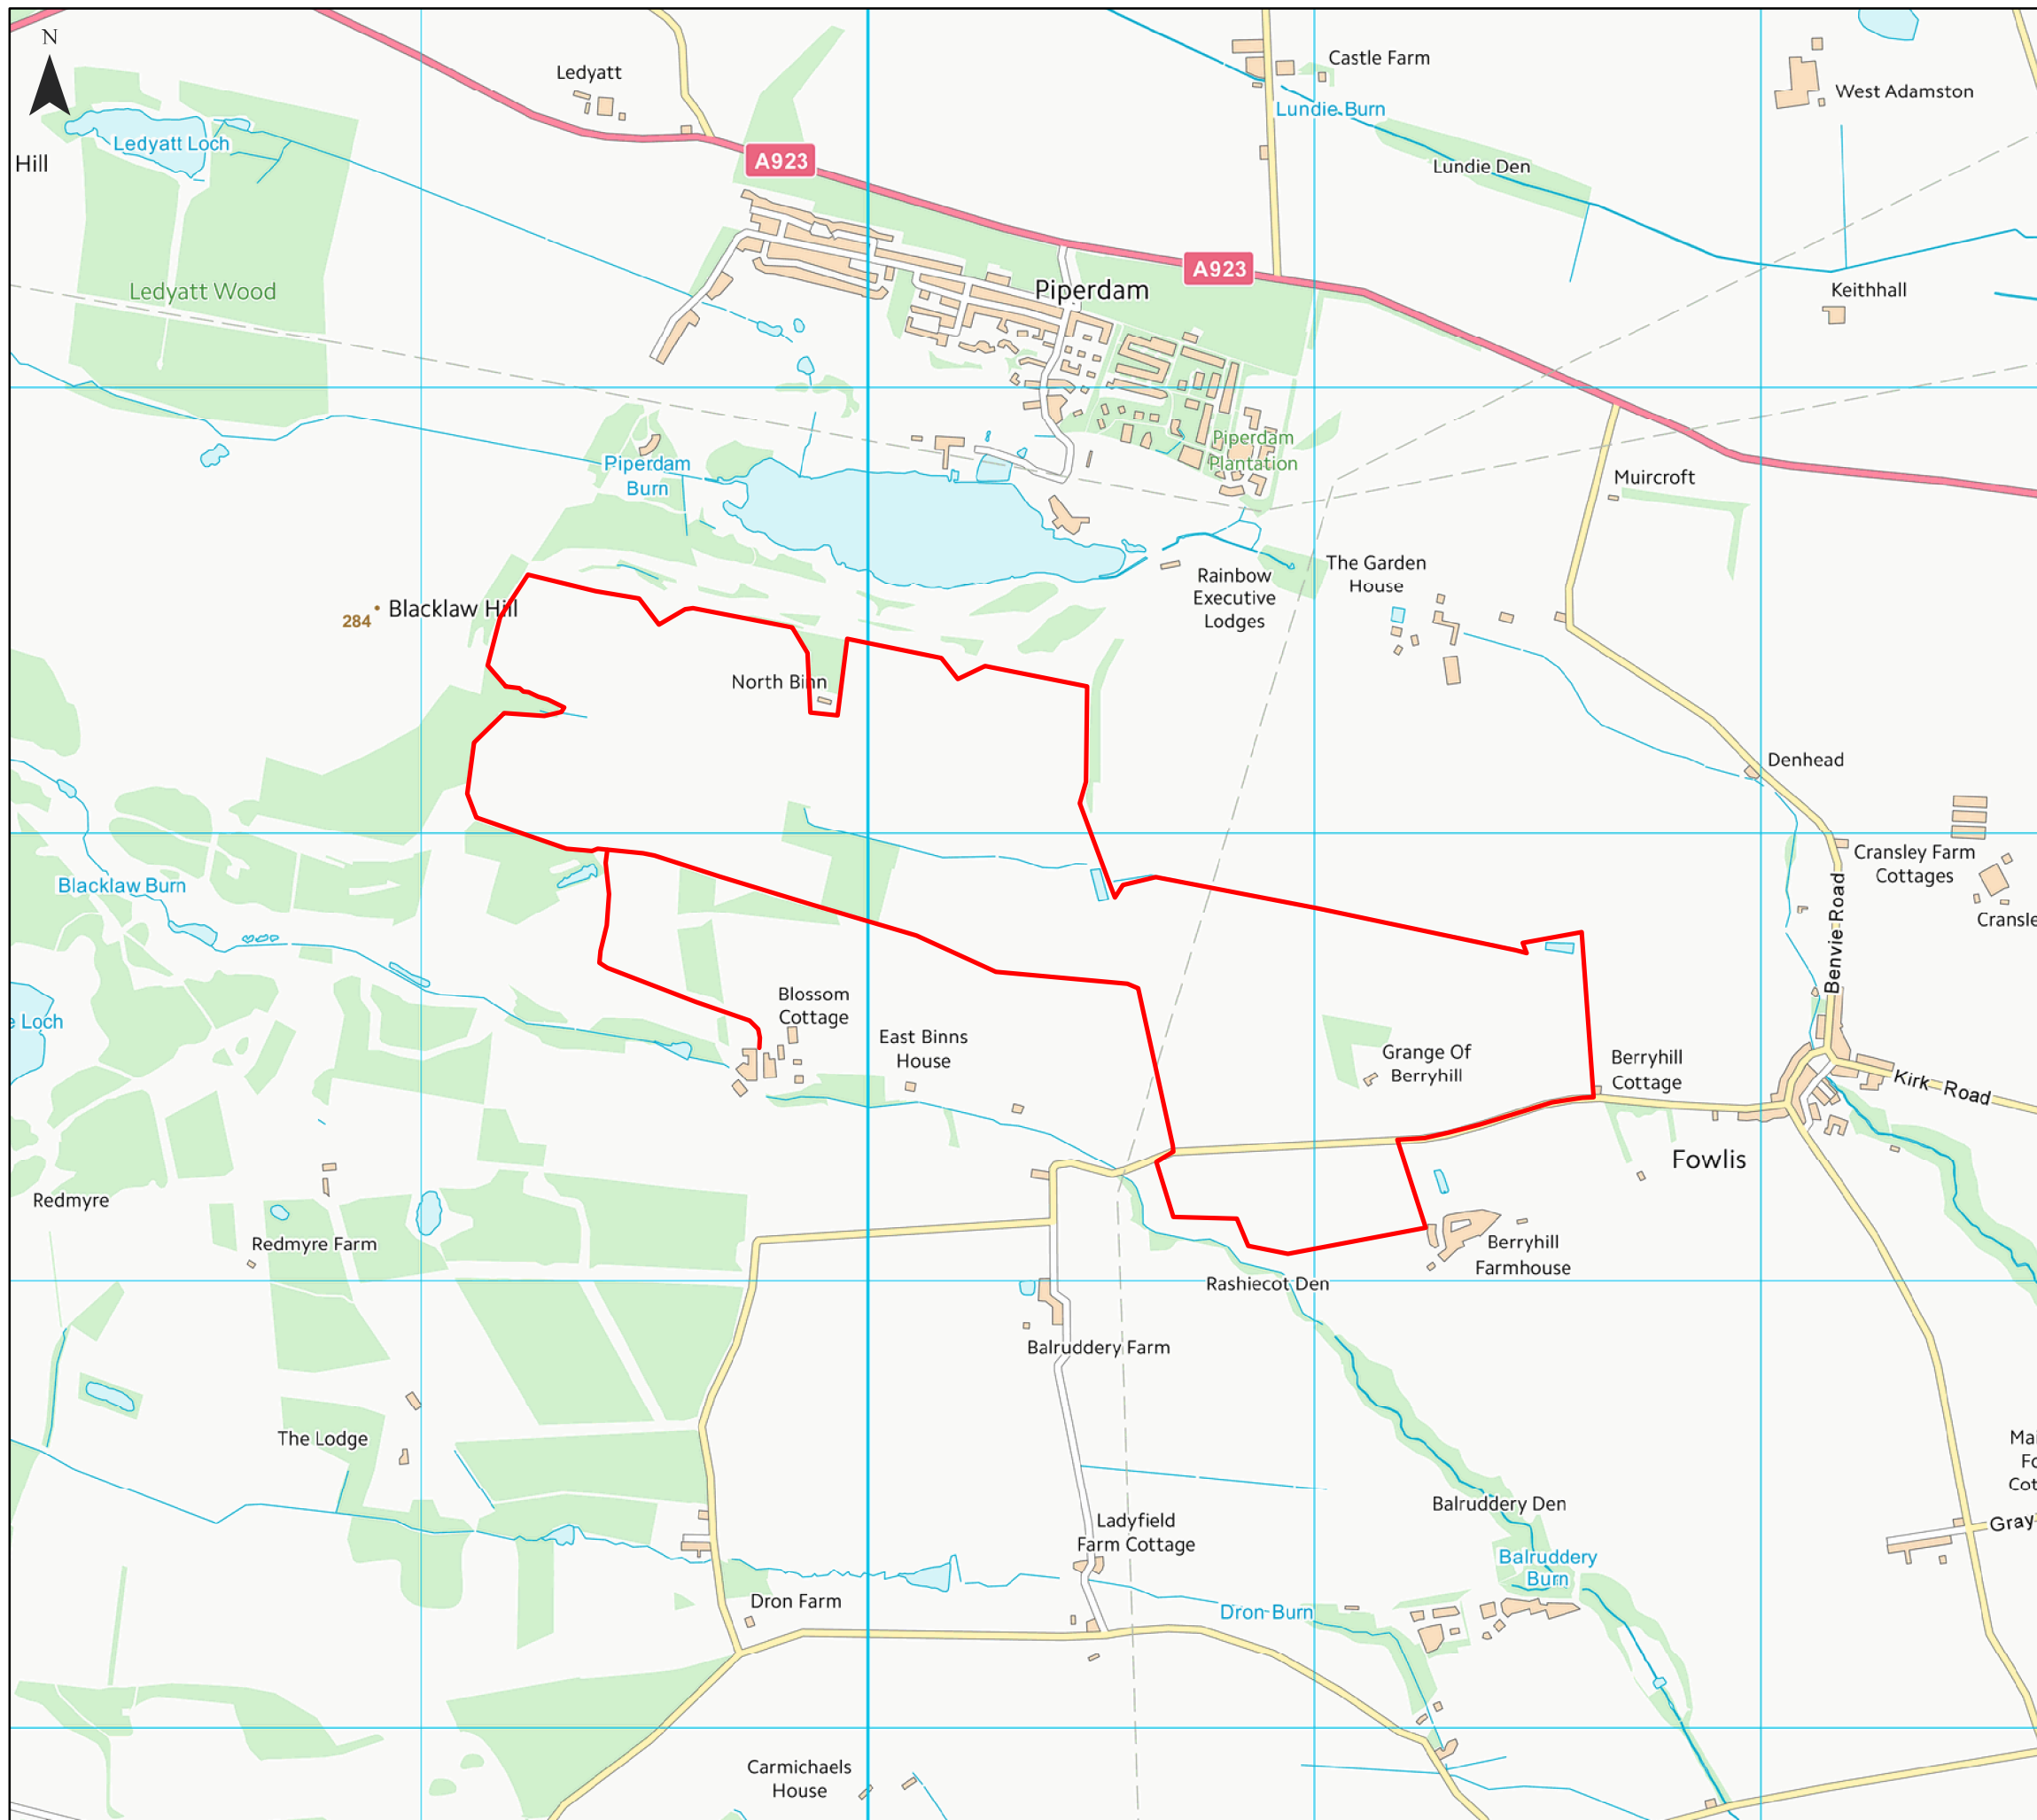

# Binns Lane Solar Farm PAN Location Plan

## Appendix 1

Key

Contains Ordnance Survey data © Crown copyright and database right 2018

Ordnance Survey © Crown Copyright 2018. All rights reserved. Licence number 100022432

Date: 23/11/2018  
 Drawn By: MB  
 Scale (A3): 1:15,000  
 Drawing No: NEO00554/010I/B