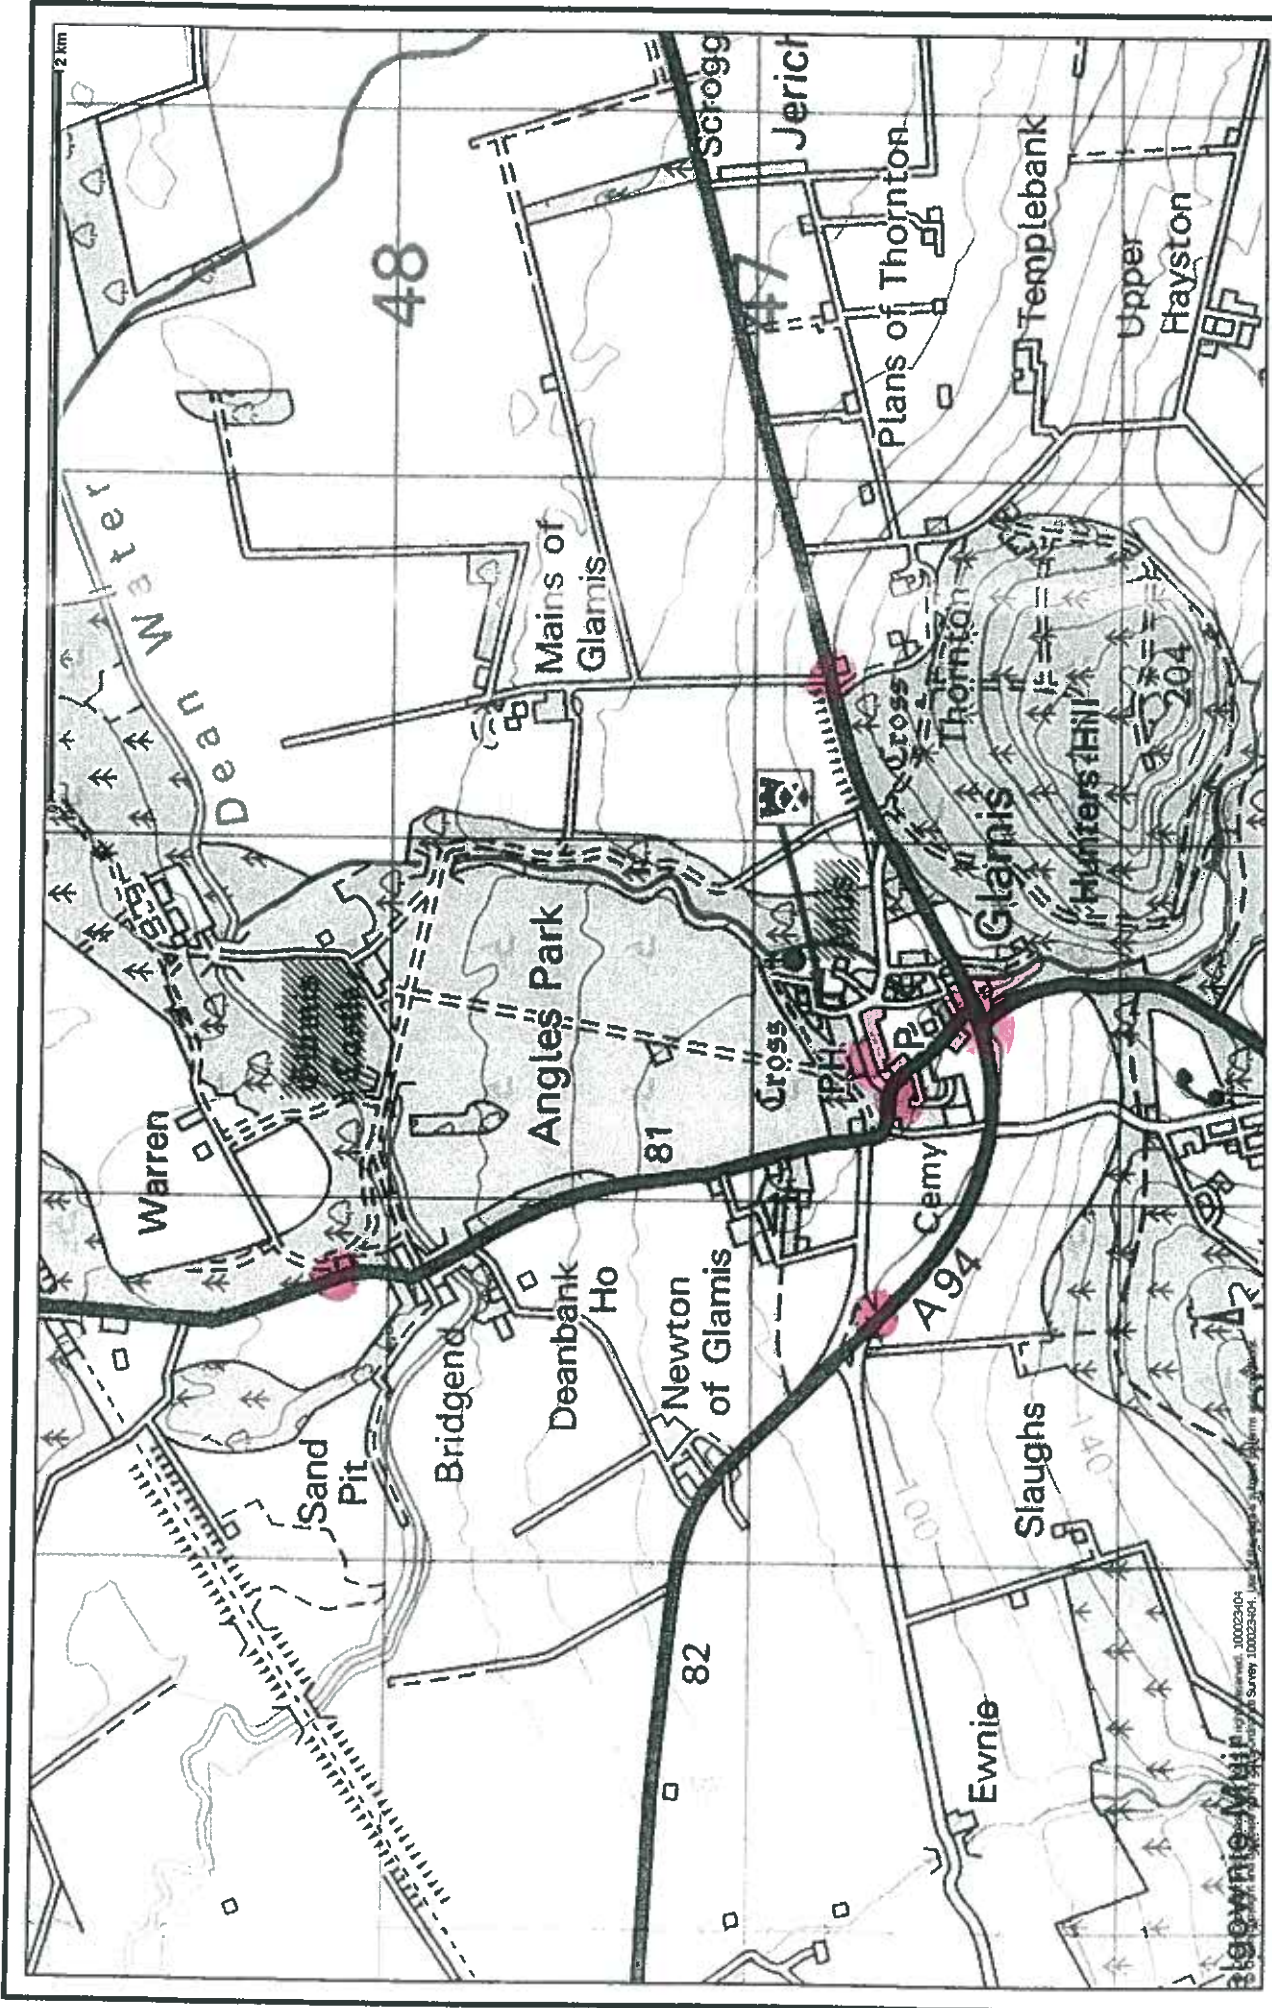

© Crown copyright and database rights 2015 Ordnance Survey 100023404. You are permitted to use this data solely to enable you to respond to, or interact with, the organisation that provided you with the data. You are not permitted to copy, sub-licence, distribute or sell any of this data to third parties in any form.

Scale 1:5000

**PROHIBITION OF WAITING**

30MPH SPEED LIMIT

Scale 1:20000

© Crown copyright and database rights 2015 Ordnance Survey 100023404. You are permitted to use this data solely to enable you to respond to, or interact with, the organisation that provided you with the data. You are not permitted to copy, sub-licence, distribute or sell any of this data to third parties in any form.

'POINTS' RESTRICTIONS

Scale 1:20000

© Crown copyright and database rights 2015 Ordnance Survey 100023404. You are permitted to use this data solely to enable you to respond to, or interact with, the organisation that provided you with the data. You are not permitted to copy, sub-licence, distribute or sell any of this data to third parties in any form.