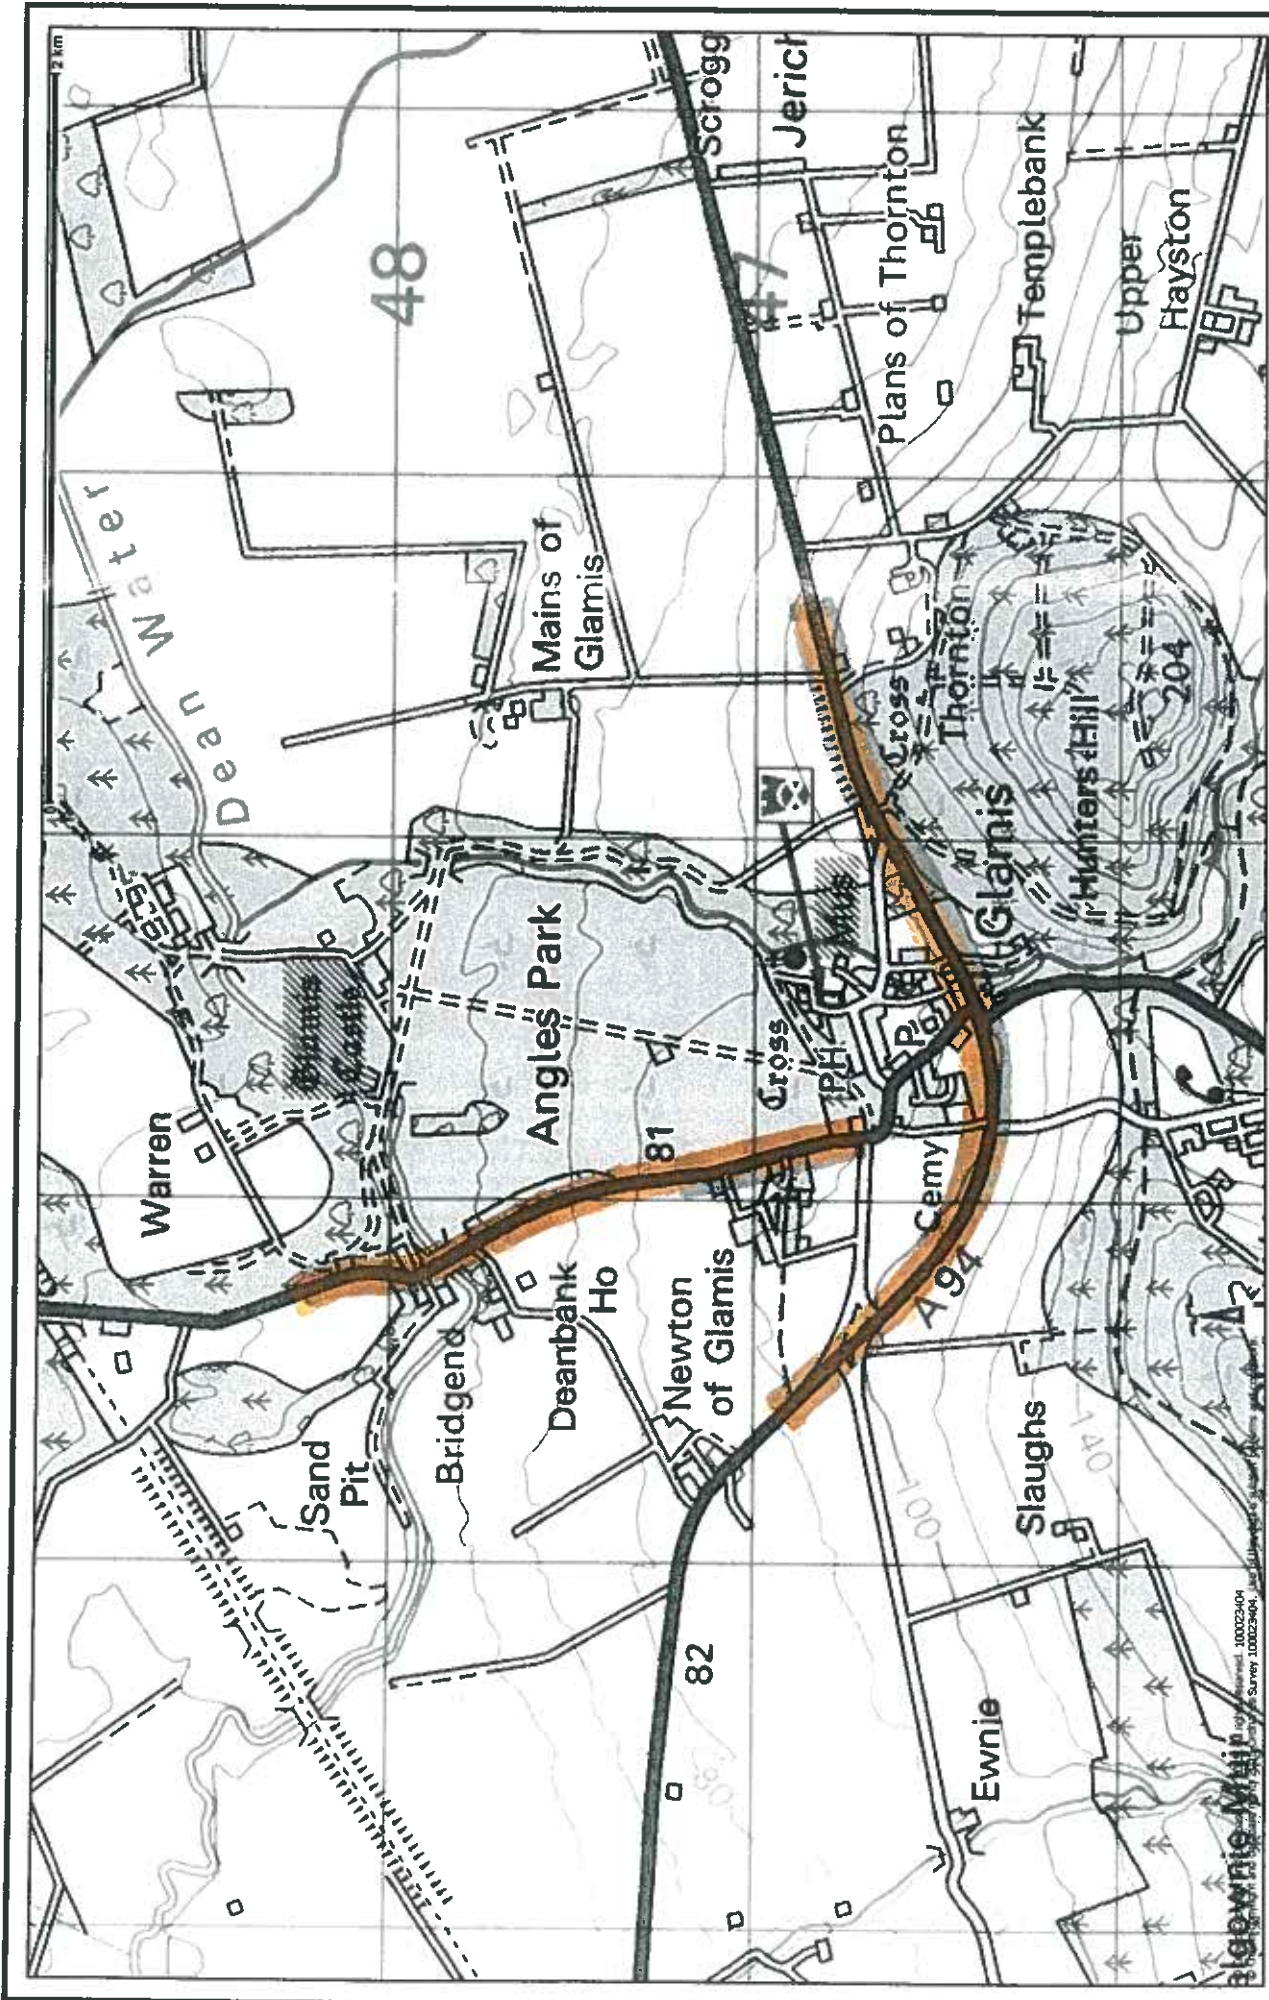

© Crown copyright and database rights 2015 Ordnance Survey 100023404. You are permitted to use this data solely to enable you to respond to, or interact with, the organisation that provided you with the data. You are not permitted to copy, sub-licence, distribute or sell any of this data to third parties in any form.

Scale 1:5000

**PROHIBITION OF WAITING**

30MPH SPEED LIMIT

Scale 1:20000

© Crown copyright and database rights 2015 Ordnance Survey 100023404. You are permitted to use this data solely to enable you to respond to, or interact with, the organisation that provided you with the data. You are not permitted to copy, sub-licence, distribute or sell any of this data to third parties in any form.

'POINTS' RESTRICTIONS

Scale 1:20000

© Crown copyright and database rights 2015 Ordnance Survey 100023404. You are permitted to use this data solely to enable you to respond to, or interact with, the organisation that provided you with the data. You are not permitted to copy, sub-licence, distribute or sell any of this data to third parties in any form.